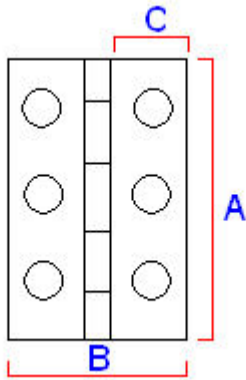

### Description

---

- Cabinet style hinges suitable for cupboard doors

## Dimensions

50348.1 **Dimension On Diagram**

<b>Height (H)</b>	64mm	A
<b>Width (W)</b>	35mm	B
<b>Leaf Width</b>	15mm	C
<b>Thickness</b>	1.5mm	N/A