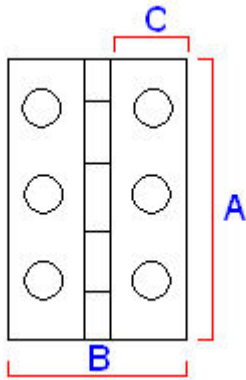

### Description

---

- Cabinet style hinges suitable for cupboard doors

## Dimensions

50349.1 **Dimension On Diagram**

<b>Height (H)</b>	64mm	A
<b>Width (W)</b>	35mm	B
<b>Leaf Width</b>	15mm	C
<b>Thickness</b>	1.5mm	N/A