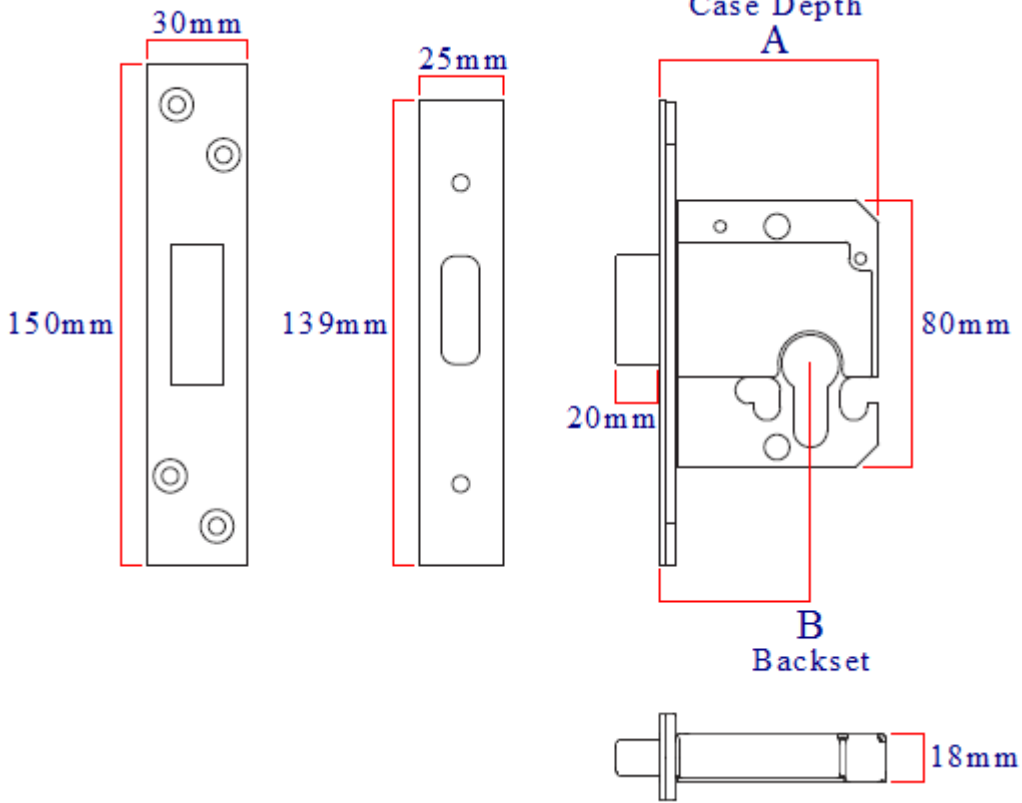

Finish

- Polished Brass plated

Dimensions

Night Latch

50365.1 Dimension On Diagram

| | | |
|----------------------------|--------|---|
| Backset | 60mm | A |
| Case Width | 90mm | B |
| Case Height | 86mm | C |
| Case Depth | 33mm | D |
| Lever Projection From Case | 25.5mm | E |
| Cylinder Height | 83mm | F |
| Cylinder Width | 50mm | G |

Deadlock

Item Code Lock Case Depth (A) Backset To Keyhole (B) Cylinder Length

50365.1 76mm 57mm 70mm

Standards This Product Conforms To

- Police preferred specification - Secured By Design (SBD) approved.
- Kite marked - This lock set meets the current British standard for locks fitted to external doors, including front doors to flats.
- Insurance approved lock.
- Tested and passed to BS 8621:2007.** The British standard requirements and test methods covering thief resistant lock assemblies with keyless egress (keyless egress - operating the lock with out a key from the inside of the door. In this instance via a thumb-turn). ****To meet this British standard the lock must be fitted with the supplied 6 pin cylinder and supplied security escutcheons.**
- Lock case tested and passed to BS EN 12209. The British / European standard requirements and test methods covering locks and latches. Classification number - **2H810F7BA00**.
- 6 pin cylinder tested and passed to BS EN 1303. The British / European standard requirements and test methods covering cylinders for locks. Classification number - **16010C62**.
- CE Marked / UKCA Marked.
- Declaration of performance (DoP) - ***please see the additional information tab to download the certificate.***