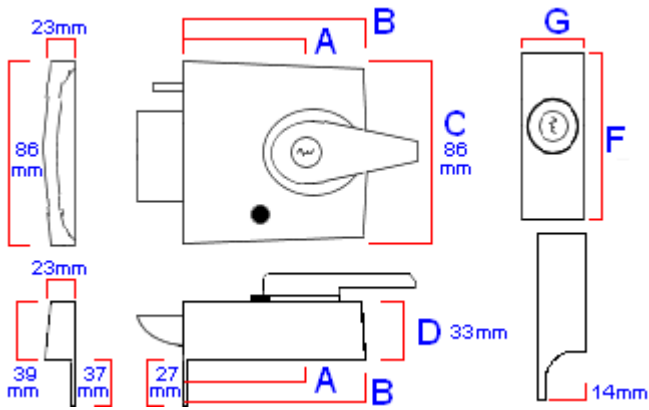

Finish

- Polished Brass plated

Dimensions

Night Latch

50365.1 Dimension On Diagram

| | | |
|----------------------------|--------|---|
| Backset | 60mm | A |
| Case Width | 90mm | B |
| Case Height | 86mm | C |
| Case Depth | 33mm | D |
| Lever Projection From Case | 25.5mm | E |
| Cylinder Height | 83mm | F |
| Cylinder Width | 50mm | G |

Deadlock

Item Code Lock Case Depth (A) Backset To Keyhole (B) Cylinder Length

50365.1 76mm 57mm 70mm

Standards This Product Conforms To

- Police preferred specification - Secured By Design (SBD) approved.
- Kite marked - This lock set meets the current British standard for locks fitted to external doors, including front doors to flats.
- Insurance approved lock.
- Tested and passed to BS 8621:2007.** The British standard requirements and test methods covering thief resistant lock assemblies with keyless egress (keyless egress - operating the lock with out a key from the inside of the door. In this instance via a thumb-turn). ****To meet this British standard the lock must be fitted with the supplied 6 pin cylinder and supplied security escutcheons.**
- Lock case tested and passed to BS EN 12209. The British / European standard requirements and test methods covering locks and latches. Classification number - **2H810F7BA00**.
- 6 pin cylinder tested and passed to BS EN 1303. The British / European standard requirements and test methods covering cylinders for locks. Classification number - **16010C62**.
- CE Marked / UKCA Marked.
- Declaration of performance (DoP) - ***please see the additional information tab to download the certificate.***