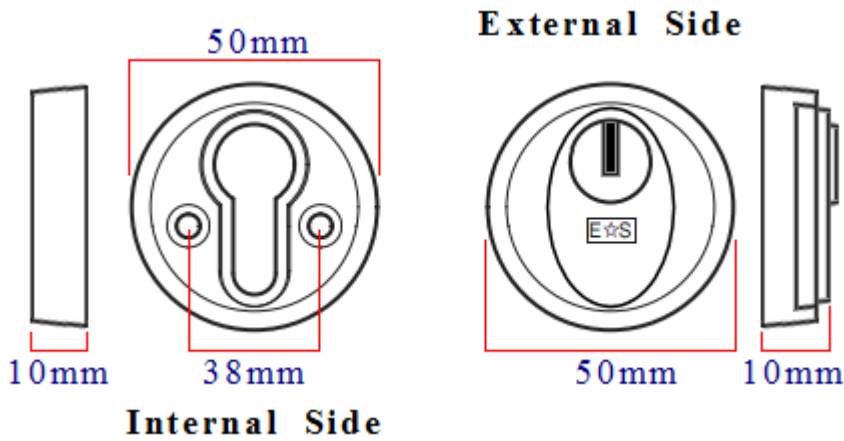

Finish

- Polished Brass plated

Dimensions

Night Latch

50365.1 Dimension On Diagram

| | | |
|----------------------------|--------|---|
| Backset | 60mm | A |
| Case Width | 90mm | B |
| Case Height | 86mm | C |
| Case Depth | 33mm | D |
| Lever Projection From Case | 25.5mm | E |
| Cylinder Height | 83mm | F |
| Cylinder Width | 50mm | G |

Deadlock

Item Code Lock Case Depth (A) Backset To Keyhole (B) Cylinder Length

50365.1 76mm 57mm 70mm

Standards This Product Conforms To

- Police preferred specification - Secured By Design (SBD) approved.
- Kite marked - This lock set meets the current British standard for locks fitted to external doors, including front doors to flats.
- Insurance approved lock.
- Tested and passed to BS 8621:2007.** The British standard requirements and test methods covering thief resistant lock assemblies with keyless egress (keyless egress - operating the lock with out a key from the inside of the door. In this instance via a thumb-turn). ****To meet this British standard the lock must be fitted with the supplied 6 pin cylinder and supplied security escutcheons.**
- Lock case tested and passed to BS EN 12209. The British / European standard requirements and test methods covering locks and latches. Classification number - **2H810F7BA00**.
- 6 pin cylinder tested and passed to BS EN 1303. The British / European standard requirements and test methods covering cylinders for locks. Classification number - **16010C62**.
- CE Marked / UKCA Marked.
- Declaration of performance (DoP) - ***please see the additional information tab to download the certificate.***