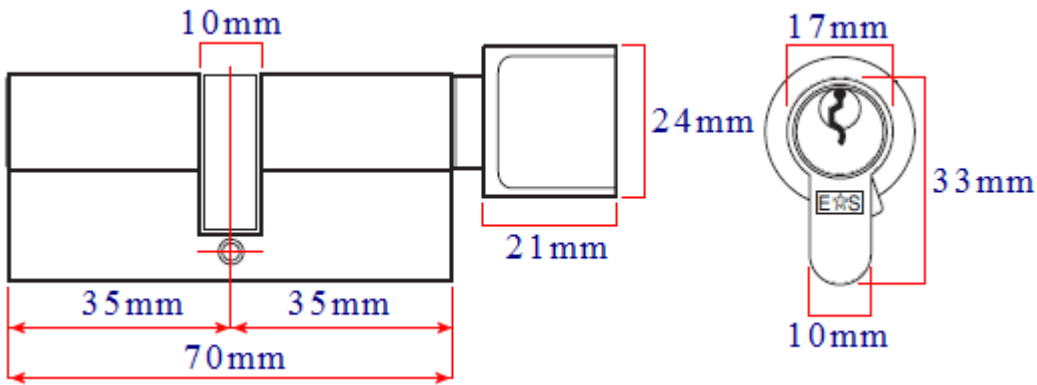

Finish

- Polished Brass plated

Dimensions

Night Latch

50365.1 Dimension On Diagram

| | | |
|----------------------------|--------|---|
| Backset | 60mm | A |
| Case Width | 90mm | B |
| Case Height | 86mm | C |
| Case Depth | 33mm | D |
| Lever Projection From Case | 25.5mm | E |
| Cylinder Height | 83mm | F |
| Cylinder Width | 50mm | G |

Deadlock

Item Code Lock Case Depth (A) Backset To Keyhole (B) Cylinder Length

50365.1 76mm 57mm 70mm

Standards This Product Conforms To

- Police preferred specification - Secured By Design (SBD) approved.
- Kite marked - This lock set meets the current British standard for locks fitted to external doors, including front doors to flats.
- Insurance approved lock.
- Tested and passed to BS 8621:2007.** The British standard requirements and test methods covering thief resistant lock assemblies with keyless egress (keyless egress - operating the lock with out a key from the inside of the door. In this instance via a thumb-turn). ****To meet this British standard the lock must be fitted with the supplied 6 pin cylinder and supplied security escutcheons.**
- Lock case tested and passed to BS EN 12209. The British / European standard requirements and test methods covering locks and latches. Classification number - **2H810F7BA00**.
- 6 pin cylinder tested and passed to BS EN 1303. The British / European standard requirements and test methods covering cylinders for locks. Classification number - **16010C62**.
- CE Marked / UKCA Marked.
- Declaration of performance (DoP) - ***please see the additional information tab to download the certificate.***