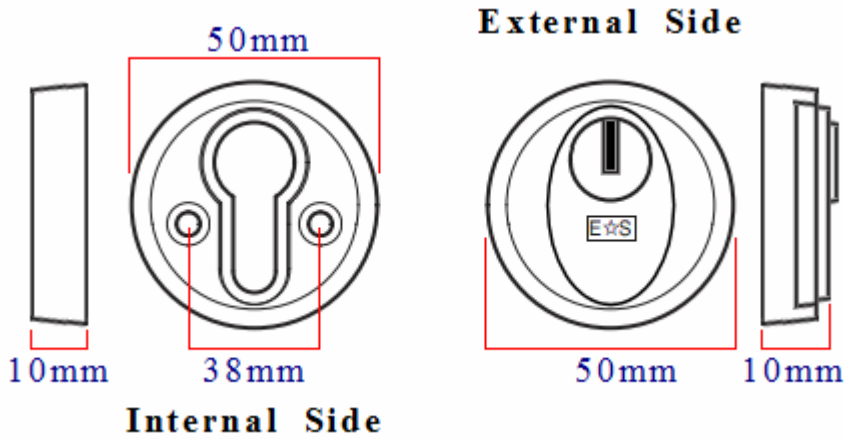

Finish

- Polished Chrome plated

Dimensions

Night Latch

50365.1 Dimension On Diagram

Backset	60mm	A
Case Width	90mm	B
Case Height	86mm	C
Case Depth	33mm	D
Lever Projection From Case	25.5mm	E
Cylinder Height	83mm	F
Cylinder Width	50mm	G

Deadlock

Item Code Lock Case Depth (A) Backset To Keyhole (B) Cylinder Length

50365.1 76mm 57mm 70mm

Standards This Product Conforms To

- Police preferred specification - Secured By Design (SBD) approved.
- Kite marked - This lock set meets the current British standard for locks fitted to external doors, including front doors to flats.
- Insurance approved lock.
- Tested and passed to BS 8621:2007.** The British standard requirements and test methods covering thief resistant lock assemblies with keyless egress (keyless egress - operating the lock with out a key from the inside of the door. In this instance via a thumb-turn). ****To meet this British standard the lock must be fitted with the supplied 6 pin cylinder and supplied security escutcheons.**
- Lock case tested and passed to BS EN 12209. The British / European standard requirements and test methods covering locks and latches. Classification number - **2H810F7BA00**.
- 6 pin cylinder tested and passed to BS EN 1303. The British / European standard requirements and test methods covering cylinders for locks. Classification number - **16010C62**.
- CE Marked / UKCA Marked.
- Declaration of performance (DoP) - ***please see the additional information tab to download the certificate.***