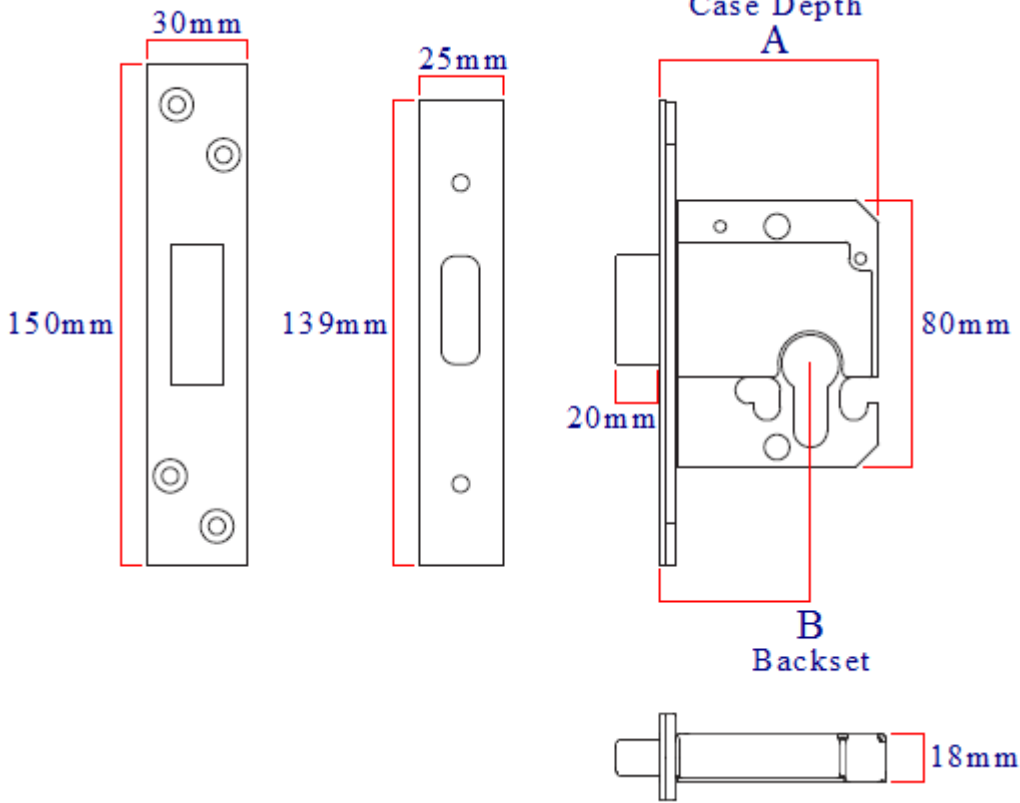

Finish

- Polished Chrome plated

Dimensions

Night Latch

50365.1 Dimension On Diagram

Backset	60mm	A
Case Width	90mm	B
Case Height	86mm	C
Case Depth	33mm	D
Lever Projection From Case	25.5mm	E
Cylinder Height	83mm	F
Cylinder Width	50mm	G

Deadlock

Item Code Lock Case Depth (A) Backset To Keyhole (B) Cylinder Length

50365.1 76mm 57mm 70mm

Standards This Product Conforms To

- Police preferred specification - Secured By Design (SBD) approved.
- Kite marked - This lock set meets the current British standard for locks fitted to external doors, including front doors to flats.
- Insurance approved lock.
- Tested and passed to BS 8621:2007.** The British standard requirements and test methods covering thief resistant lock assemblies with keyless egress (keyless egress - operating the lock with out a key from the inside of the door. In this instance via a thumb-turn). ****To meet this British standard the lock must be fitted with the supplied 6 pin cylinder and supplied security escutcheons.**
- Lock case tested and passed to BS EN 12209. The British / European standard requirements and test methods covering locks and latches. Classification number - **2H810F7BA00**.
- 6 pin cylinder tested and passed to BS EN 1303. The British / European standard requirements and test methods covering cylinders for locks. Classification number - **16010C62**.
- CE Marked / UKCA Marked.
- Declaration of performance (DoP) - ***please see the additional information tab to download the certificate.***