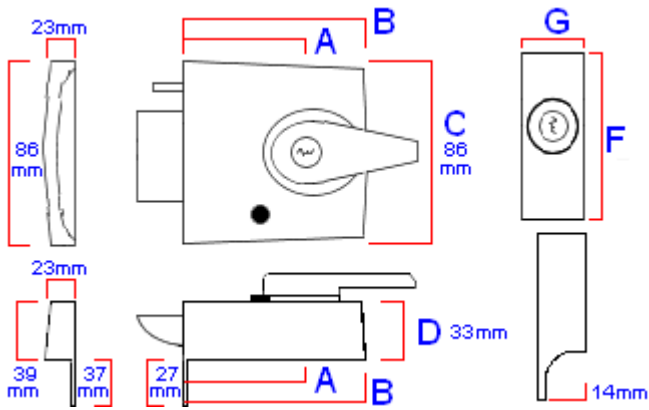

Finish

- Polished Chrome plated

Dimensions

Night Latch

50365.1 Dimension On Diagram

Backset	60mm	A
Case Width	90mm	B
Case Height	86mm	C
Case Depth	33mm	D
Lever Projection From Case	25.5mm	E
Cylinder Height	83mm	F
Cylinder Width	50mm	G

Deadlock

Item Code Lock Case Depth (A) Backset To Keyhole (B) Cylinder Length

50365.1 76mm 57mm 70mm

Standards This Product Conforms To

- Police preferred specification - Secured By Design (SBD) approved.
- Kite marked - This lock set meets the current British standard for locks fitted to external doors, including front doors to flats.
- Insurance approved lock.
- Tested and passed to BS 8621:2007.** The British standard requirements and test methods covering thief resistant lock assemblies with keyless egress (keyless egress - operating the lock with out a key from the inside of the door. In this instance via a thumb-turn). ****To meet this British standard the lock must be fitted with the supplied 6 pin cylinder and supplied security escutcheons.**
- Lock case tested and passed to BS EN 12209. The British / European standard requirements and test methods covering locks and latches. Classification number - **2H810F7BA00**.
- 6 pin cylinder tested and passed to BS EN 1303. The British / European standard requirements and test methods covering cylinders for locks. Classification number - **16010C62**.
- CE Marked / UKCA Marked.
- Declaration of performance (DoP) - ***please see the additional information tab to download the certificate.***