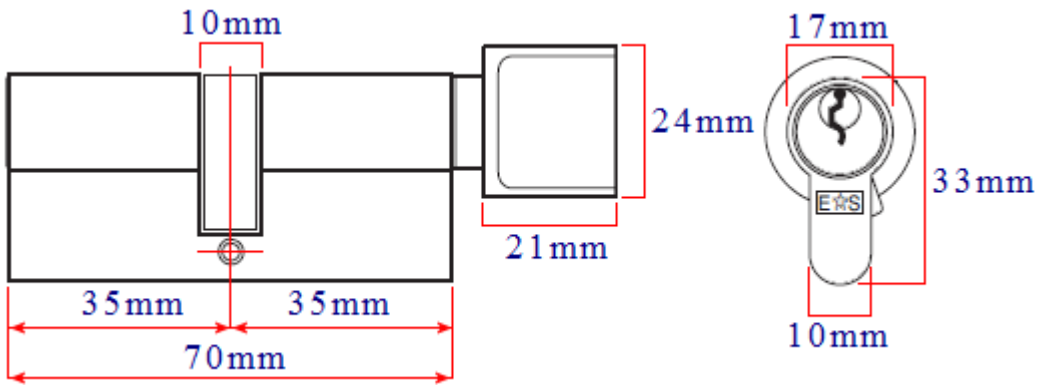

Finish

- Polished Chrome plated

Dimensions

Night Latch

50365.1 Dimension On Diagram

Backset	60mm	A
Case Width	90mm	B
Case Height	86mm	C
Case Depth	33mm	D
Lever Projection From Case	25.5mm	E
Cylinder Height	83mm	F
Cylinder Width	50mm	G

Deadlock

Item Code Lock Case Depth (A) Backset To Keyhole (B) Cylinder Length

50365.1 76mm 57mm 70mm

Standards This Product Conforms To

- Police preferred specification - Secured By Design (SBD) approved.
- Kite marked - This lock set meets the current British standard for locks fitted to external doors, including front doors to flats.
- Insurance approved lock.
- Tested and passed to BS 8621:2007.** The British standard requirements and test methods covering thief resistant lock assemblies with keyless egress (keyless egress - operating the lock with out a key from the inside of the door. In this instance via a thumb-turn). ****To meet this British standard the lock must be fitted with the supplied 6 pin cylinder and supplied security escutcheons.**
- Lock case tested and passed to BS EN 12209. The British / European standard requirements and test methods covering locks and latches. Classification number - **2H810F7BA00**.
- 6 pin cylinder tested and passed to BS EN 1303. The British / European standard requirements and test methods covering cylinders for locks. Classification number - **16010C62**.
- CE Marked / UKCA Marked.
- Declaration of performance (DoP) - ***please see the additional information tab to download the certificate.***