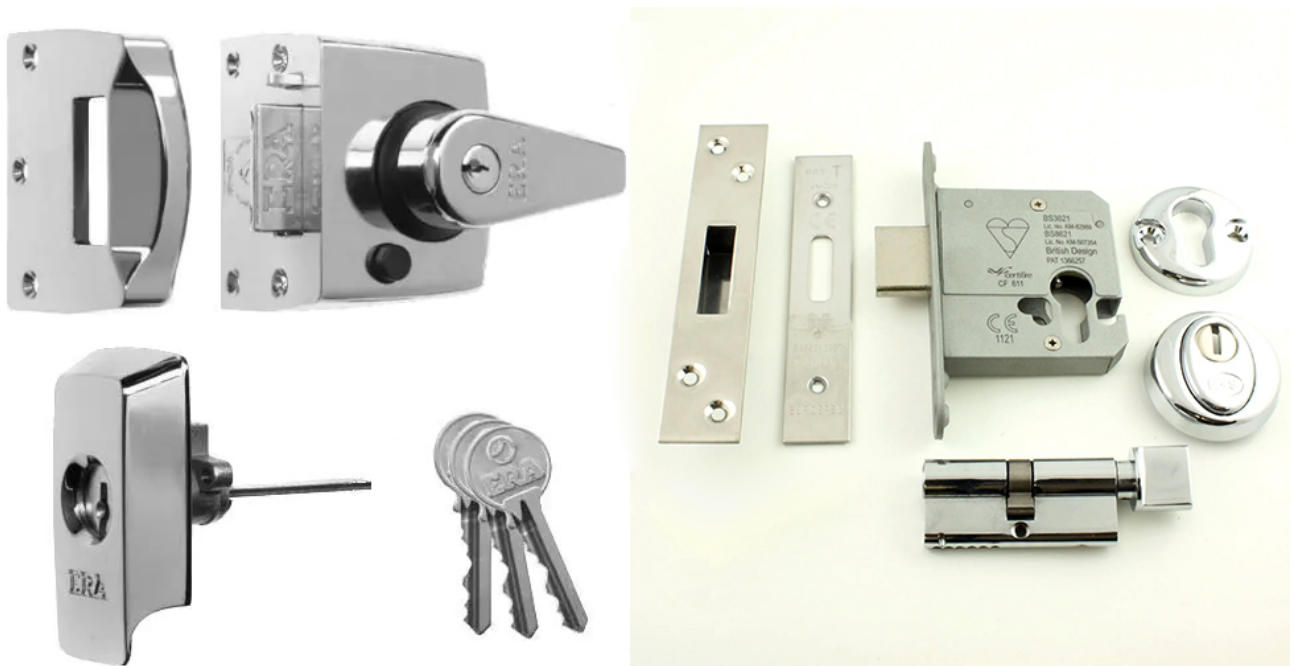

ERA High Security Night Latch & Euro Profile Cylinder Deadlock With Internal Thumb Turn - Keyed Alike Set - Polished Chrome

Product Images

Short Description

- **Keyed Alike (KA)**
- A keyed alike Euro cylinder is a type of lock cylinder that can be opened by the same key.
- It is designed for use in situations where multiple locks are needed, but it is inconvenient to carry different keys for each lock.
- Keyed alike means that all the locks in a set have the same key combination, allowing one key to open all the locks in the set.
- The keyed alike Euro cylinder is a popular option for homes and businesses where several doors need to be secured with the same key for ease of use and convenience.
- They can be used for exterior or interior doors, and they come in different sizes to fit various types of doors.

Deadlock

- Euro profile British Standard rated cylinder deadlock with internal thumb-turn operation.
- Kite marked security lock for front doors. Tested to the British standard BS 8621.
- Keyless egress (door can be locked and unlocked from the inside without the use of a key).
- Insurance approved, BS 8621 rated.
- Key operation from the outside and thumb-turn operation from inside of the door via Euro profile key / turn cylinder.
- Complete set comes supplied with 1x mortice lock, 1x 70mm euro profile 6 pin cylinder and 2x security escutcheons.
- Police preferred specification - Secured By Design (SBD) approved with anti-pick and ant-drill pins.

Operation

- Key / Turn double cylinder - key operation from outside side (secure side) and thumb turn operation from the inside of the door (non secure side).
- The door can be locked and un-locked by turning the thumb turn knob from the inside of the door or via key on the outside of the door.
- Comes supplied with 3 keys and a cylinder fixing screw.
- Key differed - if ordering more than one, the cylinders will come with different keys.
- Suitable for use on timber doors.