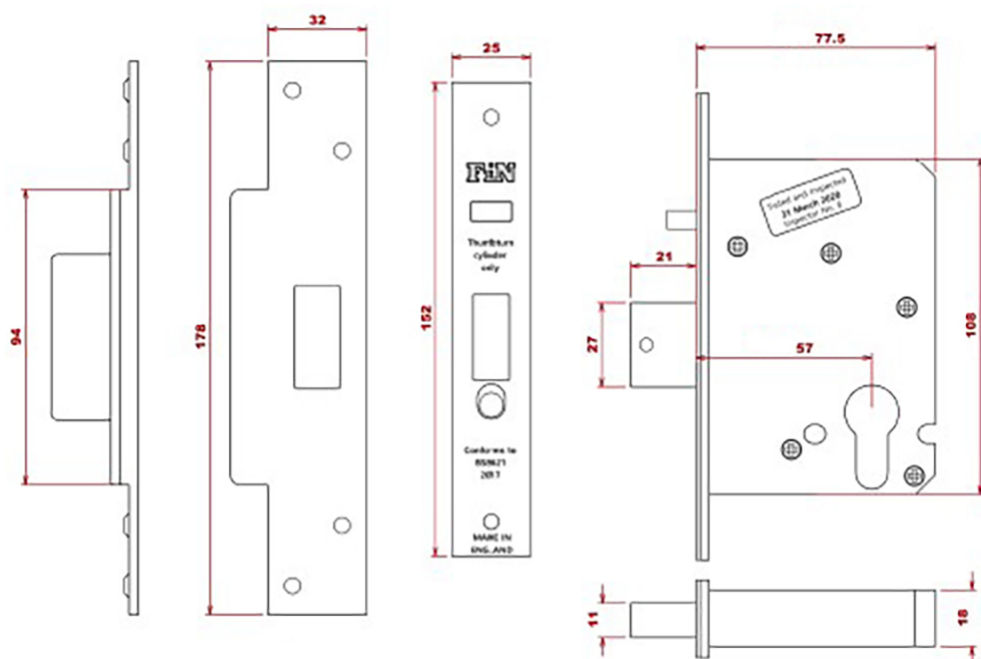

High Security Dual Front Door Lock Kit - Auto Locking BS8621 Mortice Nightlatch & BS3621 Mortice Dead Lock - Polished Chrome

Product Images

Short Description

- **Keyed Alike (KA)**
- A keyed alike Euro cylinder is a type of lock cylinder that can be opened by the same key.
- It is designed for use in situations where multiple locks are needed, but it is inconvenient to carry different keys for each lock.
- Keyed alike means that all the locks in a set have the same key combination, allowing one key to open all the locks in the set.
- The keyed alike Euro cylinder is a popular option for homes and businesses where several doors need to be secured with the same key for ease of use and convenience.
- They can be used for exterior or interior doors, and they come in different sizes to fit various types of doors.

Description

- Beautifully matching 2 lock door set - enhanced security of an automatic deadbolt combined with a high-security manual deadbolt
- High Security Dual Front Door Lock Kit
- Auto Locking
- 1 x BS8621 automatic deadbolt lock (top)
- 1 x BS3621 kitemarked manual deadbolt lock (bottom)
- Locks keyed alike, one key opens both locks
- Registered keys cannot be copied without permission
- ABS 3 star Kitemarked cylinders with 3 keys
- Snib button to temporarily disable deadbolt

Finish

- Polished Chrome plated

Dimensions

50368.1

Backset	57mm
Case Width	77.5mm
Case Height	108mm
Case Thickness	18mm
To Suit Door Thickness	44mm - 54mm

Standards This Product Conforms To

Insurance Compliant

- Supplied with three keys.
- Maximum door thickness 54mm (for thicker doors please contact us).

Unit Of Sale

- Set - (1x Night Latch, 1x Dead Lock, 2x Euro Cylinders, 2x Security Escutcheons, 2x Security Pull Escutcheons)