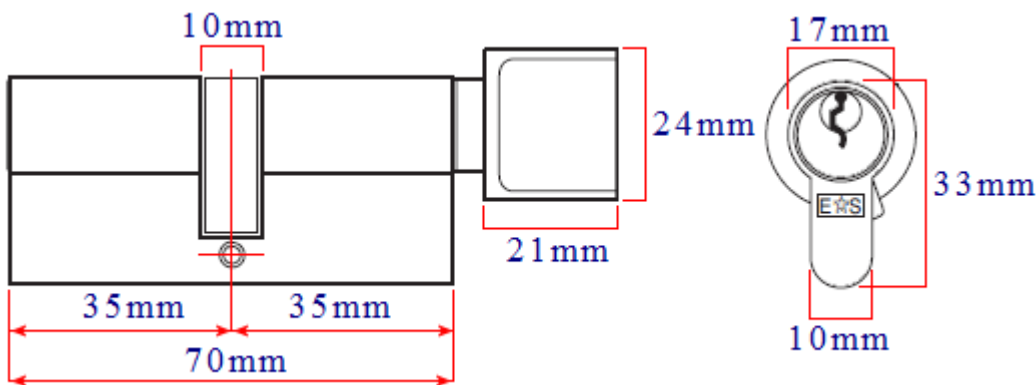

Finish

- Polished Chrome plated

Dimensions

50368.1

Backset	57mm
Case Width	77.5mm
Case Height	108mm
Case Thickness	18mm
To Suit Door Thickness	44mm - 54mm

Standards This Product Conforms To

Insurance Compliant

- Supplied with three keys.
- Maximum door thickness 54mm (for thicker doors please contact us).

Unit Of Sale

- Set - (1x Night Latch, 1x Dead Lock, 2x Euro Cylinders, 2x Security Escutcheons, 2x Security Pull Escutcheons)