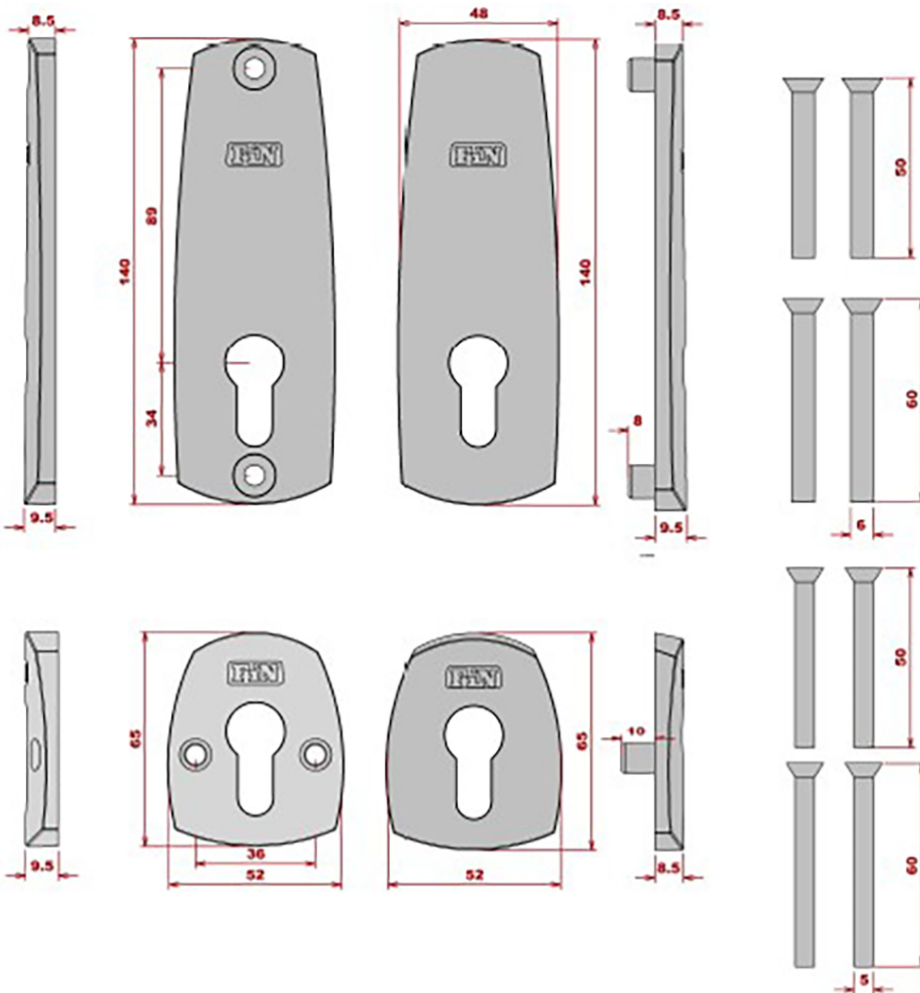

Finish

- Polished Chrome plated

Dimensions

50368.1

Backset	57mm
Case Width	77.5mm
Case Height	108mm
Case Thickness	18mm
To Suit Door Thickness	44mm - 54mm

Standards This Product Conforms To

Insurance Compliant

- Supplied with three keys.
- Maximum door thickness 54mm (for thicker doors please contact us).

Unit Of Sale

- Set - (1x Night Latch, 1x Dead Lock, 2x Euro Cylinders, 2x Security Escutcheons, 2x Security Pull Escutcheons)