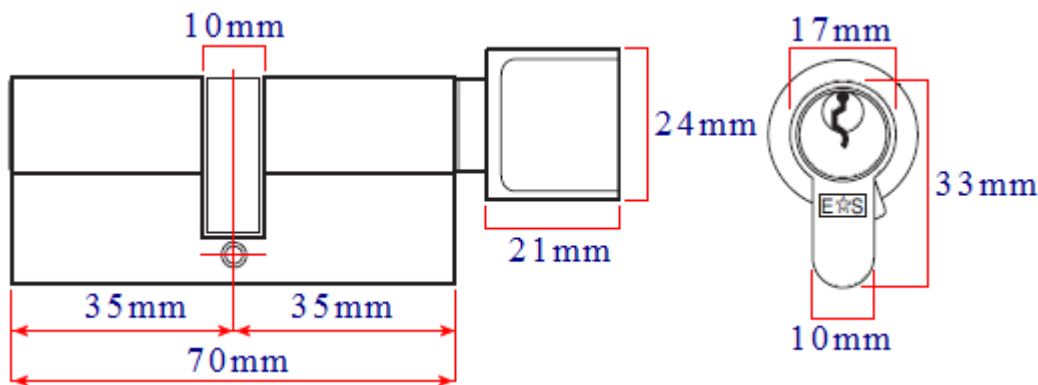

Finish

- Satin Chrome plated

Dimensions

50369.1

Backset	57mm
Case Width	77.5mm
Case Height	108mm
Case Thickness	18mm
To Suit Door Thickness	44mm - 54mm

Standards This Product Conforms To

Insurance Compliant

- Supplied with three keys.
- Maximum door thickness 54mm (for thicker doors please contact us).

Unit Of Sale

- Set - (1x Night Latch, 1x Dead Lock, 2x Euro Cylinders, 2x Security Escutcheons, 2x Security Pull Escutcheons)