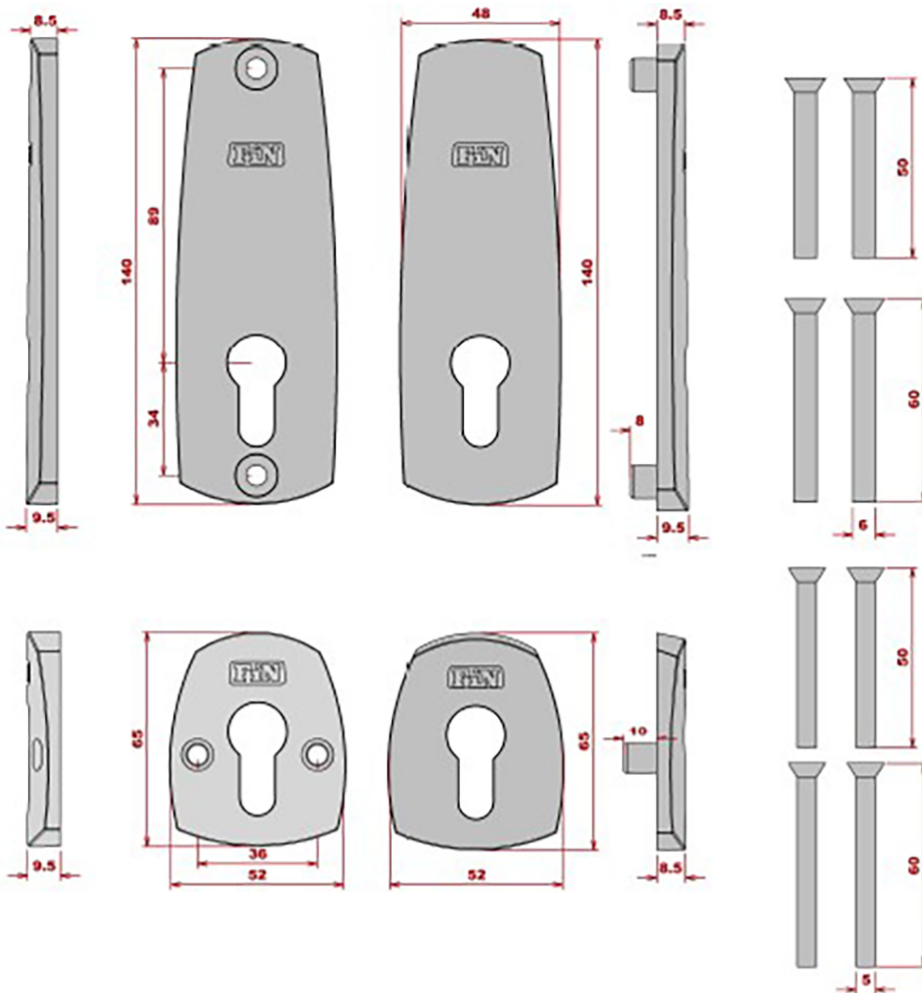

Finish

- Satin Chrome plated

Dimensions

50369.1

Backset	57mm
Case Width	77.5mm
Case Height	108mm
Case Thickness	18mm
To Suit Door Thickness	44mm - 54mm

Standards This Product Conforms To

Insurance Compliant

- Supplied with three keys.
- Maximum door thickness 54mm (for thicker doors please contact us).

Unit Of Sale

- Set - (1x Night Latch, 1x Dead Lock, 2x Euro Cylinders, 2x Security Escutcheons, 2x Security Pull Escutcheons)