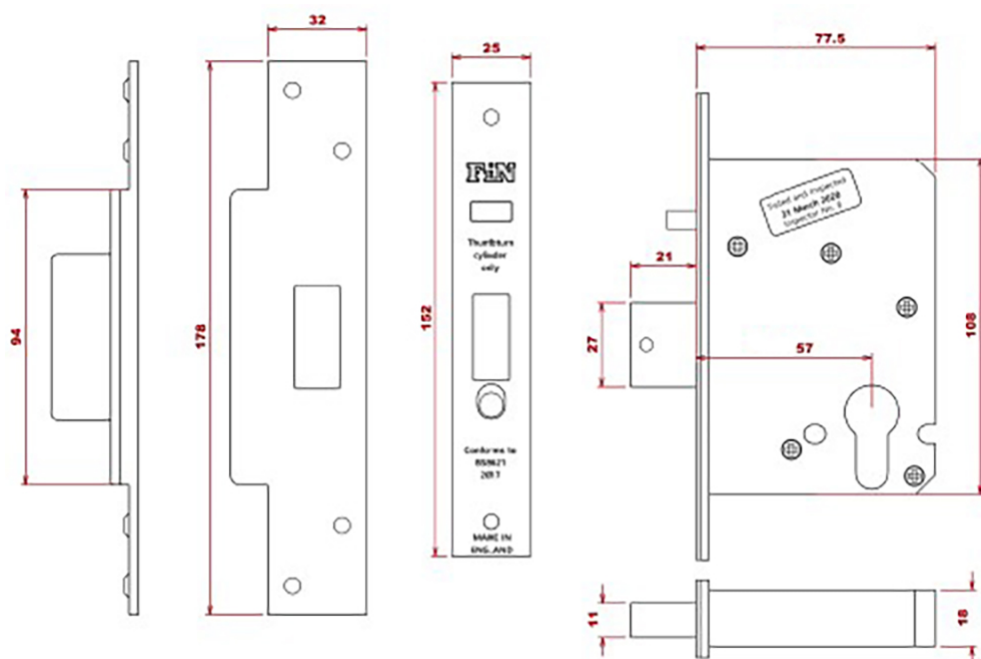

High Security Dual Front Door Lock Kit - Auto Locking BS8621 Mortice Nightlatch & BS3621 Mortice Dead Lock - Satin Chrome

Product Images

Short Description

- **Keyed Alike (KA)**
- A keyed alike Euro cylinder is a type of lock cylinder that can be opened by the same key.
- It is designed for use in situations where multiple locks are needed, but it is inconvenient to carry different keys for each lock.
- Keyed alike means that all the locks in a set have the same key combination, allowing one key to open all the locks in the set.
- The keyed alike Euro cylinder is a popular option for homes and businesses where several doors need to be secured with the same key for ease of use and convenience.
- They can be used for exterior or interior doors, and they come in different sizes to fit various types of doors.

Description

- Beautifully matching 2 lock door set - enhanced security of an automatic deadbolt combined with a high-security manual deadbolt
- High Security Dual Front Door Lock Kit
- Auto Locking
- 1 x BS8621 automatic deadbolt lock (top)
- 1 x BS3621 kitemarked manual deadbolt lock (bottom)
- Locks keyed alike, one key opens both locks
- Registered keys cannot be copied without permission
- ABS 3 star Kitemarked cylinders with 3 keys
- Snib button to temporarily disable deadbolt

Finish

- Satin Chrome plated

Dimensions

50369.1

Backset	57mm
Case Width	77.5mm
Case Height	108mm
Case Thickness	18mm
To Suit Door Thickness	44mm - 54mm

Standards This Product Conforms To

Insurance Compliant

- Supplied with three keys.
- Maximum door thickness 54mm (for thicker doors please contact us).

Unit Of Sale

- Set - (1x Night Latch, 1x Dead Lock, 2x Euro Cylinders, 2x Security Escutcheons, 2x Security Pull Escutcheons)