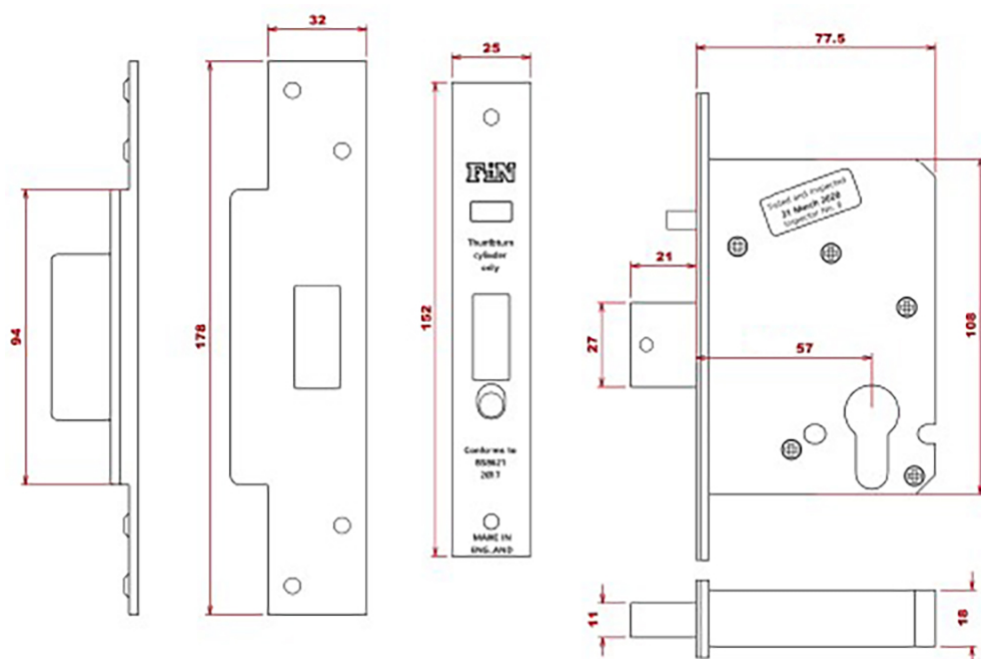

High Security Dual Front Door Lock Kit - Auto Locking BS8621 Mortice Nightlatch & BS3621 Mortice Dead Lock - Polished Brass Plated

Product Images

Short Description

- **Keyed Alike (KA)**
- A keyed alike Euro cylinder is a type of lock cylinder that can be opened by the same key.
- It is designed for use in situations where multiple locks are needed, but it is inconvenient to carry different keys for each lock.
- Keyed alike means that all the locks in a set have the same key combination, allowing one key to open all the locks in the set.
- The keyed alike Euro cylinder is a popular option for homes and businesses where several doors need to be secured with the same key for ease of use and convenience.
- They can be used for exterior or interior doors, and they come in different sizes to fit various types of doors.

Description

- Beautifully matching 2 lock door set - enhanced security of an automatic deadbolt combined with a high-security manual deadbolt
- High Security Dual Front Door Lock Kit
- Auto Locking
- 1 x BS8621 automatic deadbolt lock (top)
- 1 x BS3621 kitemarked manual deadbolt lock (bottom)
- Locks keyed alike, one key opens both locks
- Registered keys cannot be copied without permission
- ABS 3 star Kitemarked cylinders with 3 keys
- Snib button to temporarily disable deadbolt

Finish

- Polished Brass plated

Dimensions

50370.1

Backset	57mm
Case Width	77.5mm
Case Height	108mm
Case Thickness	18mm
To Suit Door Thickness	44mm - 54mm

Standards This Product Conforms To

Insurance Compliant

- Supplied with three keys.
- Maximum door thickness 54mm (for thicker doors please contact us).

Unit Of Sale

- Set - (1x Night Latch, 1x Dead Lock, 2x Euro Cylinders, 2x Security Escutcheons, 2x Security Pull Escutcheons)