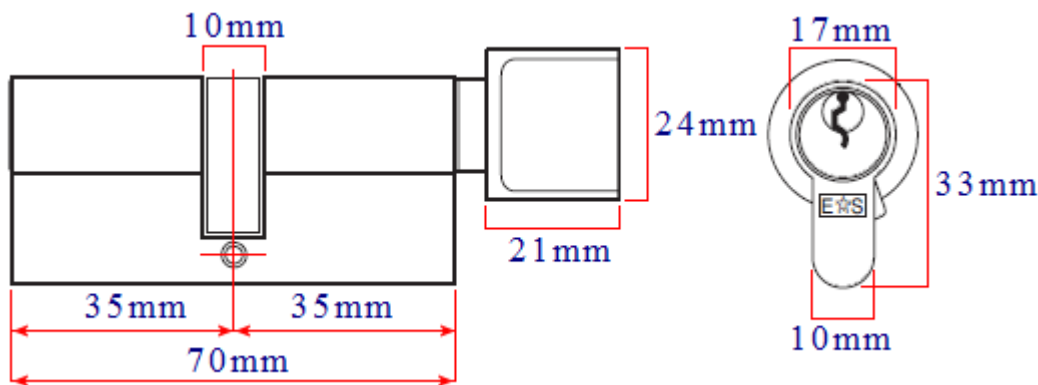

Finish

- Polished Brass plated

Dimensions

50370.1

Backset	57mm
Case Width	77.5mm
Case Height	108mm
Case Thickness	18mm
To Suit Door Thickness	44mm - 54mm

Standards This Product Conforms To

Insurance Compliant

- Supplied with three keys.
- Maximum door thickness 54mm (for thicker doors please contact us).

Unit Of Sale

- Set - (1x Night Latch, 1x Dead Lock, 2x Euro Cylinders, 2x Security Escutcheons, 2x Security Pull Escutcheons)