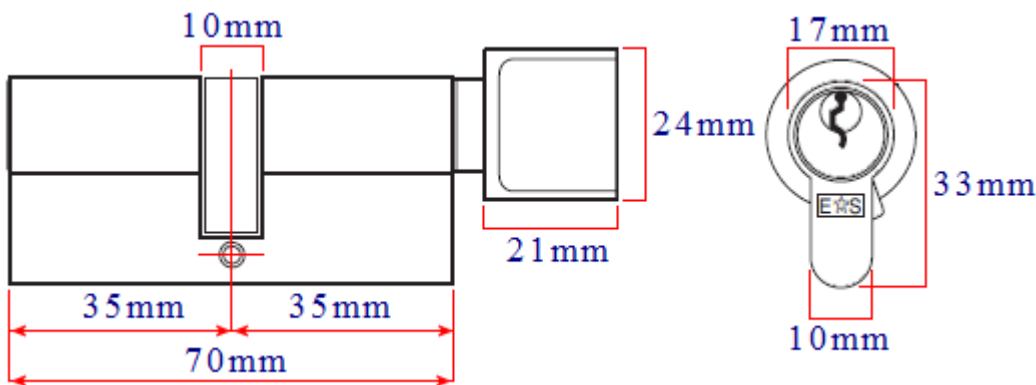

## Dimensions

**50370.1**

<b>Backset</b>	57mm
<b>Case Width</b>	77.5mm
<b>Case Height</b>	108mm
<b>Case Thickness</b>	18mm
<b>To Suit Door Thickness</b>	44mm - 54mm