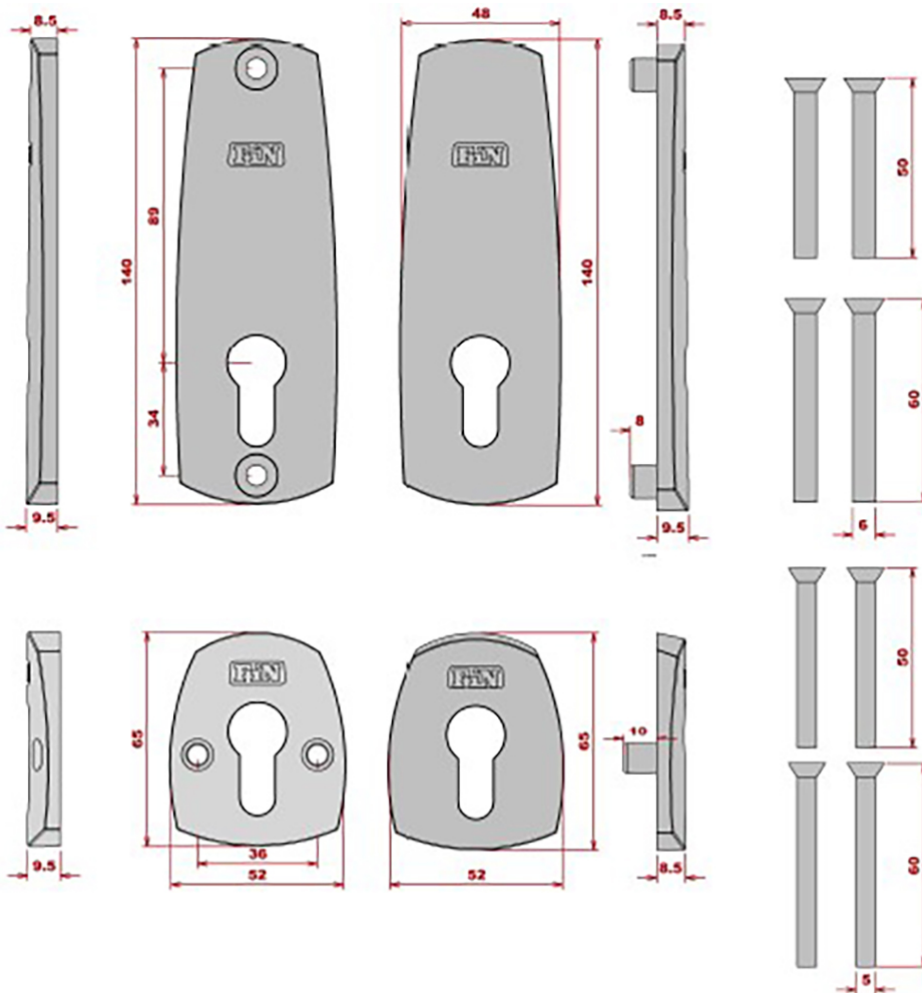

Finish

- Polished Brass plated

Dimensions

50370.1

Backset	57mm
Case Width	77.5mm
Case Height	108mm
Case Thickness	18mm
To Suit Door Thickness	44mm - 54mm

Standards This Product Conforms To

Insurance Compliant

- Supplied with three keys.
- Maximum door thickness 54mm (for thicker doors please contact us).

Unit Of Sale

- Set - (1x Night Latch, 1x Dead Lock, 2x Euro Cylinders, 2x Security Escutcheons, 2x Security Pull Escutcheons)