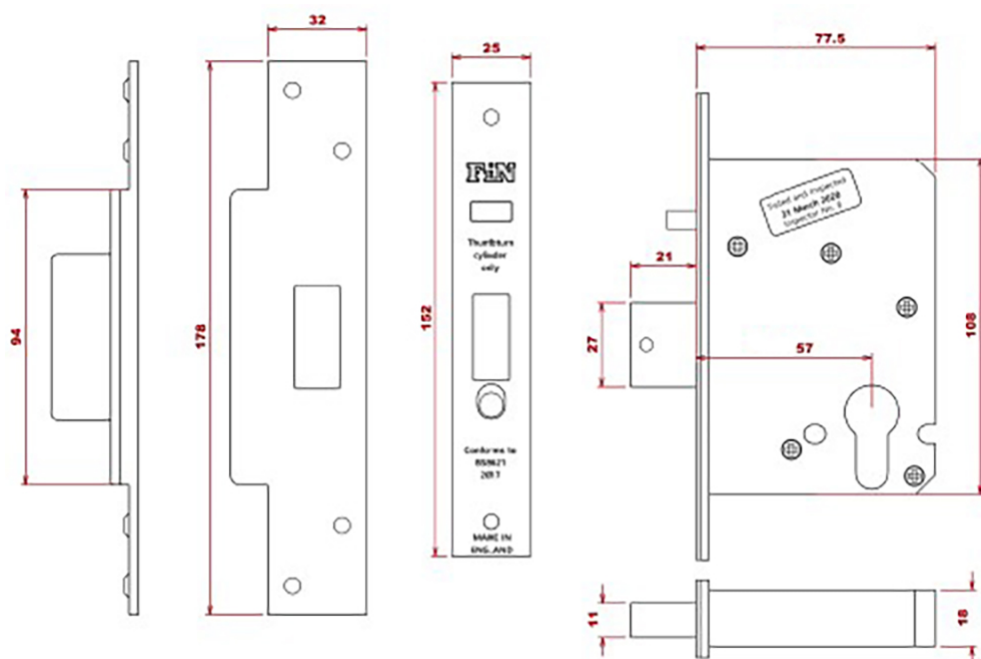

## Dimensions

**50370.1**

<b>Backset</b>	57mm
<b>Case Width</b>	77.5mm
<b>Case Height</b>	108mm
<b>Case Thickness</b>	18mm
<b>To Suit Door Thickness</b>	44mm - 54mm

- Supplied with three keys.
- Maximum door thickness 54mm (for thicker doors please contact us).