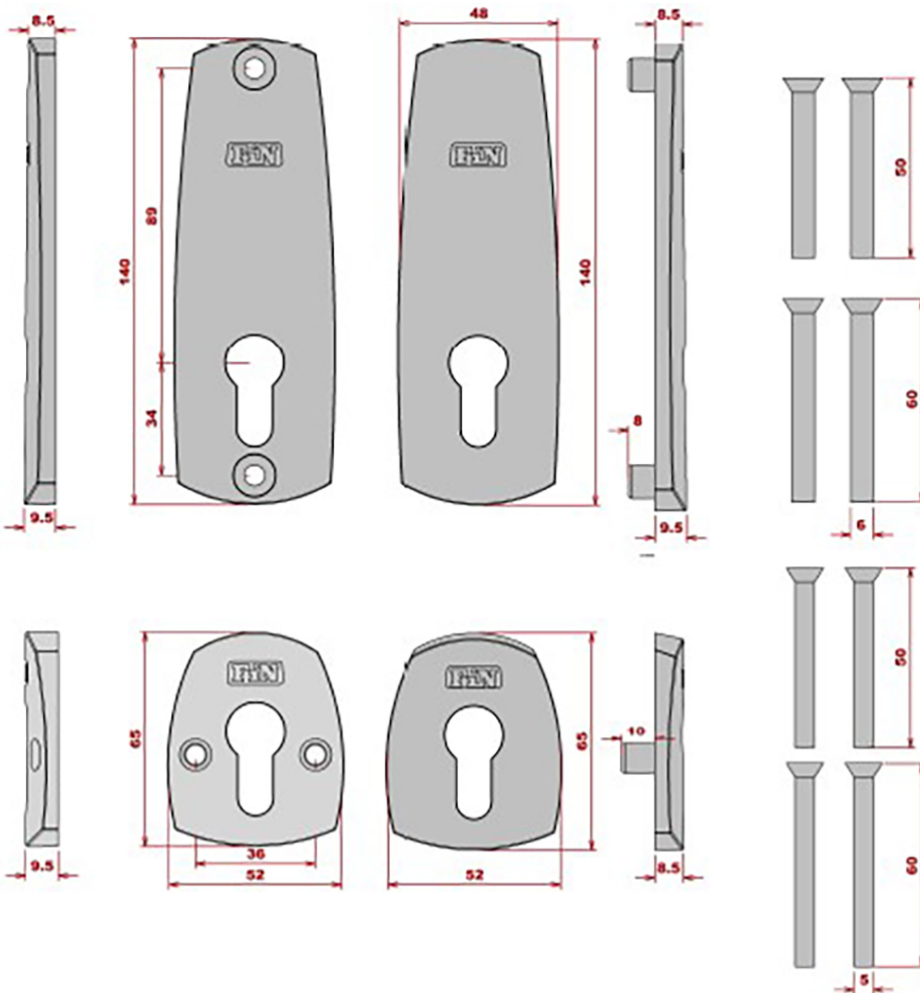

## Finish

- Polished Brass plated

## Dimensions

**50370.1**

<b>Backset</b>	57mm
<b>Case Width</b>	77.5mm
<b>Case Height</b>	108mm
<b>Case Thickness</b>	18mm
<b>To Suit Door Thickness</b>	44mm - 54mm