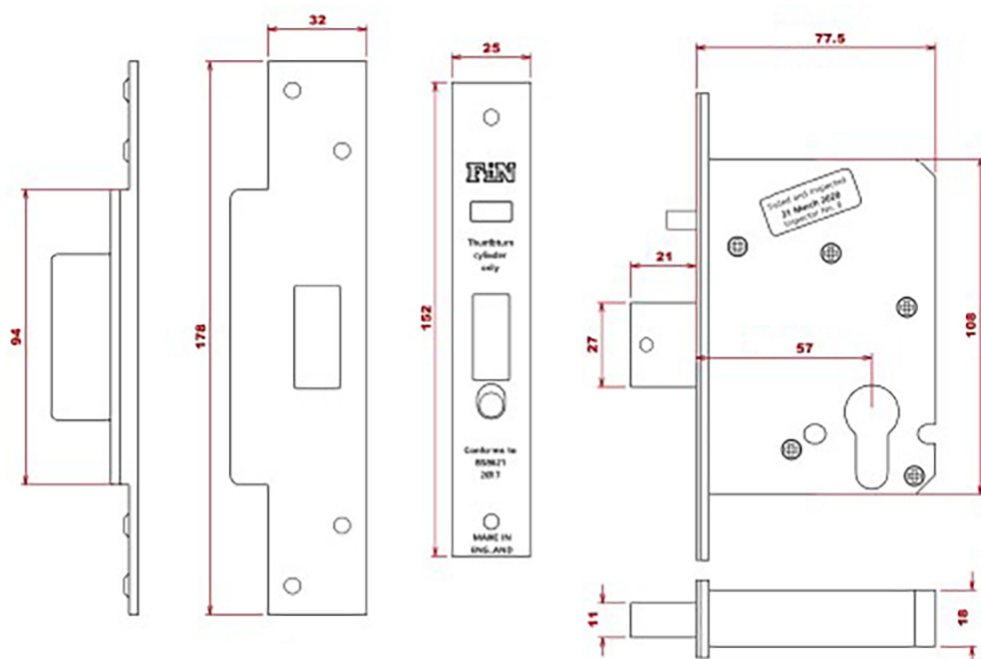

High Security Dual Front Door Lock Kit - Auto Locking BS8621 Mortice Nightlatch & BS3621 Mortice Dead Lock - Antique Brass (Lacquered)

Product Images

Short Description

- **Keyed Alike (KA)**
- A keyed alike Euro cylinder is a type of lock cylinder that can be opened by the same key.
- It is designed for use in situations where multiple locks are needed, but it is inconvenient to carry different keys for each lock.
- Keyed alike means that all the locks in a set have the same key combination, allowing one key to open all the locks in the set.
- The keyed alike Euro cylinder is a popular option for homes and businesses where several doors need to be secured with the same key for ease of use and convenience.
- They can be used for exterior or interior doors, and they come in different sizes to fit various types of doors.

Description

- Beautifully matching 2 lock door set - enhanced security of an automatic deadbolt combined with a high-security manual deadbolt
- High Security Dual Front Door Lock Kit
- Auto Locking
- 1 x BS8621 automatic deadbolt lock (top)
- 1 x BS3621 kitemarked manual deadbolt lock (bottom)
- Locks keyed alike, one key opens both locks
- Registered keys cannot be copied without permission
- ABS 3 star Kitemarked cylinders with 3 keys
- Snib button to temporarily disable deadbolt

Finish

- Antique Brass plated

Dimensions

50371.1

| | |
|-------------------------------|-------------|
| Backset | 57mm |
| Case Width | 77.5mm |
| Case Height | 108mm |
| Case Thickness | 18mm |
| To Suit Door Thickness | 44mm - 54mm |

- Supplied with three keys.
- Maximum door thickness 54mm (for thicker doors please contact us).

Unit Of Sale

- Set - (1x Night Latch, 1x Dead Lock, 2x Euro Cylinders, 2x Security Escutcheons, 2x Security Pull Escutcheons)