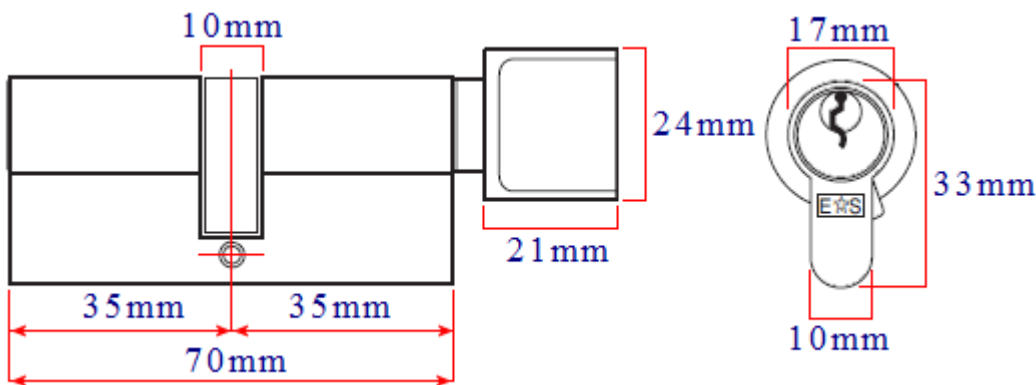

Finish

- Antique Brass plated

Dimensions

50371.1

| | |
|-------------------------------|-------------|
| Backset | 57mm |
| Case Width | 77.5mm |
| Case Height | 108mm |
| Case Thickness | 18mm |
| To Suit Door Thickness | 44mm - 54mm |

- Supplied with three keys.
- Maximum door thickness 54mm (for thicker doors please contact us).

Unit Of Sale

- Set - (1x Night Latch, 1x Dead Lock, 2x Euro Cylinders, 2x Security Escutcheons, 2x Security Pull Escutcheons)