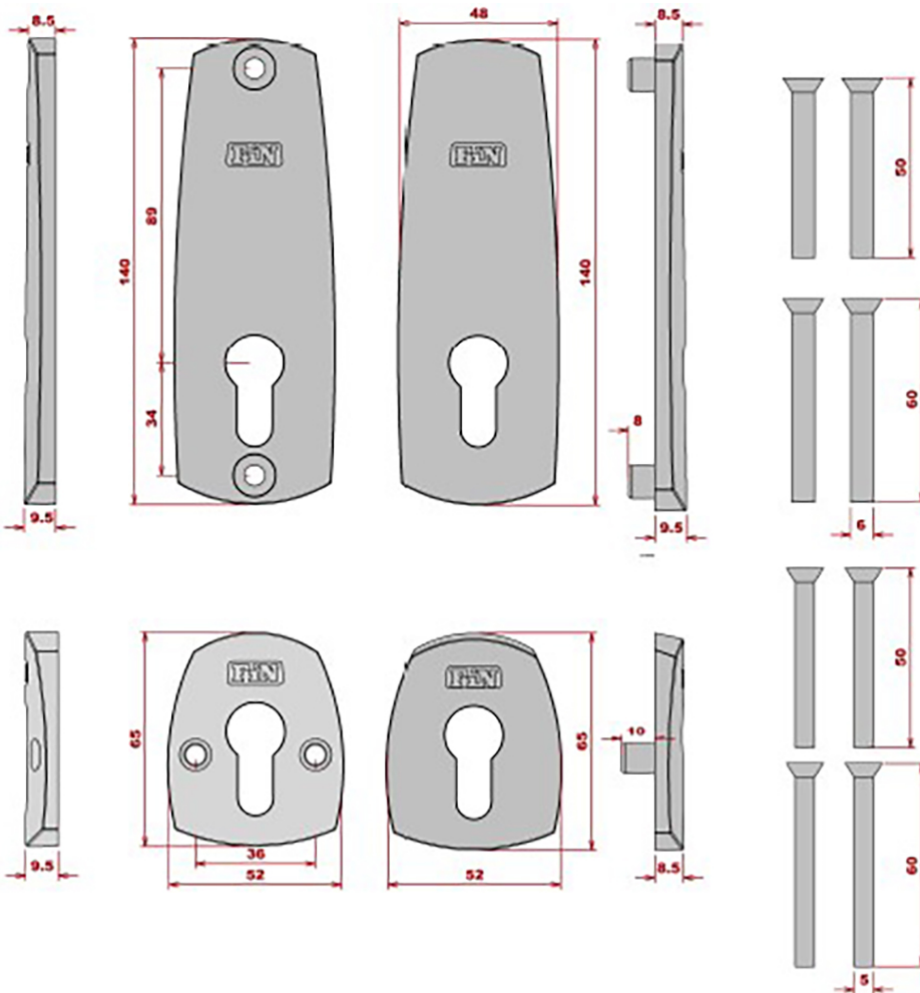

Finish

- Antique Brass plated

Dimensions

50371.1

| | |
|-------------------------------|-------------|
| Backset | 57mm |
| Case Width | 77.5mm |
| Case Height | 108mm |
| Case Thickness | 18mm |
| To Suit Door Thickness | 44mm - 54mm |

- Supplied with three keys.
- Maximum door thickness 54mm (for thicker doors please contact us).

Unit Of Sale

- Set - (1x Night Latch, 1x Dead Lock, 2x Euro Cylinders, 2x Security Escutcheons, 2x Security Pull Escutcheons)