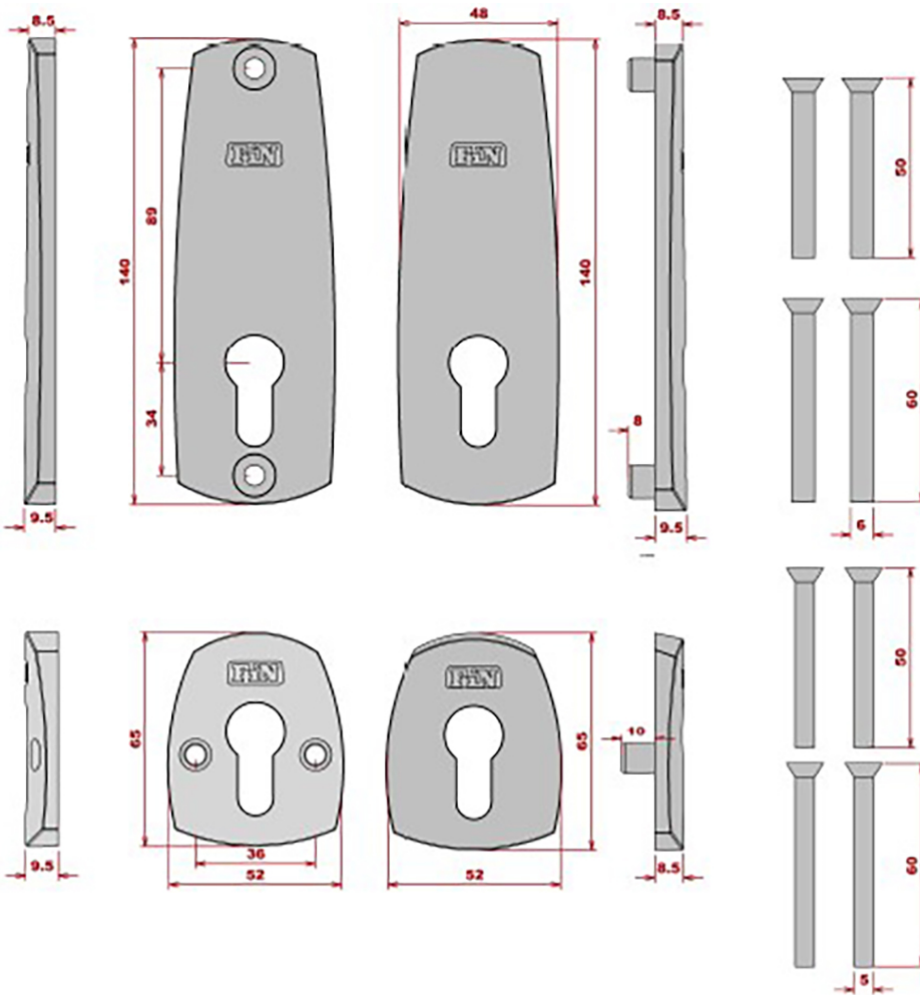

Finish

- Satin Brass plated

Dimensions

50372.1

Backset	57mm
Case Width	77.5mm
Case Height	108mm
Case Thickness	18mm
To Suit Door Thickness	44mm - 54mm

Standards This Product Conforms To

Insurance Compliant

- Manual deadbolt is BS3621 certified and kitemarked
- Automatic deadbolt is BS8621 certified.

- Supplied with three keys.
- Maximum door thickness 54mm (for thicker doors please contact us).

Unit Of Sale

- Set - (1x Night Latch, 1x Dead Lock, 2x Euro Cylinders, 2x Security Escutcheons, 2x Security Pull Escutcheons)