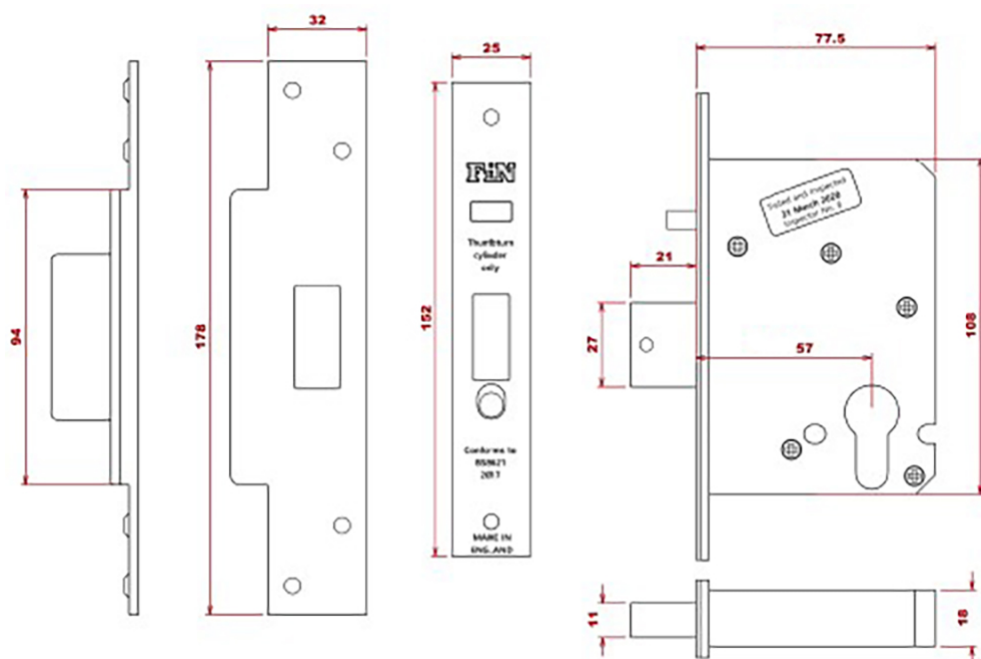

High Security Dual Front Door Lock Kit - Auto Locking BS8621 Mortice Nightlatch & BS3621 Mortice Dead Lock - Satin Brass Plated

Product Images

Short Description

- **Keyed Alike (KA)**
- A keyed alike Euro cylinder is a type of lock cylinder that can be opened by the same key.
- It is designed for use in situations where multiple locks are needed, but it is inconvenient to carry different keys for each lock.
- Keyed alike means that all the locks in a set have the same key combination, allowing one key to open all the locks in the set.
- The keyed alike Euro cylinder is a popular option for homes and businesses where several doors need to be secured with the same key for ease of use and convenience.
- They can be used for exterior or interior doors, and they come in different sizes to fit various types of doors.

Description

- Beautifully matching 2 lock door set - enhanced security of an automatic deadbolt combined with a high-security manual deadbolt
- High Security Dual Front Door Lock Kit
- Auto Locking
- 1 x BS8621 automatic deadbolt lock (top)
- 1 x BS3621 kitemarked manual deadbolt lock (bottom)
- Locks keyed alike, one key opens both locks
- Registered keys cannot be copied without permission
- ABS 3 star Kitemarked cylinders with 3 keys
- Snib button to temporarily disable deadbolt

Finish

- Satin Brass plated

Dimensions

50372.1

Backset	57mm
Case Width	77.5mm
Case Height	108mm
Case Thickness	18mm
To Suit Door Thickness	44mm - 54mm

Standards This Product Conforms To

Insurance Compliant

- Manual deadbolt is BS3621 certified and kitemarked
- Automatic deadbolt is BS8621 certified.

- Supplied with three keys.
- Maximum door thickness 54mm (for thicker doors please contact us).

Unit Of Sale

- Set - (1x Night Latch, 1x Dead Lock, 2x Euro Cylinders, 2x Security Escutcheons, 2x Security Pull Escutcheons)