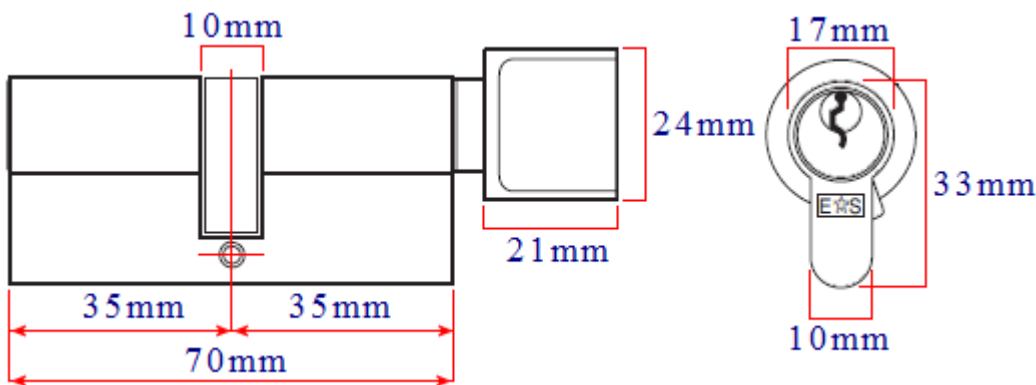

Finish

- Satin Brass plated

Dimensions

50372.1

Backset	57mm
Case Width	77.5mm
Case Height	108mm
Case Thickness	18mm
To Suit Door Thickness	44mm - 54mm

Standards This Product Conforms To

Insurance Compliant

- Manual deadbolt is BS3621 certified and kitemarked
- Automatic deadbolt is BS8621 certified.

- Supplied with three keys.
- Maximum door thickness 54mm (for thicker doors please contact us).

Unit Of Sale

- Set - (1x Night Latch, 1x Dead Lock, 2x Euro Cylinders, 2x Security Escutcheons, 2x Security Pull Escutcheons)