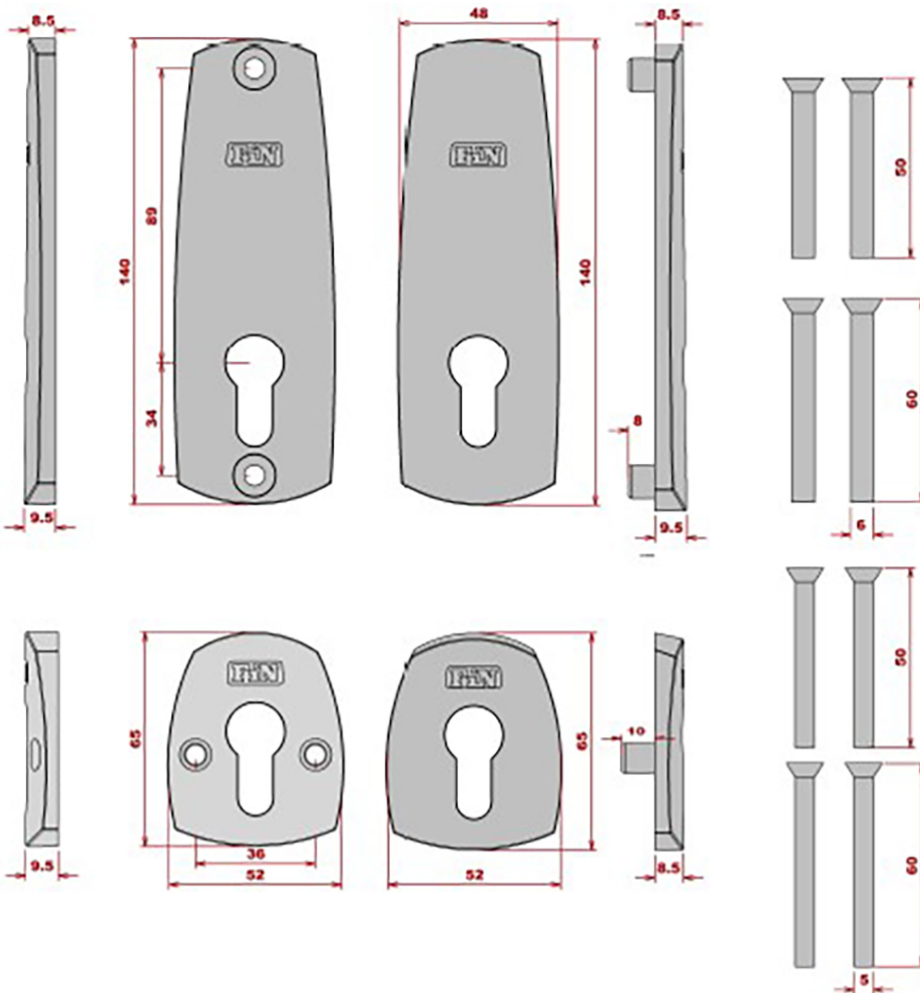

Finish

- Matt Bronze plated

Dimensions

50373.1

Backset	57mm
Case Width	77.5mm
Case Height	108mm
Case Thickness	18mm
To Suit Door Thickness	44mm - 54mm

Standards This Product Conforms To

Insurance Compliant

- Manual deadbolt is BS3621 certified and kitemarked
- Automatic deadbolt is BS8621 certified.

- Supplied with three keys.
- Maximum door thickness 54mm (for thicker doors please contact us).

Unit Of Sale

- Set - (1x Night Latch, 1x Dead Lock, 2x Euro Cylinders, 2x Security Escutcheons, 2x Security Pull Escutcheons)