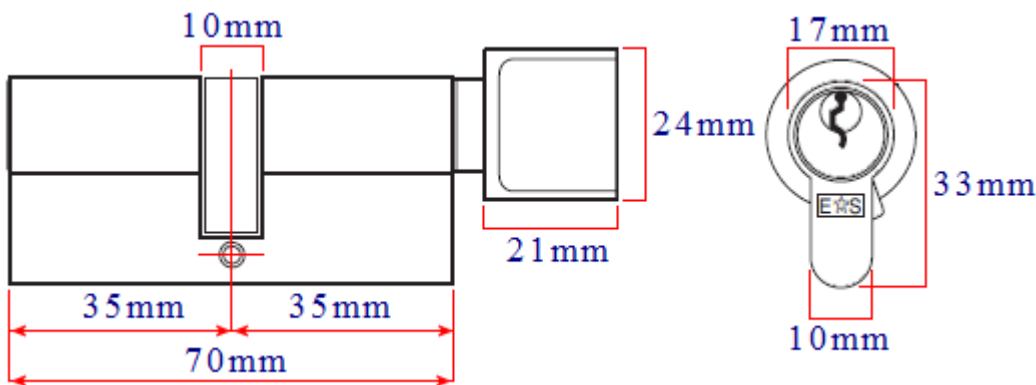

Finish

- Matt Bronze plated

Dimensions

50373.1

Backset	57mm
Case Width	77.5mm
Case Height	108mm
Case Thickness	18mm
To Suit Door Thickness	44mm - 54mm

Standards This Product Conforms To

Insurance Compliant

- Manual deadbolt is BS3621 certified and kitemarked
- Automatic deadbolt is BS8621 certified.

- Supplied with three keys.
- Maximum door thickness 54mm (for thicker doors please contact us).

Unit Of Sale

- Set - (1x Night Latch, 1x Dead Lock, 2x Euro Cylinders, 2x Security Escutcheons, 2x Security Pull Escutcheons)