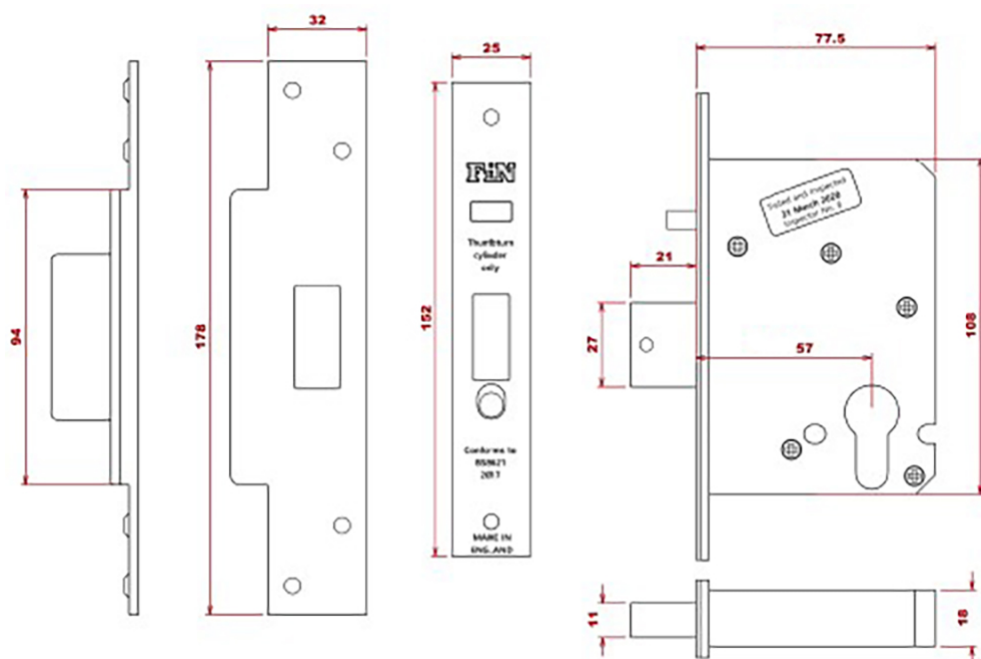

High Security Dual Front Door Lock Kit - Auto Locking BS8621 Mortice Nightlatch & BS3621 Mortice Dead Lock - Matt Bronze (Lacquered)

Product Images

Short Description

- **Keyed Alike (KA)**
- A keyed alike Euro cylinder is a type of lock cylinder that can be opened by the same key.
- It is designed for use in situations where multiple locks are needed, but it is inconvenient to carry different keys for each lock.
- Keyed alike means that all the locks in a set have the same key combination, allowing one key to open all the locks in the set.
- The keyed alike Euro cylinder is a popular option for homes and businesses where several doors need to be secured with the same key for ease of use and convenience.
- They can be used for exterior or interior doors, and they come in different sizes to fit various types of doors.

Description

- Beautifully matching 2 lock door set - enhanced security of an automatic deadbolt combined with a high-security manual deadbolt
- High Security Dual Front Door Lock Kit
- Auto Locking
- 1 x BS8621 automatic deadbolt lock (top)
- 1 x BS3621 kitemarked manual deadbolt lock (bottom)
- Locks keyed alike, one key opens both locks
- Registered keys cannot be copied without permission
- ABS 3 star Kitemarked cylinders with 3 keys
- Snib button to temporarily disable deadbolt

Finish

- Matt Bronze plated

Dimensions

50373.1

Backset	57mm
Case Width	77.5mm
Case Height	108mm
Case Thickness	18mm
To Suit Door Thickness	44mm - 54mm

Standards This Product Conforms To

Insurance Compliant

- Manual deadbolt is BS3621 certified and kitemarked
- Automatic deadbolt is BS8621 certified.

- Supplied with three keys.
- Maximum door thickness 54mm (for thicker doors please contact us).

Unit Of Sale

- Set - (1x Night Latch, 1x Dead Lock, 2x Euro Cylinders, 2x Security Escutcheons, 2x Security Pull Escutcheons)