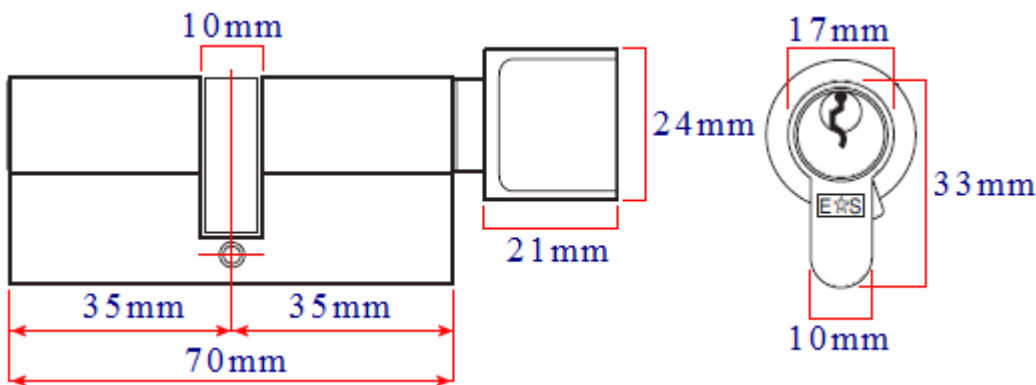

Finish

- Polished Chrome plated

Dimensions

Standards This Product Conforms To

Insurance Compliant

- Manual deadbolt is BS3621 certified and kitemarked
- Automatic deadbolt is BS8621 certified.

Tested to British Standards