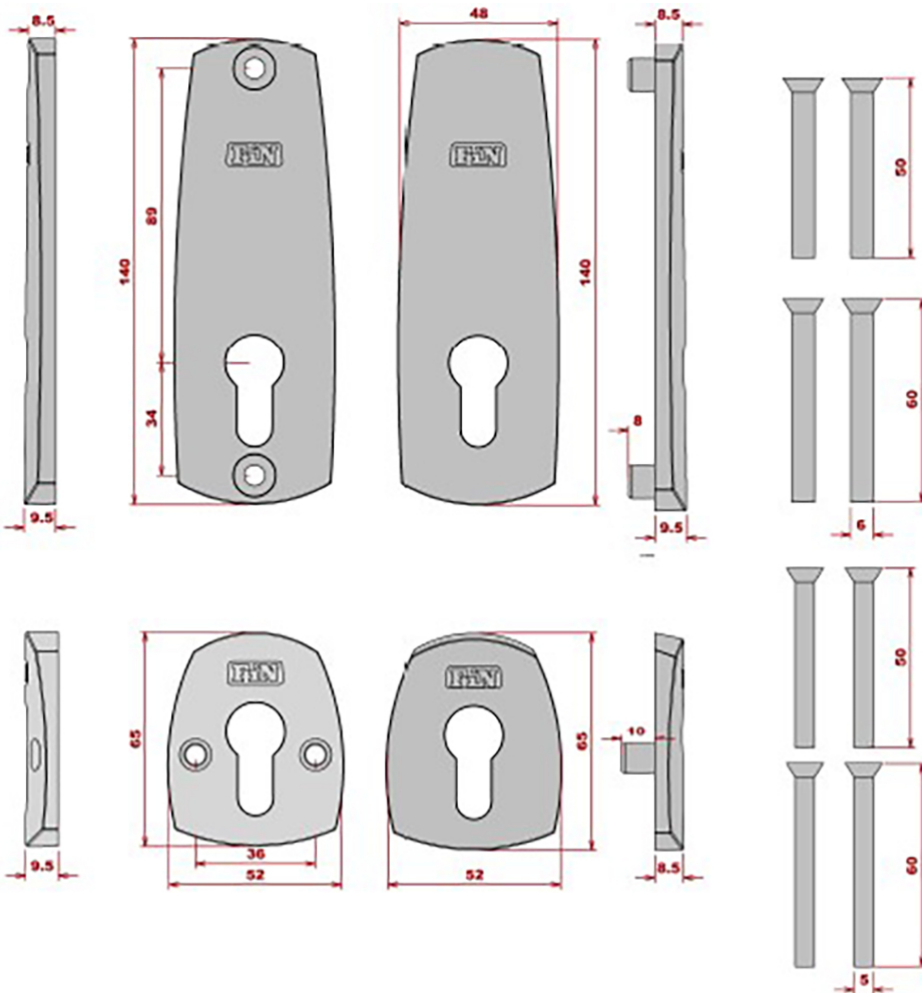

High Security Triple Front Door Lock Kit - Auto Locking BS8621 Mortice Nightlatch & BS3621 Mortice Dead Lock & BS8621 Mortice Dead Lock - Polished Chrome

Product Images

Short Description

- **Keyed Alike (KA)**
- A keyed alike Euro cylinder is a type of lock cylinder that can be opened by the same key.
- It is designed for use in situations where multiple locks are needed, but it is inconvenient to carry different keys for each lock.
- Keyed alike means that all the locks in a set have the same key combination, allowing one key to open all the locks in the set.
- The keyed alike Euro cylinder is a popular option for homes and businesses where several doors need to be secured with the same key for ease of use and convenience.
- They can be used for exterior or interior doors, and they come in different sizes to fit various types of doors.

Description

- Ultra-secure with 2 simultaneously deadbolting plus a manual deadbolt, ideal for busy built-up areas.
- High Security Triple Front Door Lock Kit
- Auto Locking
- 1 x BS8621 automatic deadbolt lock (top)
- 1 x BS3621 kitemarked manual deadbolt lock (centre)
- 1 x BS8621 automatic deadbolt lock (bottom)
- Locks keyed alike, one key opens both locks
- Registered keys cannot be copied without permission
- ABS 3 star Kitemarked cylinders with 3 keys
- Snib button to temporarily disable deadbolt
- Drill resistant lock cases, saw resistant deadbolts

Finish

- Polished Chrome plated

Dimensions

Standards This Product Conforms To

Insurance Compliant

- Manual deadbolt is BS3621 certified and kitemarked
- Automatic deadbolt is BS8621 certified.

Tested to British Standards

virtually impossible.

- Supplied with three keys.
- Maximum door thickness 54mm (for thicker doors please contact us).

Unit Of Sale

- Set - (1x Night Latch, 1x Dead Lock, 1x Auto Dead Lock, 3x Euro Cylinders, 4x Security Escutcheons, 2x Security Pull Escutcheons)