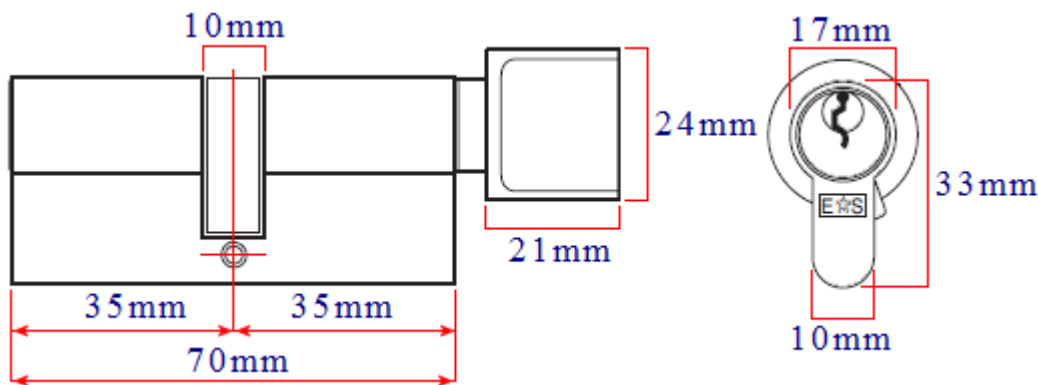

Finish

- Satin Chrome plated

Dimensions

Standards This Product Conforms To

Insurance Compliant

- Manual deadbolt is BS3621 certified and kitemarked
- Automatic deadbolt is BS8621 certified.

Tested to British Standards