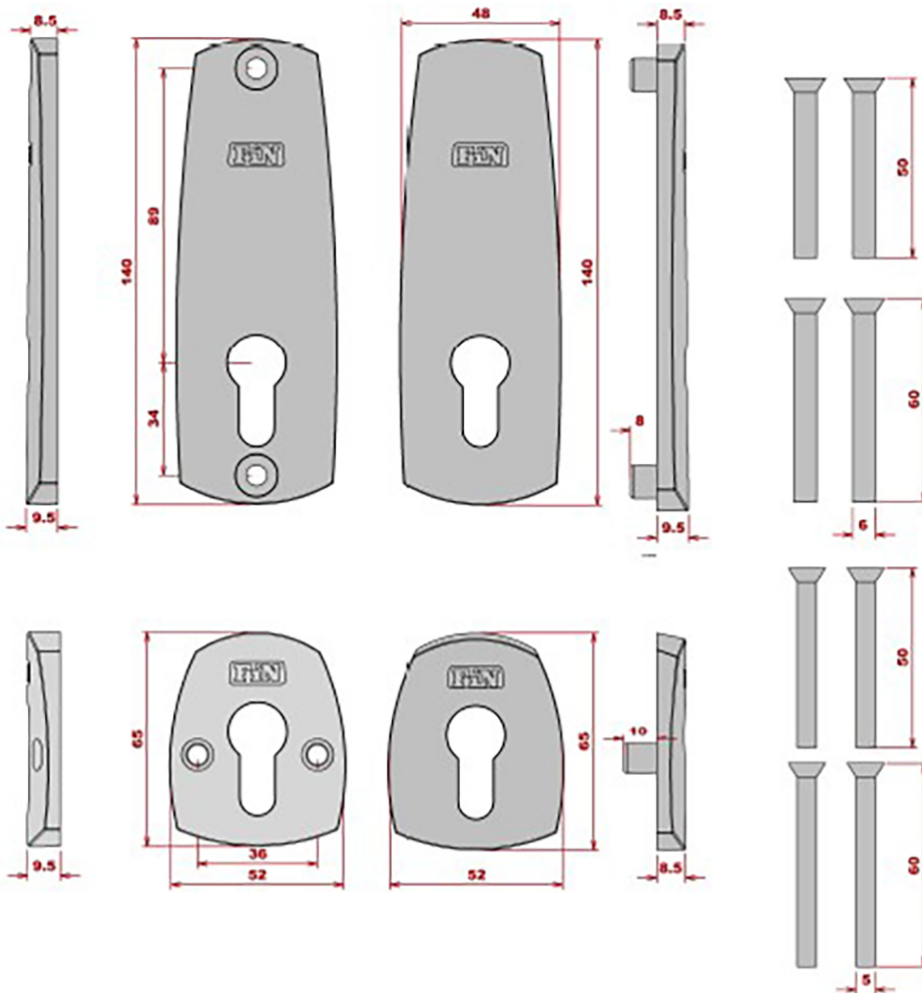

High Security Triple Front Door Lock Kit - Auto Locking BS8621 Mortice Nightlatch & BS3621 Mortice Dead Lock & BS8621 Mortice Dead Lock - Satin Chrome

Product Images

Short Description

- **Keyed Alike (KA)**
- A keyed alike Euro cylinder is a type of lock cylinder that can be opened by the same key.
- It is designed for use in situations where multiple locks are needed, but it is inconvenient to carry different keys for each lock.
- Keyed alike means that all the locks in a set have the same key combination, allowing one key to open all the locks in the set.
- The keyed alike Euro cylinder is a popular option for homes and businesses where several doors need to be secured with the same key for ease of use and convenience.
- They can be used for exterior or interior doors, and they come in different sizes to fit various types of doors.

Description

- Ultra-secure with 2 simultaneously deadbolting plus a manual deadbolt, ideal for busy built-up areas.
- High Security Triple Front Door Lock Kit
- Auto Locking
- 1 x BS8621 automatic deadbolt lock (top)
- 1 x BS3621 kitemarked manual deadbolt lock (centre)
- 1 x BS8621 automatic deadbolt lock (bottom)
- Locks keyed alike, one key opens both locks
- Registered keys cannot be copied without permission
- ABS 3 star Kitemarked cylinders with 3 keys
- Snib button to temporarily disable deadbolt
- Drill resistant lock cases, saw resistant deadbolts

Finish

- Satin Chrome plated

Dimensions

Standards This Product Conforms To

Insurance Compliant

- Manual deadbolt is BS3621 certified and kitemarked
- Automatic deadbolt is BS8621 certified.

Tested to British Standards

virtually impossible.

- Supplied with three keys.
- Maximum door thickness 54mm (for thicker doors please contact us).

Unit Of Sale

- Set - (1x Night Latch, 1x Dead Lock, 1x Auto Dead Lock, 3x Euro Cylinders, 4x Security Escutcheons, 2x Security Pull Escutcheons)