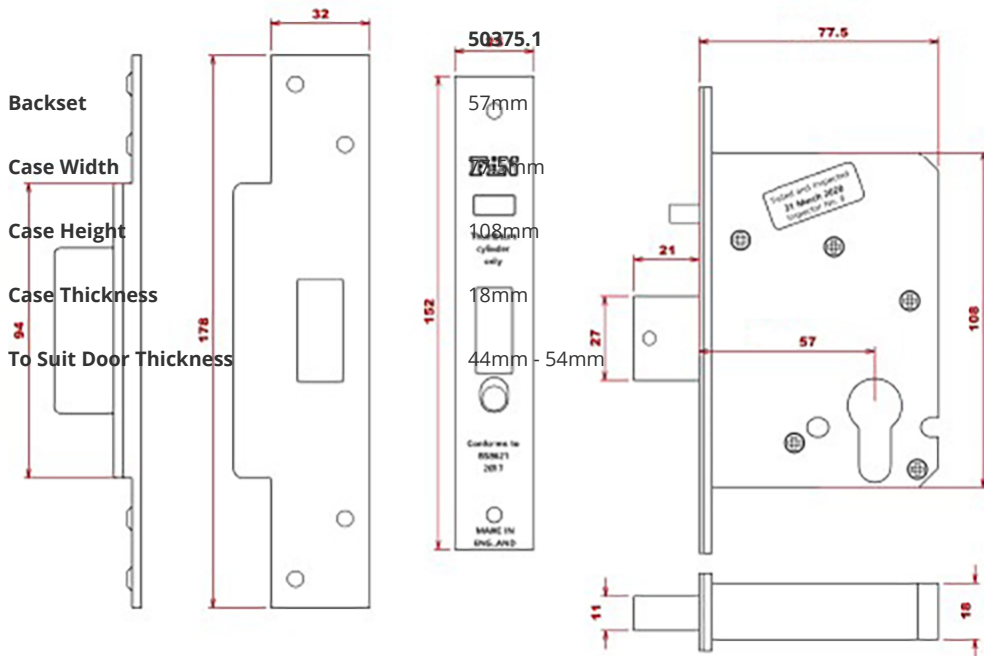

Finish

- Satin Chrome plated

Dimensions

Standards This Product Conforms To

Insurance Compliant

- Manual deadbolt is BS3621 certified and kitemarked
- Automatic deadbolt is BS8621 certified.

Tested to British Standards

virtually impossible.

- Supplied with three keys.
- Maximum door thickness 54mm (for thicker doors please contact us).

Unit Of Sale

- Set - (1x Night Latch, 1x Dead Lock, 1x Auto Dead Lock, 3x Euro Cylinders, 4x Security Escutcheons, 2x Security Pull Escutcheons)