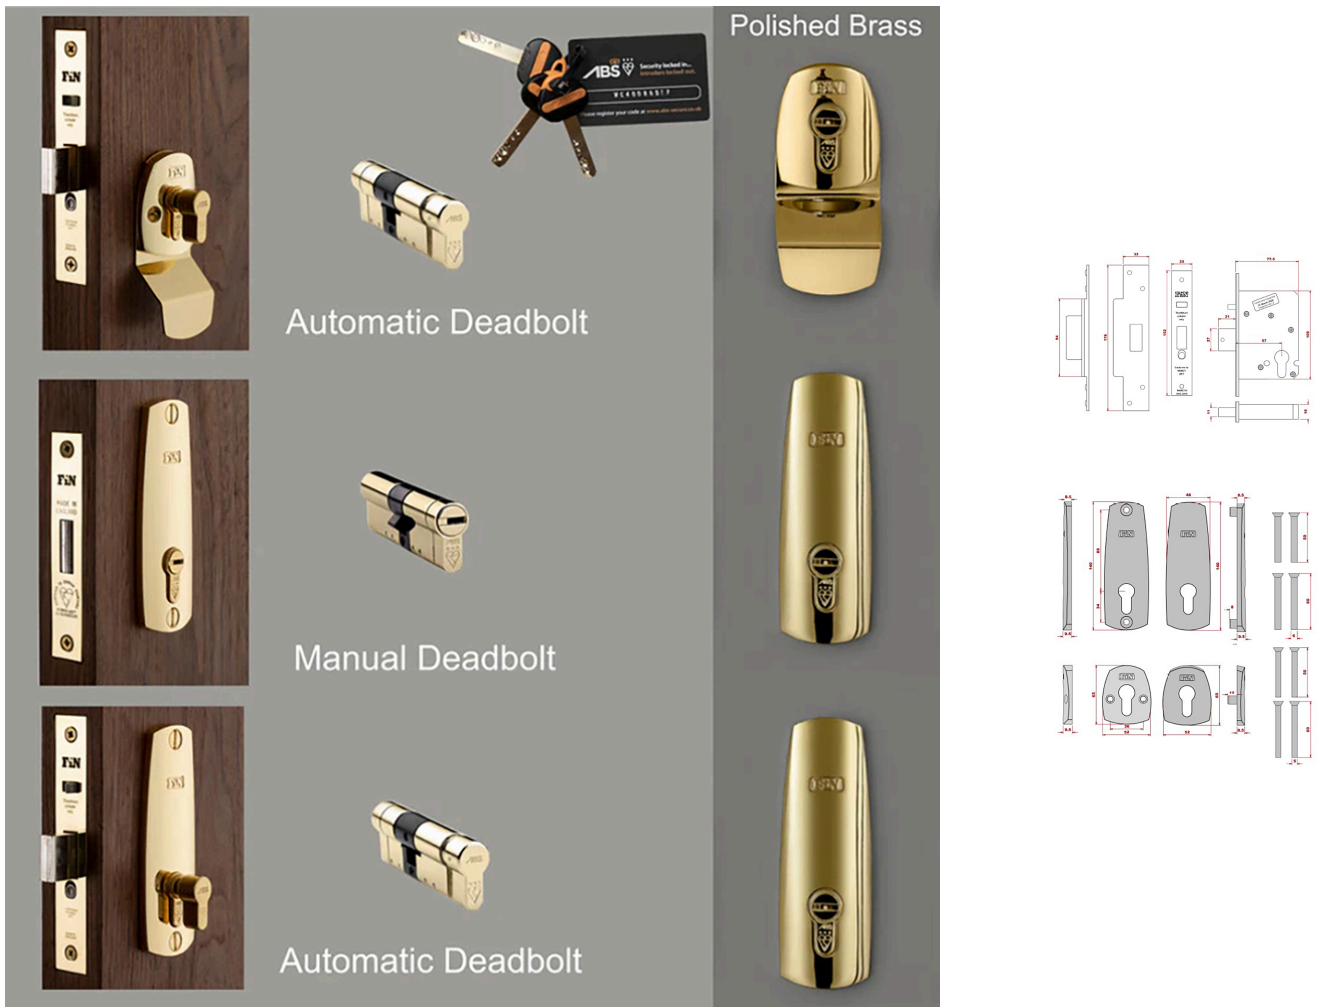

## High Security Triple Front Door Lock Kit - Auto Locking BS8621 Mortice Nightlatch & BS3621 Mortice Dead Lock & BS8621 Mortice Dead Lock - Polished Brass Plated

### Short Description

- **Keyed Alike (KA)**
- A keyed alike Euro cylinder is a type of lock cylinder that can be opened by the same key.
- It is designed for use in situations where multiple locks are needed, but it is inconvenient to carry different keys for each lock.
- Keyed alike means that all the locks in a set have the same key combination, allowing one key to open all the locks in the set.
- The keyed alike Euro cylinder is a popular option for homes and businesses where several doors need to be secured with the same key for ease of use and convenience.
- They can be used for exterior or interior doors, and they come in different sizes to fit various types of doors.

## Description

---

- Ultra-secure with 2 simultaneously deadbolting plus a manual deadbolt, ideal for busy built-up areas.
- High Security Triple Front Door Lock Kit
- Auto Locking
- 1 x BS8621 automatic deadbolt lock (top)
- 1 x BS3621 kitemarked manual deadbolt lock (centre)
- 1 x BS8621 automatic deadbolt lock (bottom)
- Locks keyed alike, one key opens both locks
- Registered keys cannot be copied without permission
- ABS 3 star Kitemarked cylinders with 3 keys
- Snib button to temporarily disable deadbolt
- Drill resistant lock cases, saw resistant deadbolts

virtually impossible.

- Supplied with three keys.
- Maximum door thickness 54mm (for thicker doors please contact us).