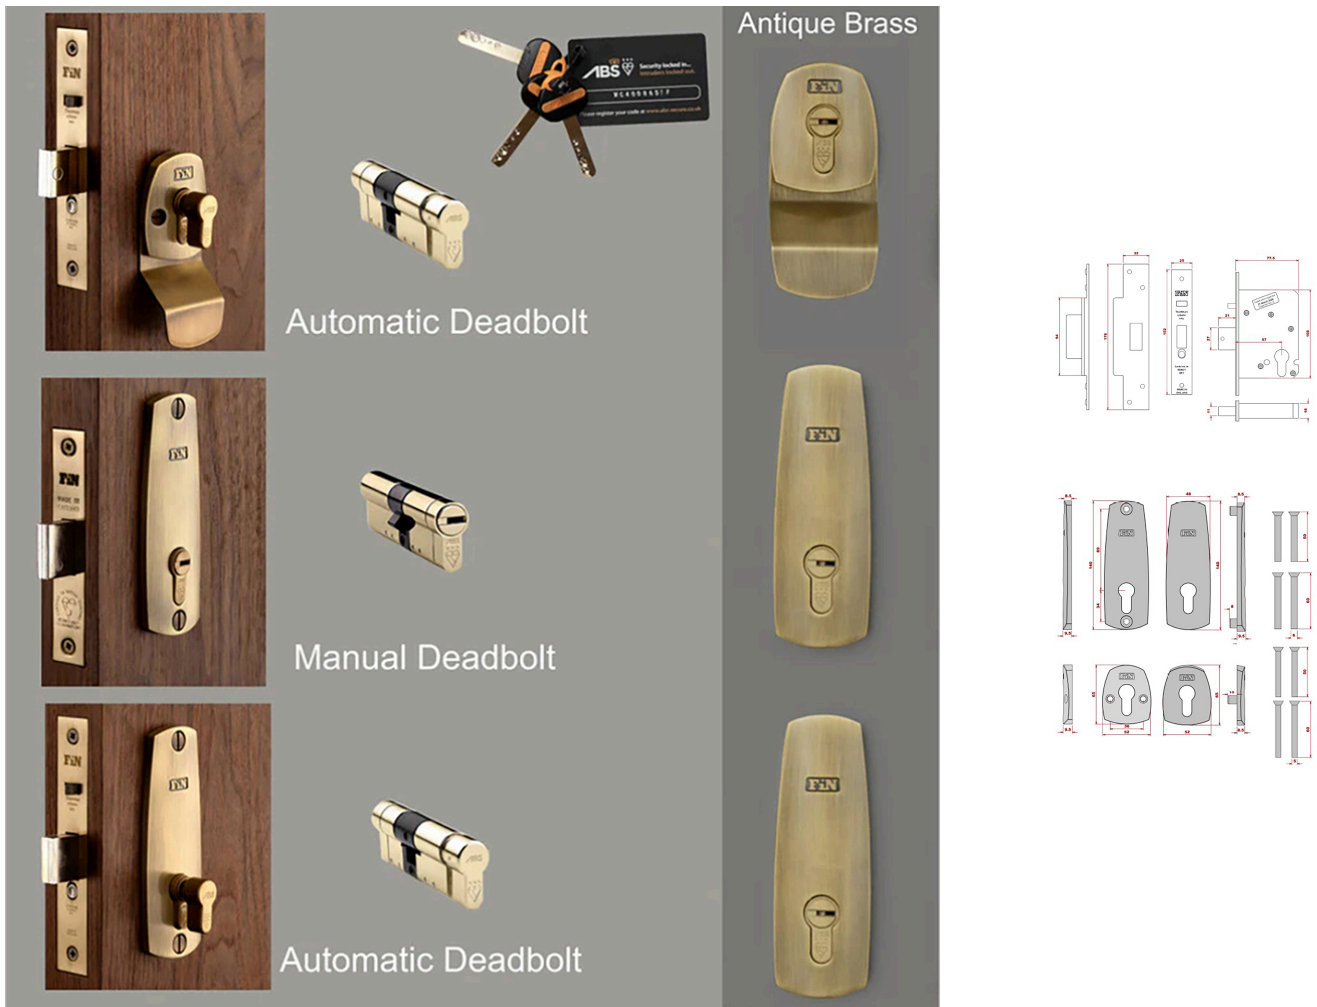

High Security Triple Front Door Lock Kit - Auto Locking BS8621 Mortice Nightlatch & BS3621 Mortice Dead Lock & BS8621 Mortice Dead Lock - Antique Brass (Lacquered)

Product Images

Short Description

- **Keyed Alike (KA)**
- A keyed alike Euro cylinder is a type of lock cylinder that can be opened by the same key.
- It is designed for use in situations where multiple locks are needed, but it is inconvenient to carry different keys for each lock.
- Keyed alike means that all the locks in a set have the same key combination, allowing one key to open all the locks in the set.
- The keyed alike Euro cylinder is a popular option for homes and businesses where several doors need to be secured with the same key for ease of use and convenience.
- They can be used for exterior or interior doors, and they come in different sizes to fit various types of doors.

Description

- Ultra-secure with 2 simultaneously deadbolting plus a manual deadbolt, ideal for busy built-up areas.
- High Security Triple Front Door Lock Kit
- Auto Locking
- 1 x BS8621 automatic deadbolt lock (top)
- 1 x BS3621 kitemarked manual deadbolt lock (centre)
- 1 x BS8621 automatic deadbolt lock (bottom)
- Locks keyed alike, one key opens both locks
- Registered keys cannot be copied without permission
- ABS 3 star Kitemarked cylinders with 3 keys
- Snib button to temporarily disable deadbolt
- Drill resistant lock cases, saw resistant deadbolts

Finish

- Antique Brass plated

Dimensions

Standards This Product Conforms To

Insurance Compliant

- Manual deadbolt is BS3621 certified and kitemarked
- Automatic deadbolt is BS8621 certified.

Tested to British Standards

- For use on inward and outward opening doors.
- Latch bolt is withdrawn by thumbturn from inside and by key from the outside.
- The main lock and one of the two dead bolt "automatically" deadlocks, when the door is closed this makes the use of a credit card to force entry