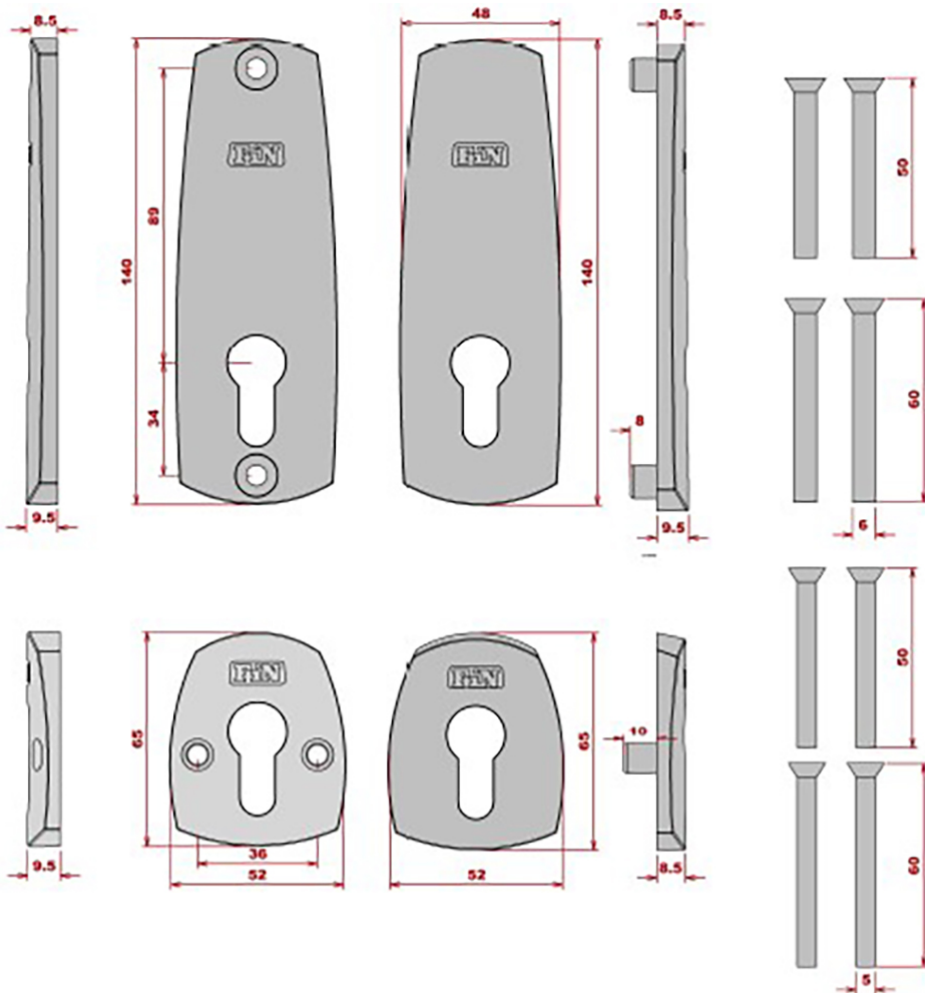

High Security Triple Front Door Lock Kit - Auto Locking BS8621 Mortice Nightlatch & BS3621 Mortice Dead Lock & BS8621 Mortice Dead Lock - Antique Brass (Lacquered)

Product Images

Short Description

- **Keyed Alike (KA)**
- A keyed alike Euro cylinder is a type of lock cylinder that can be opened by the same key.
- It is designed for use in situations where multiple locks are needed, but it is inconvenient to carry different keys for each lock.
- Keyed alike means that all the locks in a set have the same key combination, allowing one key to open all the locks in the set.
- The keyed alike Euro cylinder is a popular option for homes and businesses where several doors need to be secured with the same key for ease of use and convenience.
- They can be used for exterior or interior doors, and they come in different sizes to fit various types of doors.

Description

- Ultra-secure with 2 simultaneously deadbolting plus a manual deadbolt, ideal for busy built-up areas.
- High Security Triple Front Door Lock Kit
- Auto Locking
- 1 x BS8621 automatic deadbolt lock (top)
- 1 x BS3621 kitemarked manual deadbolt lock (centre)
- 1 x BS8621 automatic deadbolt lock (bottom)
- Locks keyed alike, one key opens both locks
- Registered keys cannot be copied without permission
- ABS 3 star Kitemarked cylinders with 3 keys
- Snib button to temporarily disable deadbolt
- Drill resistant lock cases, saw resistant deadbolts

Finish

- Antique Brass plated

Dimensions

Standards This Product Conforms To

Insurance Compliant

- Manual deadbolt is BS3621 certified and kitemarked
- Automatic deadbolt is BS8621 certified.

Tested to British Standards

virtually impossible.

- Supplied with three keys.
- Maximum door thickness 54mm (for thicker doors please contact us).

Unit Of Sale

- Set - (1x Night Latch, 1x Dead Lock, 1x Auto Dead Lock, 3x Euro Cylinders, 4x Security Escutcheons, 2x Security Pull Escutcheons)