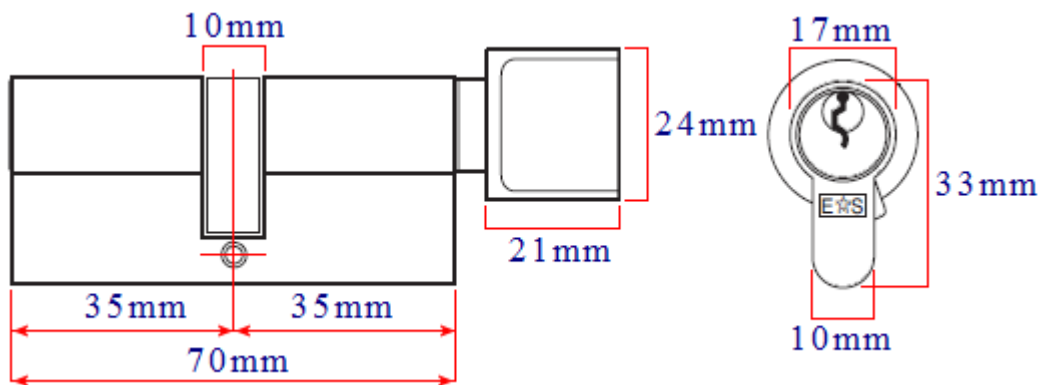

Finish

- Antique Brass plated

Dimensions

Standards This Product Conforms To

Insurance Compliant

- Manual deadbolt is BS3621 certified and kitemarked
- Automatic deadbolt is BS8621 certified.

Tested to British Standards