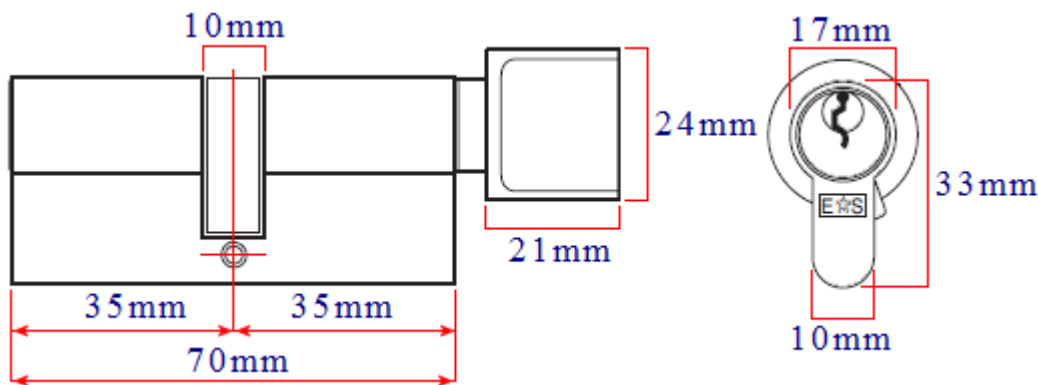

Finish

- Satin Brass plated

Dimensions

Standards This Product Conforms To

Insurance Compliant

- Manual deadbolt is BS3621 certified and kitemarked
- Automatic deadbolt is BS8621 certified.

Tested to British Standards