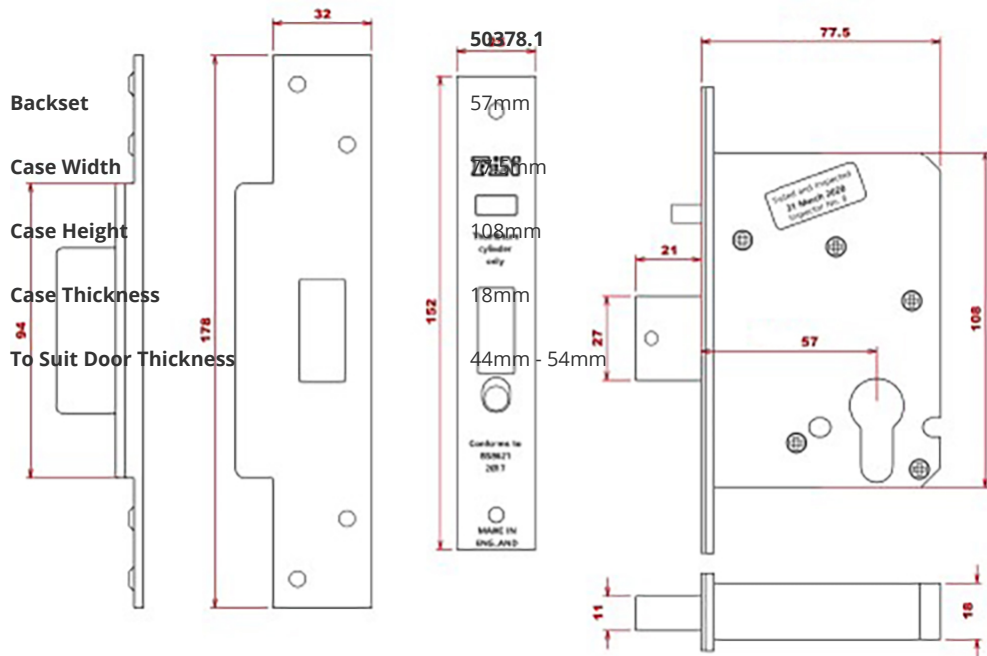

Finish

- Satin Brass plated

Dimensions

Standards This Product Conforms To

Insurance Compliant

- Manual deadbolt is BS3621 certified and kitemarked
- Automatic deadbolt is BS8621 certified.

Tested to British Standards

virtually impossible.

- Supplied with three keys.
- Maximum door thickness 54mm (for thicker doors please contact us).

Unit Of Sale

- Set - (1x Night Latch, 1x Dead Lock, 1x Auto Dead Lock, 3x Euro Cylinders, 4x Security Escutcheons, 2x Security Pull Escutcheons)