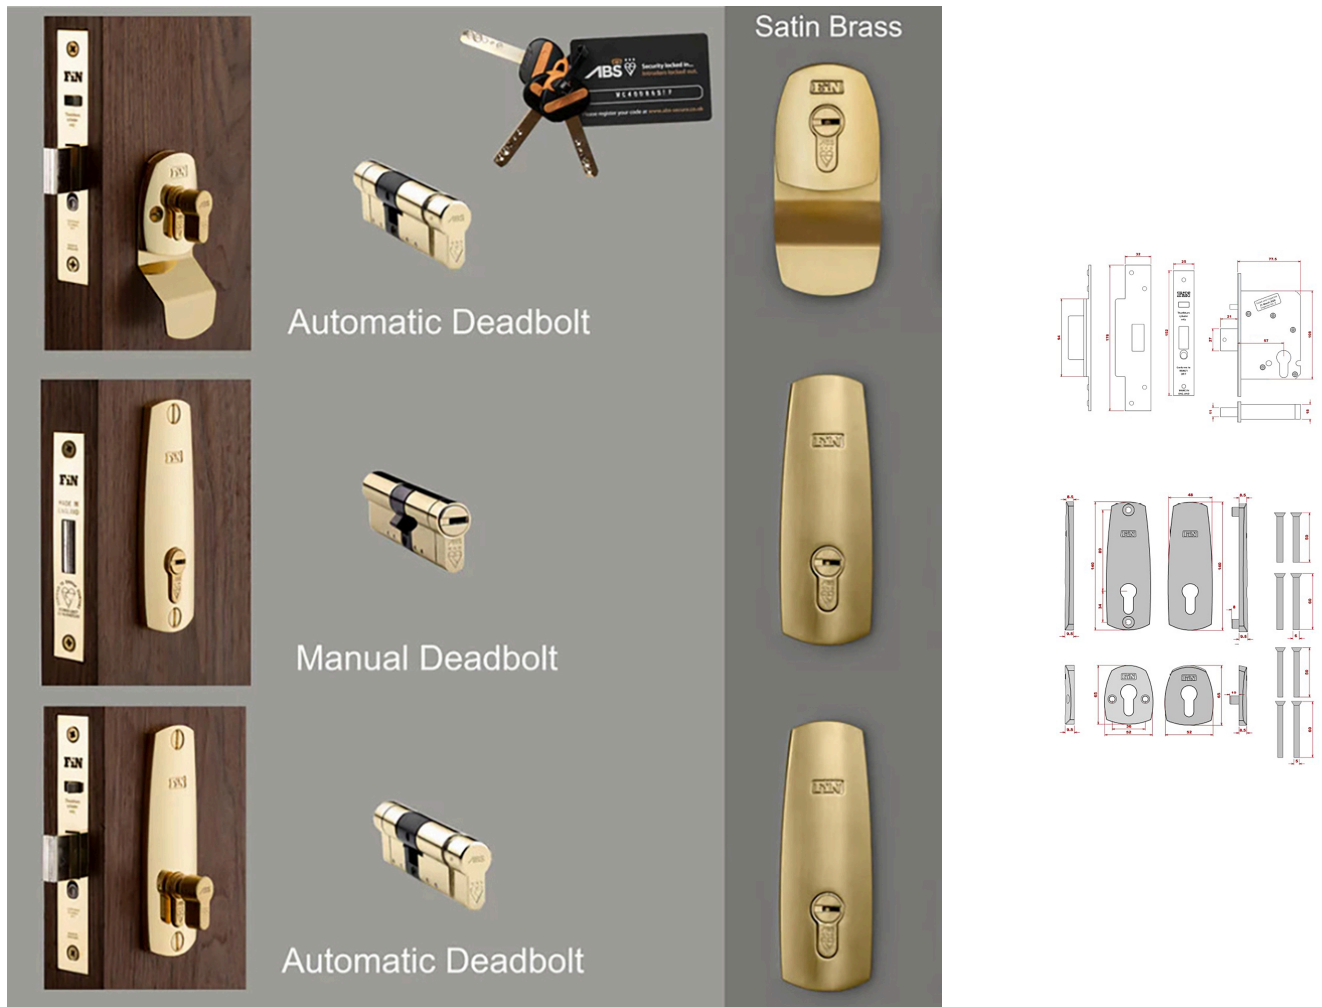

High Security Triple Front Door Lock Kit - Auto Locking BS8621 Mortice Nightlatch & BS3621 Mortice Dead Lock & BS8621 Mortice Dead Lock - Satin Brass Plated

Product Images

Short Description

- **Keyed Alike (KA)**
- A keyed alike Euro cylinder is a type of lock cylinder that can be opened by the same key.
- It is designed for use in situations where multiple locks are needed, but it is inconvenient to carry different keys for each lock.
- Keyed alike means that all the locks in a set have the same key combination, allowing one key to open all the locks in the set.
- The keyed alike Euro cylinder is a popular option for homes and businesses where several doors need to be secured with the same key for ease of use and convenience.
- They can be used for exterior or interior doors, and they come in different sizes to fit various types of doors.

Description

- Ultra-secure with 2 simultaneously deadbolting plus a manual deadbolt, ideal for busy built-up areas.
- High Security Triple Front Door Lock Kit
- Auto Locking
- 1 x BS8621 automatic deadbolt lock (top)
- 1 x BS3621 kitemarked manual deadbolt lock (centre)
- 1 x BS8621 automatic deadbolt lock (bottom)
- Locks keyed alike, one key opens both locks
- Registered keys cannot be copied without permission
- ABS 3 star Kitemarked cylinders with 3 keys
- Snib button to temporarily disable deadbolt
- Drill resistant lock cases, saw resistant deadbolts

- For use on inward and outward opening doors.
- Latch bolt is withdrawn by thumbturn from inside and by key from the outside.
- The main lock and one of the two dead bolt "automatically" deadlocks, when the door is closed this makes the use of a credit card to force entry

virtually impossible.

- Supplied with three keys.
- Maximum door thickness 54mm (for thicker doors please contact us).

Unit Of Sale

- Set - (1x Night Latch, 1x Dead Lock, 1x Auto Dead Lock, 3x Euro Cylinders, 4x Security Escutcheons, 2x Security Pull Escutcheons)