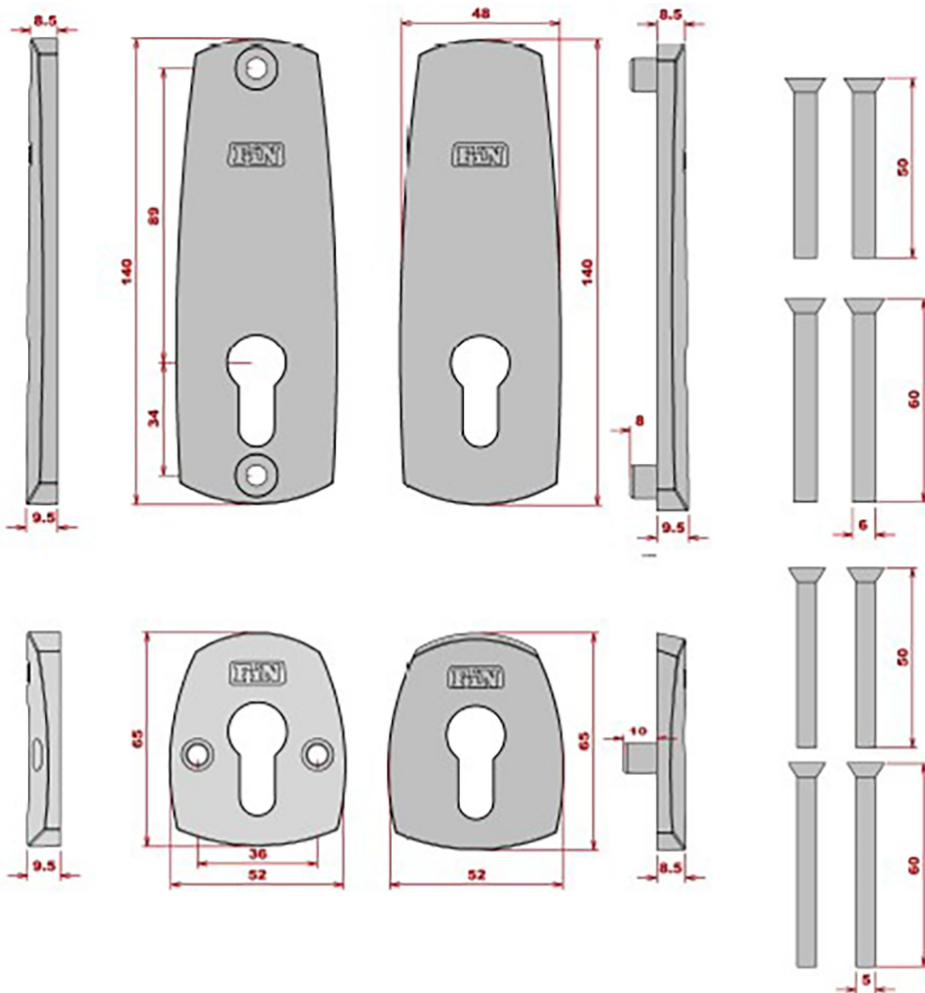

High Security Triple Front Door Lock Kit - Auto Locking BS8621 Mortice Nightlatch & BS3621 Mortice Dead Lock & BS8621 Mortice Dead Lock - Satin Brass Plated

Product Images

Short Description

- **Keyed Alike (KA)**
- A keyed alike Euro cylinder is a type of lock cylinder that can be opened by the same key.
- It is designed for use in situations where multiple locks are needed, but it is inconvenient to carry different keys for each lock.
- Keyed alike means that all the locks in a set have the same key combination, allowing one key to open all the locks in the set.
- The keyed alike Euro cylinder is a popular option for homes and businesses where several doors need to be secured with the same key for ease of use and convenience.
- They can be used for exterior or interior doors, and they come in different sizes to fit various types of doors.

Description

- Ultra-secure with 2 simultaneously deadbolting plus a manual deadbolt, ideal for busy built-up areas.
- High Security Triple Front Door Lock Kit
- Auto Locking
- 1 x BS8621 automatic deadbolt lock (top)
- 1 x BS3621 kitemarked manual deadbolt lock (centre)
- 1 x BS8621 automatic deadbolt lock (bottom)
- Locks keyed alike, one key opens both locks
- Registered keys cannot be copied without permission
- ABS 3 star Kitemarked cylinders with 3 keys
- Snib button to temporarily disable deadbolt
- Drill resistant lock cases, saw resistant deadbolts

Finish

- Satin Brass plated

Dimensions

Standards This Product Conforms To

Insurance Compliant

- Manual deadbolt is BS3621 certified and kitemarked
- Automatic deadbolt is BS8621 certified.

Tested to British Standards

virtually impossible.

- Supplied with three keys.
- Maximum door thickness 54mm (for thicker doors please contact us).

Unit Of Sale

- Set - (1x Night Latch, 1x Dead Lock, 1x Auto Dead Lock, 3x Euro Cylinders, 4x Security Escutcheons, 2x Security Pull Escutcheons)