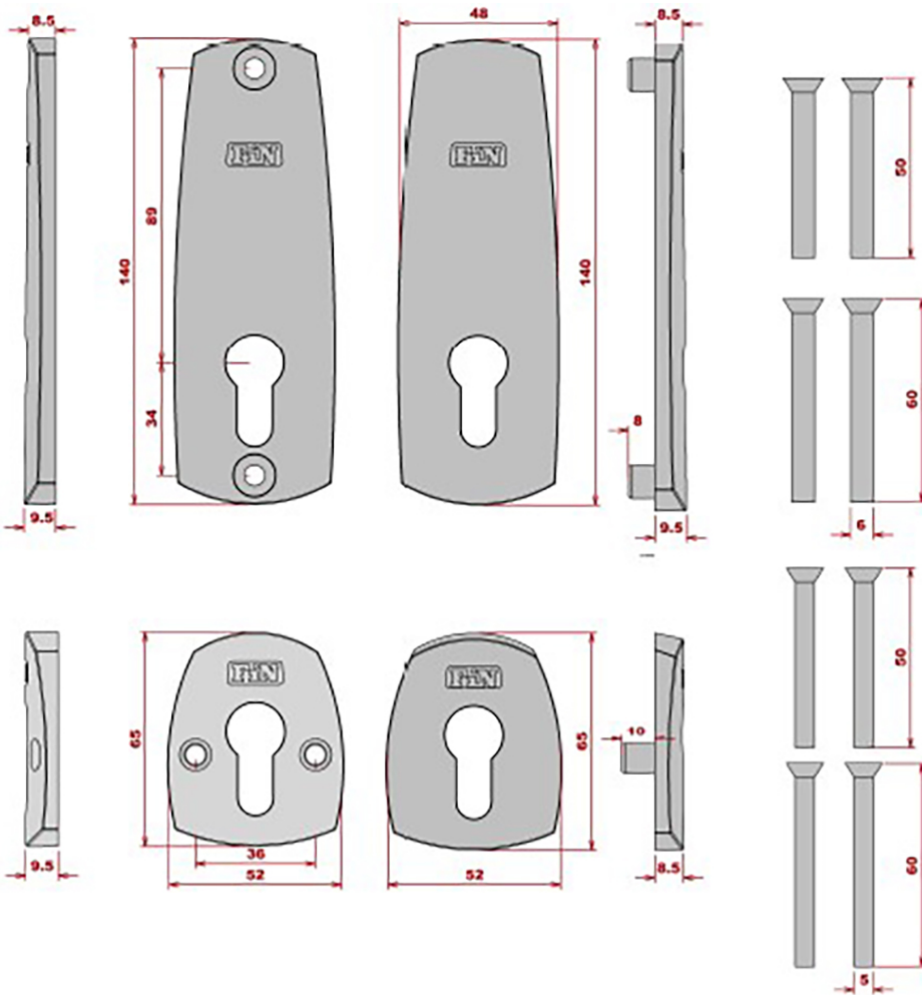

High Security Triple Front Door Lock Kit - Auto Locking BS8621 Mortice Nightlatch & BS3621 Mortice Dead Lock & BS8621 Mortice Dead Lock - Matt Bronze (Lacquered)

Product Images

Short Description

- **Keyed Alike (KA)**
- A keyed alike Euro cylinder is a type of lock cylinder that can be opened by the same key.
- It is designed for use in situations where multiple locks are needed, but it is inconvenient to carry different keys for each lock.
- Keyed alike means that all the locks in a set have the same key combination, allowing one key to open all the locks in the set.
- The keyed alike Euro cylinder is a popular option for homes and businesses where several doors need to be secured with the same key for ease of use and convenience.
- They can be used for exterior or interior doors, and they come in different sizes to fit various types of doors.

Description

- Ultra-secure with 2 simultaneously deadbolting plus a manual deadbolt, ideal for busy built-up areas.
- High Security Triple Front Door Lock Kit
- Auto Locking
- 1 x BS8621 automatic deadbolt lock (top)
- 1 x BS3621 kitemarked manual deadbolt lock (centre)
- 1 x BS8621 automatic deadbolt lock (bottom)
- Locks keyed alike, one key opens both locks
- Registered keys cannot be copied without permission
- ABS 3 star Kitemarked cylinders with 3 keys
- Snib button to temporarily disable deadbolt
- Drill resistant lock cases, saw resistant deadbolts

Finish

- Matt Bronze plated

Dimensions

Standards This Product Conforms To

Insurance Compliant

- Manual deadbolt is BS3621 certified and kitemarked
- Automatic deadbolt is BS8621 certified.

Tested to British Standards

- virtually impossible.
- Supplied with three keys.
 - Maximum door thickness 54mm (for thicker doors please contact us).

Unit Of Sale

- Set - (1x Night Latch, 1x Dead Lock, 1x Auto Dead Lock, 3x Euro Cylinders, 4x Security Escutcheons, 2x Security Pull Escutcheons)