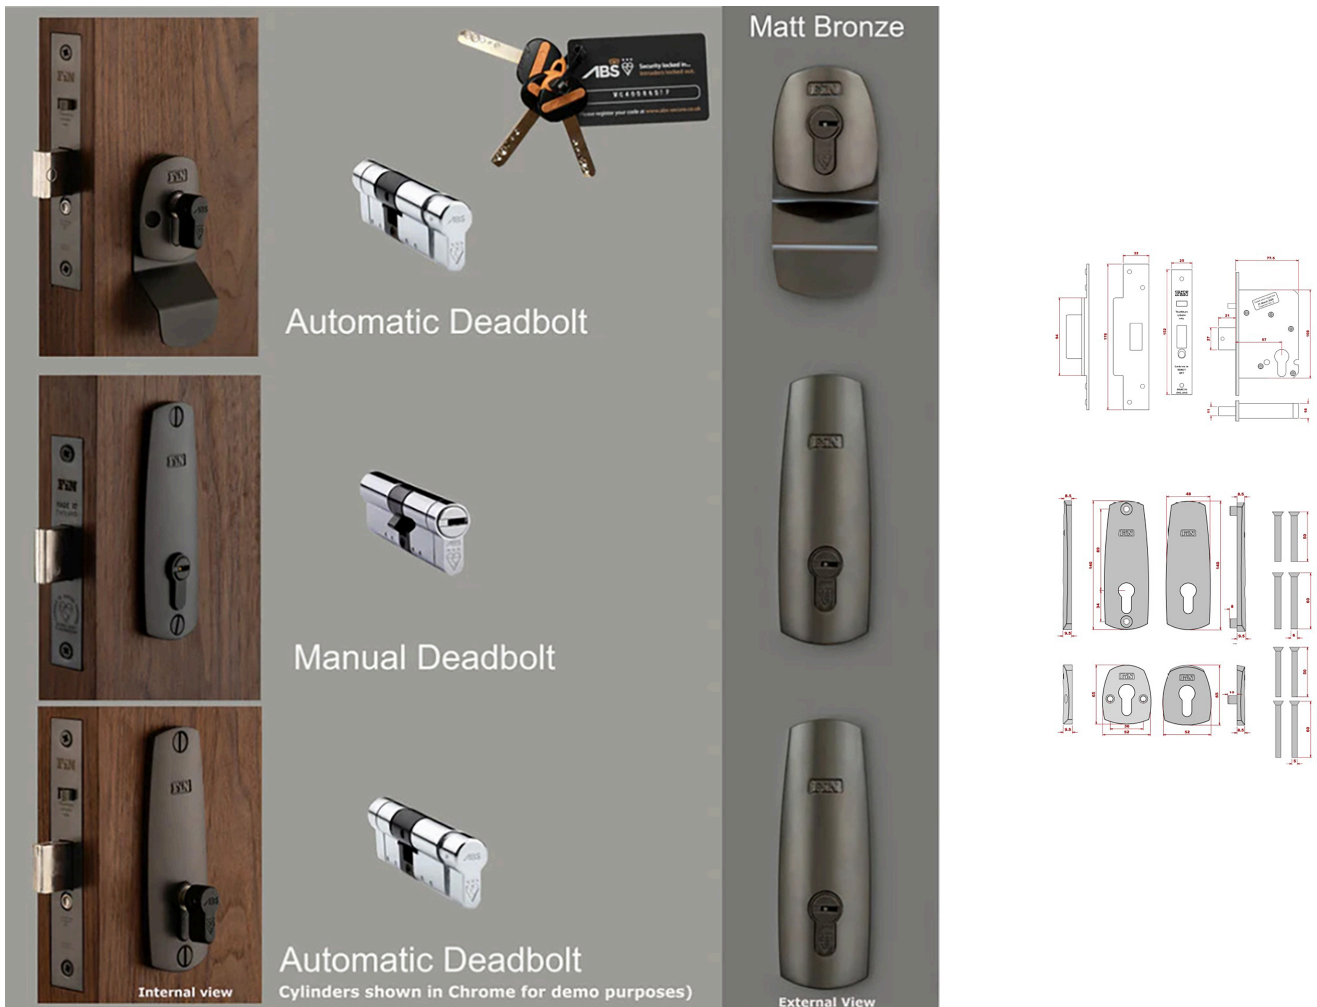

## High Security Triple Front Door Lock Kit - Auto Locking BS8621 Mortice Nightlatch & BS3621 Mortice Dead Lock & BS8621 Mortice Dead Lock - Matt Bronze (Lacquered)

### Product Images

### Short Description

- **Keyed Alike (KA)**
- A keyed alike Euro cylinder is a type of lock cylinder that can be opened by the same key.
- It is designed for use in situations where multiple locks are needed, but it is inconvenient to carry different keys for each lock.
- Keyed alike means that all the locks in a set have the same key combination, allowing one key to open all the locks in the set.
- The keyed alike Euro cylinder is a popular option for homes and businesses where several doors need to be secured with the same key for ease of use and convenience.
- They can be used for exterior or interior doors, and they come in different sizes to fit various types of doors.

## Description

---

- Ultra-secure with 2 simultaneously deadbolting plus a manual deadbolt, ideal for busy built-up areas.
- High Security Triple Front Door Lock Kit
- Auto Locking
- 1 x BS8621 automatic deadbolt lock (top)
- 1 x BS3621 kitemarked manual deadbolt lock (centre)
- 1 x BS8621 automatic deadbolt lock (bottom)
- Locks keyed alike, one key opens both locks
- Registered keys cannot be copied without permission
- 3 star Kitemarked cylinders - supplied with 6 keys
- Snib button to temporarily disable deadbolt
- Drill resistant lock cases, saw resistant deadbolts