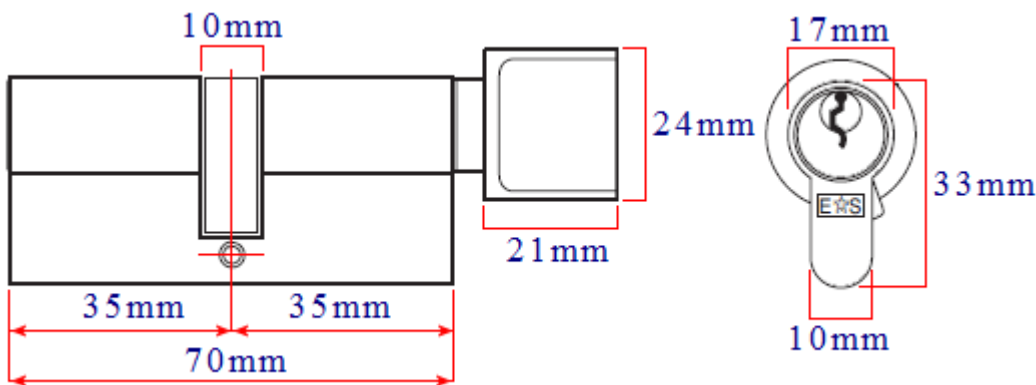

Finish

- Matt Bronze plated

Dimensions

Standards This Product Conforms To

Insurance Compliant

- Manual deadbolt is BS3621 certified and kitemarked
- Automatic deadbolt is BS8621 certified.

Tested to British Standards