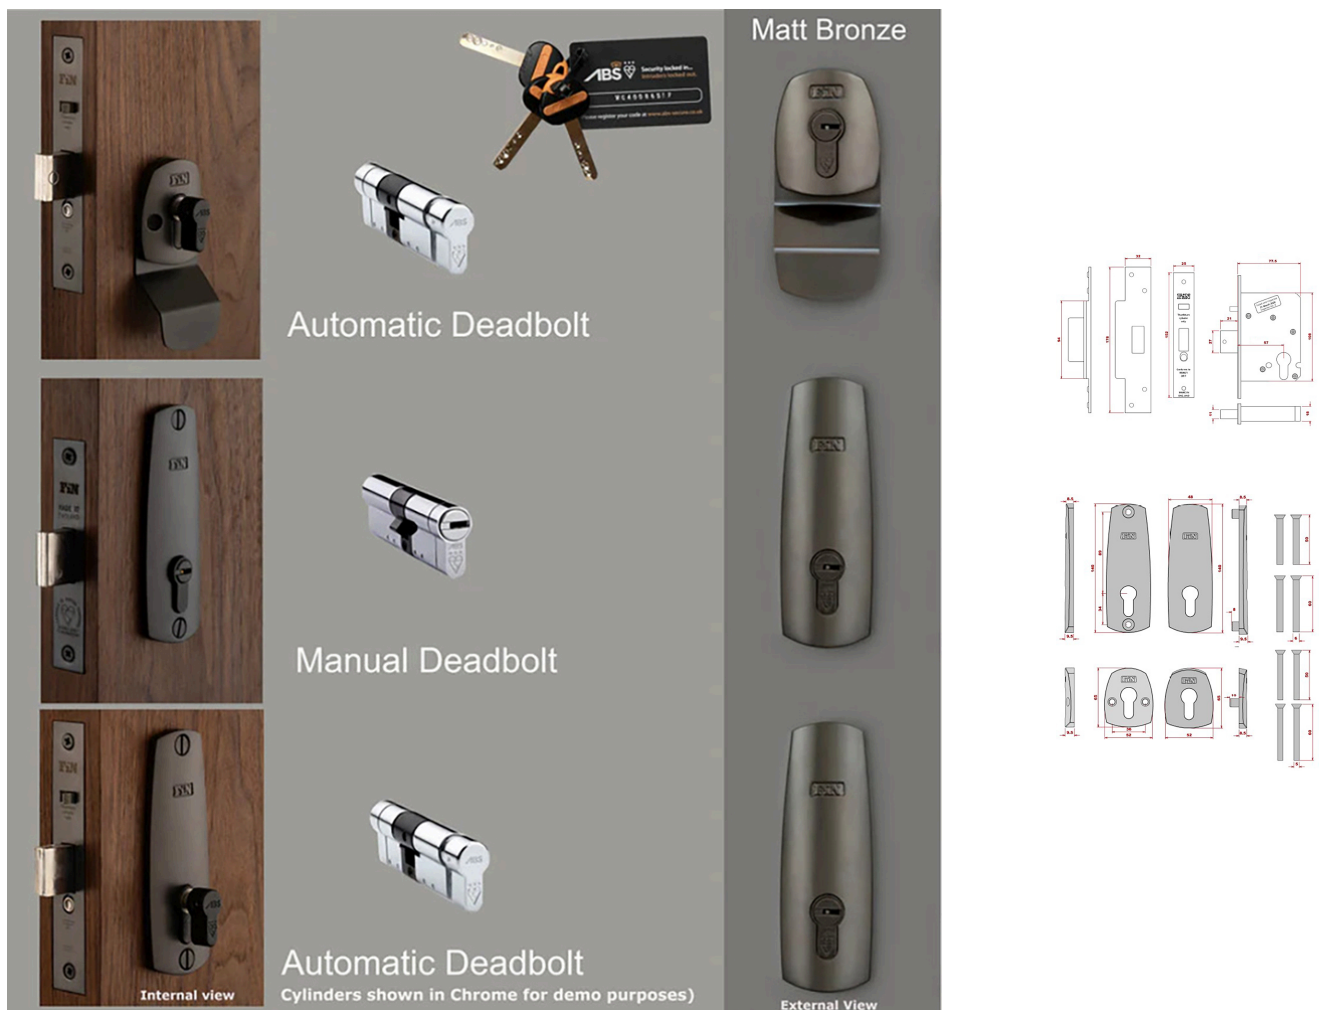

High Security Triple Front Door Lock Kit - Auto Locking BS8621 Mortice Nightlatch & BS3621 Mortice Dead Lock & BS8621 Mortice Dead Lock - Matt Bronze (Lacquered)

Product Images

Short Description

- **Keyed Alike (KA)**
- A keyed alike Euro cylinder is a type of lock cylinder that can be opened by the same key.
- It is designed for use in situations where multiple locks are needed, but it is inconvenient to carry different keys for each lock.
- Keyed alike means that all the locks in a set have the same key combination, allowing one key to open all the locks in the set.
- The keyed alike Euro cylinder is a popular option for homes and businesses where several doors need to be secured with the same key for ease of use and convenience.
- They can be used for exterior or interior doors, and they come in different sizes to fit various types of doors.

Description

- Ultra-secure with 2 simultaneously deadbolting plus a manual deadbolt, ideal for busy built-up areas.
- High Security Triple Front Door Lock Kit
- Auto Locking
- 1 x BS8621 automatic deadbolt lock (top)
- 1 x BS3621 kitemarked manual deadbolt lock (centre)
- 1 x BS8621 automatic deadbolt lock (bottom)
- Locks keyed alike, one key opens both locks
- Registered keys cannot be copied without permission
- ABS 3 star Kitemarked cylinders with 3 keys
- Snib button to temporarily disable deadbolt
- Drill resistant lock cases, saw resistant deadbolts

Finish

- Matt Bronze plated

Dimensions

Standards This Product Conforms To

Insurance Compliant

- Manual deadbolt is BS3621 certified and kitemarked
- Automatic deadbolt is BS8621 certified.

Tested to British Standards

- For use on inward and outward opening doors.
- Latch bolt is withdrawn by thumbturn from inside and by key from the outside.
- The main lock and one of the two dead bolt "automatically" deadlocks, when the door is closed this makes the use of a credit card to force entry