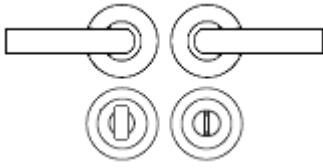

How To Order Lever Handles With A Rose

- **For Non-Locking Doors** - 1 x (Pair) Lever Handles Only

- **For Locking Doors** - 1 x (Pair) Lever Handles Only + 2 x (Each) Standard Escutcheons

- **For Euro Cylinder Locking Doors** - 1 x (Pair) Lever Handles Only + 2 x (Each) Euro Escutcheons

- **For Locking Bathroom Doors** - 1 x Pair Lever Handles Only + 1 x (Set) Turn & Emergency Release

Matching Accessories

- **Standard escutcheon** - (key hole cover to suit regular "chubb style locks")
- **Euro profile escutcheon** - (key hole cover to suit euro profile cylinders)
- **Turn & emergency release** - (a thumbturn used to lock bathroom doors, WC's and toilet doors)

Base Material

- Made from grade 304 stainless steel

Finish Details

- Satin Stainless Steel

Operation

- Both levers are sprung to ensure the lever always returns to its starting position

Size Information

- Rose Diameter - 30mm
- Rose Thickness - 2mm
- Lever Length - 131mm
- Lever Diameter - 19mm

Spindle Size

- 8mm x 8mm square - UK Standard.

Fixings

- Comes supplied with male and female bolt through fixings and 8mm spindle
- Grub screw fixing to spindle for extra strength once fitted to the door
- Lever is fitted to the door using the patented 3 piece rose system