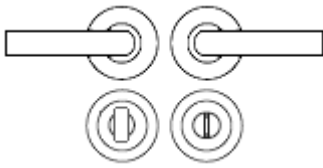

Matching Accessories

- **Standard escutcheon** - (key hole cover to suit regular "chubb style locks")
- **Euro profile escutcheon** - (key hole cover to suit euro profile cylinders)
- **Turn & emergency release** - (a thumbturn used to lock bathroom doors, WC's and toilet doors)

Base Material

- Made from grade 304 stainless steel

Finish Details

- Satin Stainless Steel

Operation

- Both levers are sprung to ensure the lever always returns to its starting position

Size Information

- Rose Diameter - 30mm
- Rose Thickness - 2mm
- Lever Length - 131mm
- Lever Diameter - 18mm x 10mm

Spindle Size

- 8mm x 8mm square - UK Standard.

Fixings

- Comes supplied with male and female bolt through fixings and 8mm spindle
- Grub screw fixing to spindle for extra strength once fitted to the door
- Lever is fitted to the door using the patented 3 piece rose system

Usage

- Suitable for residential or commercial use
- Suitable for internal or external use

Standards This Product Conforms To

- EN 1906 - European performance test standards for lever handles.
- Category of use 3 - High frequency of use by public or others with little incentive to exercise with care and with a high chance of misuse

Unit Of Sale

- Lever handles are sold in pairs (One pair consists of 1x left hand and 1x right hand)