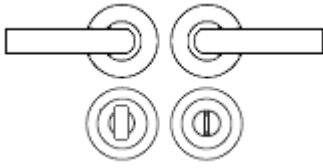

How To Order Lever Handles With A Rose

- **For Non-Locking Doors** - 1 x (Pair) Lever Handles Only

- **For Locking Doors** - 1 x (Pair) Lever Handles Only + 2 x (Each) Standard Escutcheons

- **For Euro Cylinder Locking Doors** - 1 x (Pair) Lever Handles Only + 2 x (Each) Euro Escutcheons

- **For Locking Bathroom Doors** - 1 x Pair Lever Handles Only + 1 x (Set) Turn & Emergency Release

Matching Accessories

- **Standard escutcheon** - (key hole cover to suit regular "chubb style locks")
- **Euro profile escutcheon** - (key hole cover to suit euro profile cylinders)
- **Turn & emergency release** - (a thumbturn used to lock bathroom doors, WC's and toilet doors)

Base Material

- Made from grade 304 stainless steel

Finish Details

- Satin Stainless Steel

Operation

- Both levers are sprung to ensure the lever always returns to its starting position

Size Information

- Rose Diameter - 30mm
- Rose Thickness - 2mm
- Lever Length - 131mm
- Lever Diameter - 20mm x 7mm

Spindle Size

- 8mm x 8mm square - UK Standard.

Fixings

- Comes supplied with male and female bolt through fixings and 8mm spindle
- Grub screw fixing to spindle for extra strength once fitted to the door
- Lever is fitted to the door using the patented 3 piece rose system