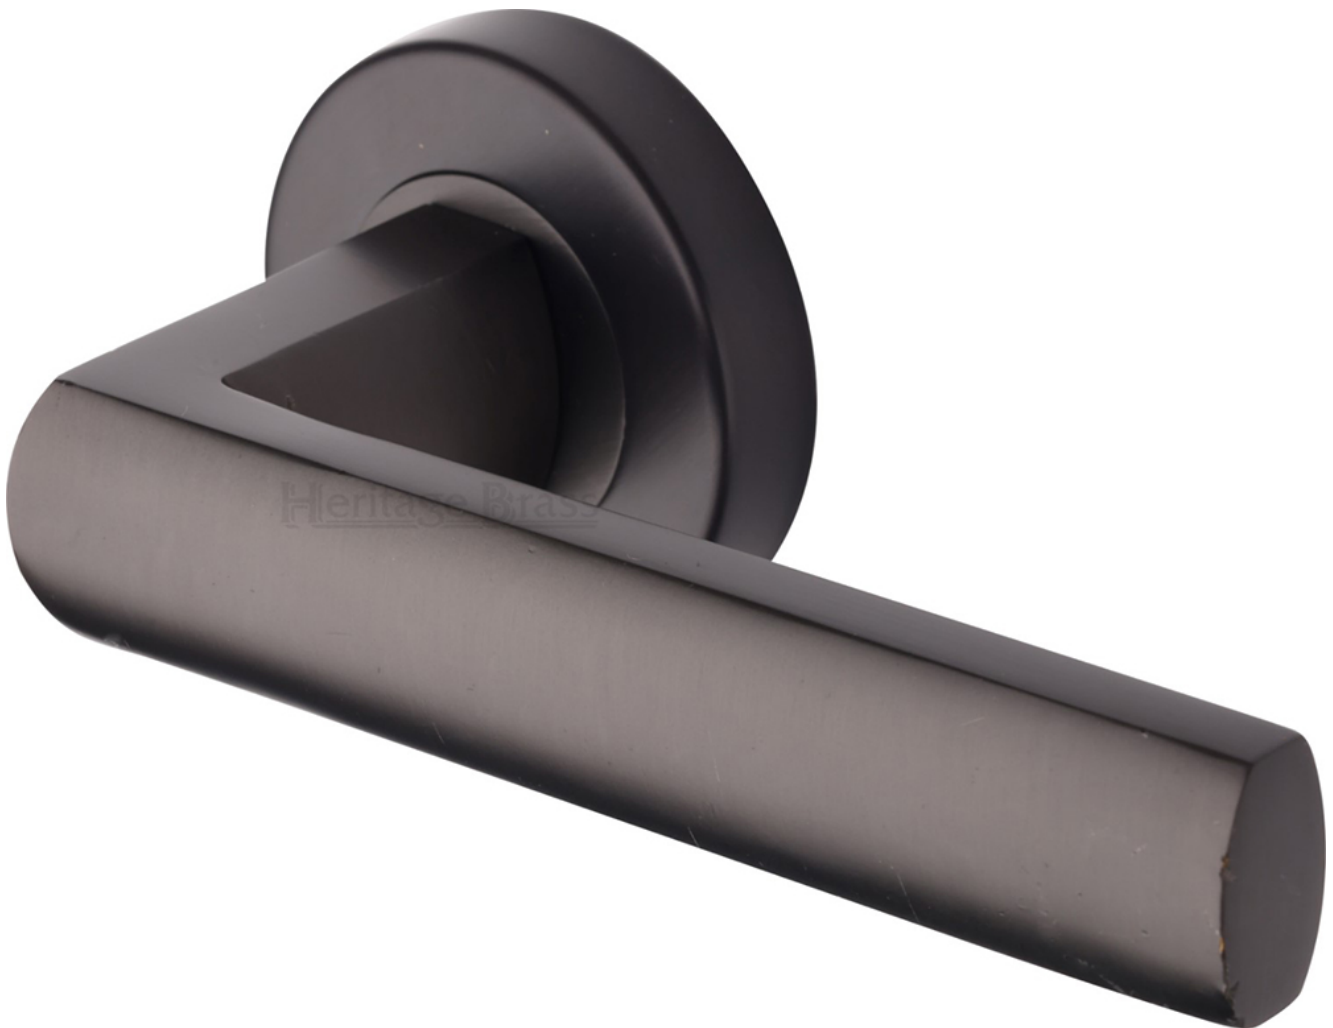

Poseidon Lever Handle On Round Rose - Matt Bronze (Lacquered)

Product Images

Description

- Poseidon lever handles with round concealed fix rose
- Architectural quality
- Matching antique brass accessories available including standard escutcheons (keyhole covers), euro profile escutcheons, bathroom turn & release set and locks latches and hinges

- **For Locking Bathroom Doors** - 1 x Pair Lever Handles Only + 1 x (Set) Turn & Emergency Release

Matching Accessories

- **Standard escutcheon** - (key hole cover to suit regular "chubb style locks")
- **Euro profile escutcheon** - (key hole cover to suit euro profile cylinders)
- **Turn & emergency release** - (a thumbturn used to lock bathroom doors, WC's and toilet doors)

Base Material

- Made from solid brass

Finish Details

- Matt Bronze

Operation

- Both levers are sprung to ensure the lever always returns to its starting position.

Size Information

- Rose Diameter - 53mm
- Rose Thickness - 11mm

Spindle Size

- 8mm x 8mm square - UK Standard.

Fixings

- Concealed bolt together fixings via male and female bolts.
- Grub screw fixing to spindle for extra strength once fitted to the door.

Usage

- Suitable for residential use.
- Suitable for internal use.