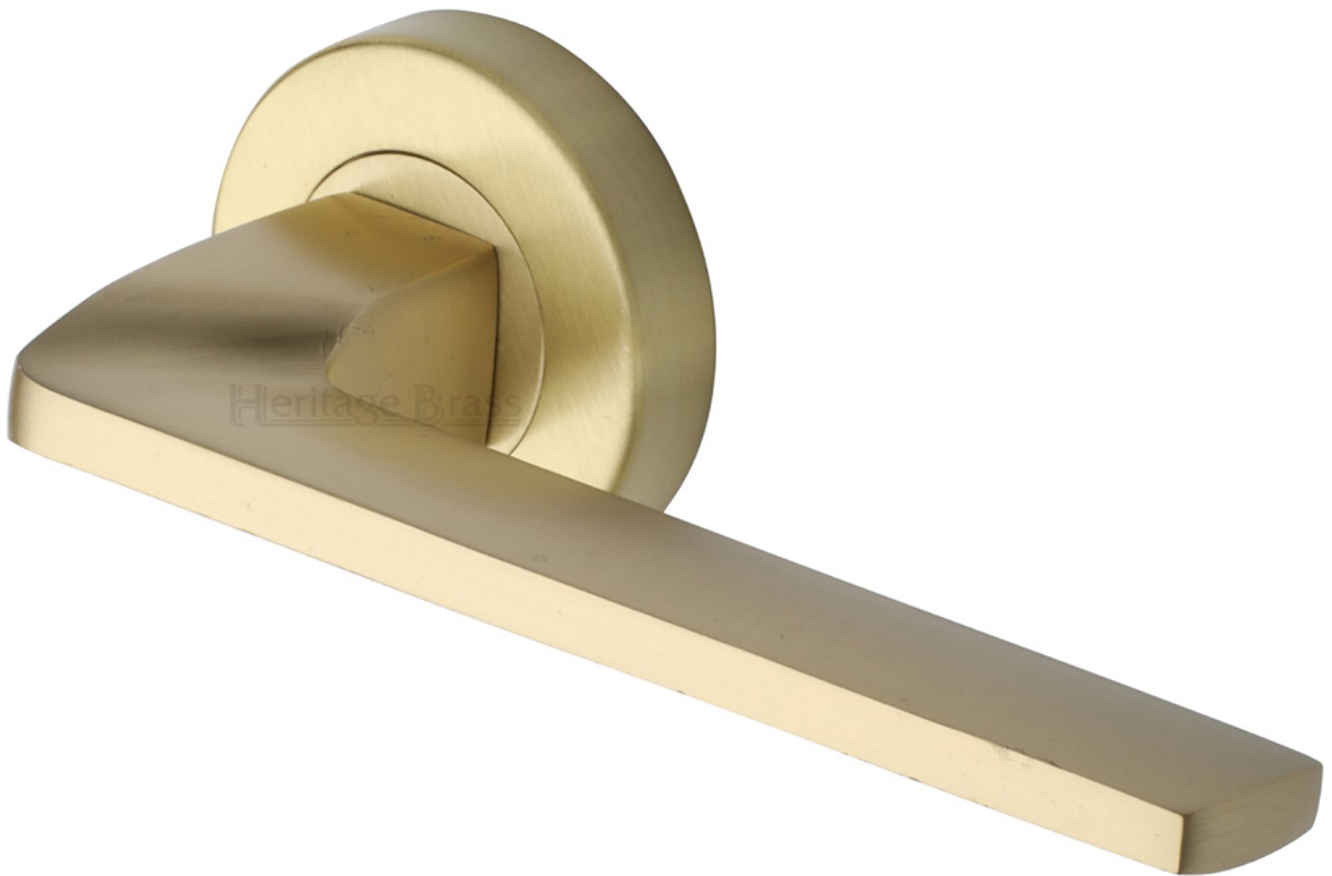

Metro Angled Lever Handle On Round Rose - Satin Brass (Lacquered)

Product Images

Description

- Metro Angled lever handles with round concealed fix rose
- Architectural quality
- Matching antique brass accessories available including standard escutcheons (keyhole covers), euro profile escutcheons, bathroom turn & release set and locks latches and hinges

Base Material

- Made from solid brass

Finish Details

- Satin Brass

Operation

- Both levers are sprung to ensure the lever always returns to its starting position.

Size Information

- Rose Diameter - 53mm
- Rose Thickness - 11mm

Spindle Size

- 8mm x 8mm square - UK Standard.

Fixings

- Concealed bolt together fixings via male and female bolts.
- Grub screw fixing to spindle for extra strength once fitted to the door.

Usage

- Suitable for residential use.
- Suitable for internal use.

Unit Of Sale

- Lever handles are sold in pairs. (One pair consists of 1x left hand and 1x right hand).

Products in this set

50444.1 - Metro Angled Lever Handle On Round Rose - Satin Brass (Lacquered) - Pair