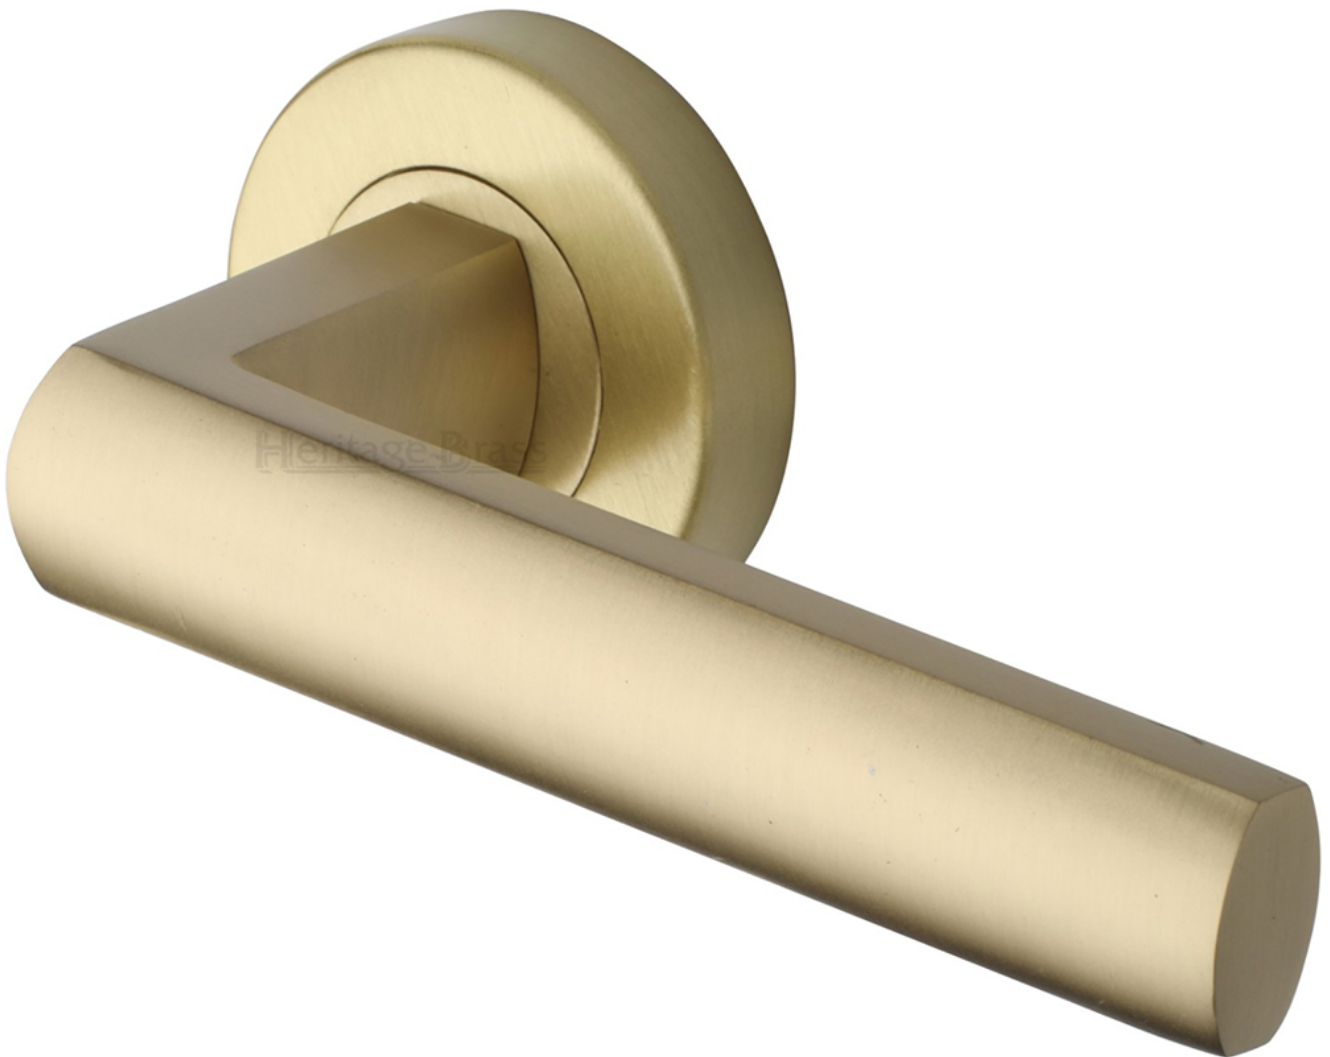

## Poseidon Lever Handle On Round Rose - Satin Brass (Lacquered)

### Description

---

- Poseidon lever handles with round concealed fix rose
- Architectural quality
- Matching antique brass accessories available including standard escutcheons (keyhole covers), euro profile escutcheons, bathroom turn & release set and locks latches and hinges

## Base Material

- Made from solid brass

## Size Information

- Rose Diameter - 53mm
- Rose Thickness - 11mm