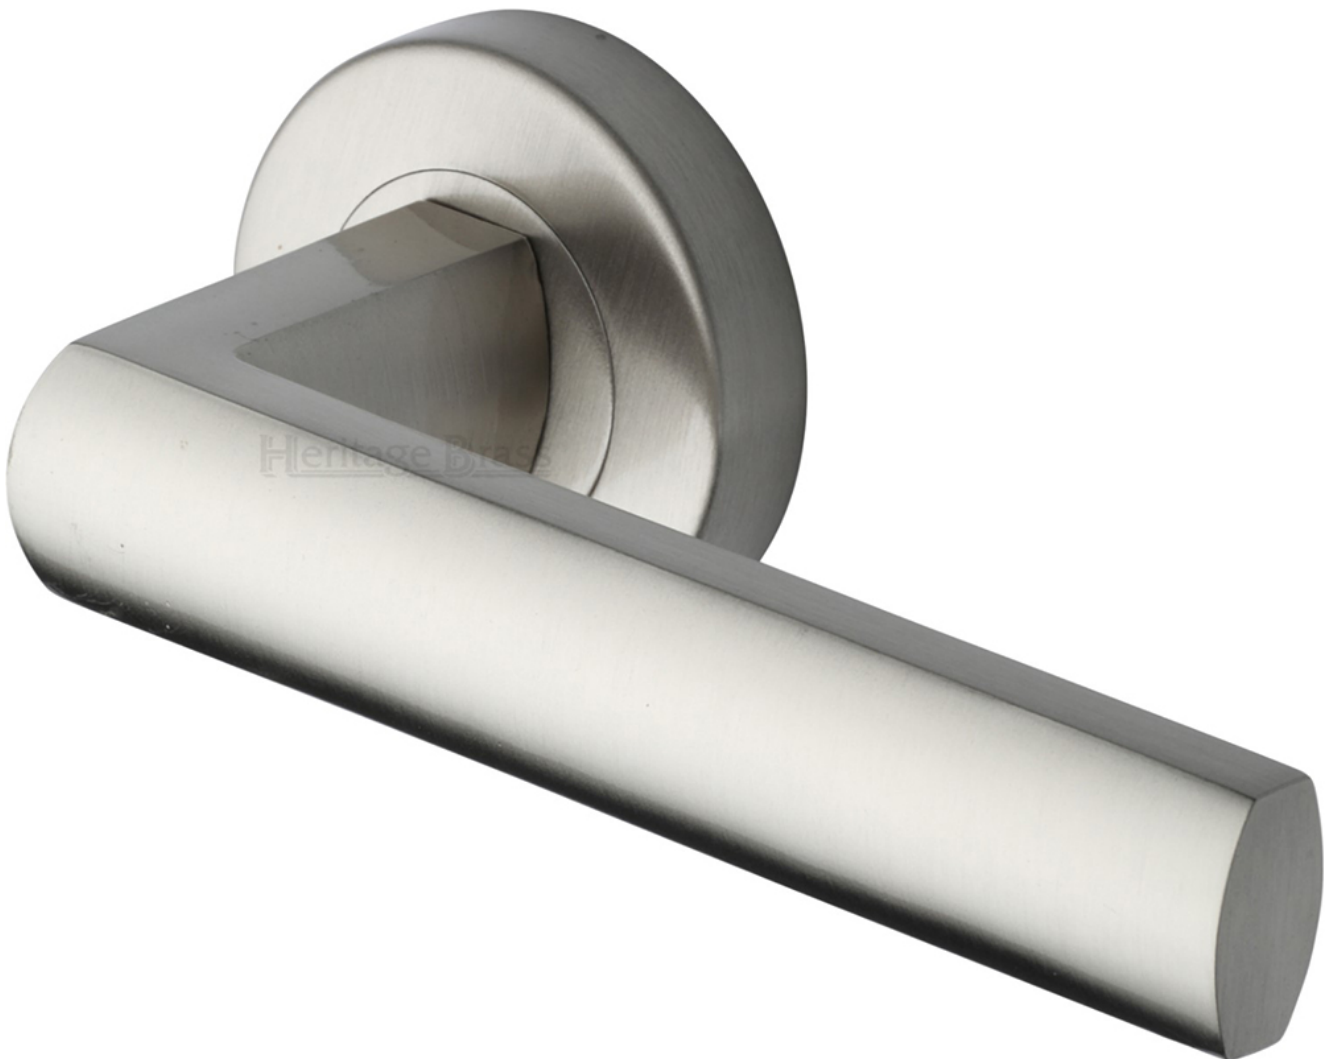

Poseidon Lever Handle On Round Rose - Satin Nickel

Product Images

Description

- Poseidon lever handles with round concealed fix rose
- Architectural quality
- Matching antique brass accessories available including standard escutcheons (keyhole covers), euro profile escutcheons, bathroom turn & release set and locks latches and hinges

- **For Locking Bathroom Doors** - 1 x Pair Lever Handles Only + 1 x (Set) Turn & Emergency Release

Matching Accessories

- **Standard escutcheon** - (key hole cover to suit regular "chubb style locks")
- **Euro profile escutcheon** - (key hole cover to suit euro profile cylinders)
- **Turn & emergency release** - (a thumbturn used to lock bathroom doors, WC's and toilet doors)

Base Material

- Made from solid brass

Finish Details

- Satin Nickel

Operation

- Both levers are sprung to ensure the lever always returns to its starting position.

Size Information

- Rose Diameter - 53mm
- Rose Thickness - 11mm

Spindle Size

- 8mm x 8mm square - UK Standard.

Fixings

- Concealed bolt together fixings via male and female bolts.
- Grub screw fixing to spindle for extra strength once fitted to the door.

Usage

- Suitable for residential use.
- Suitable for internal use.