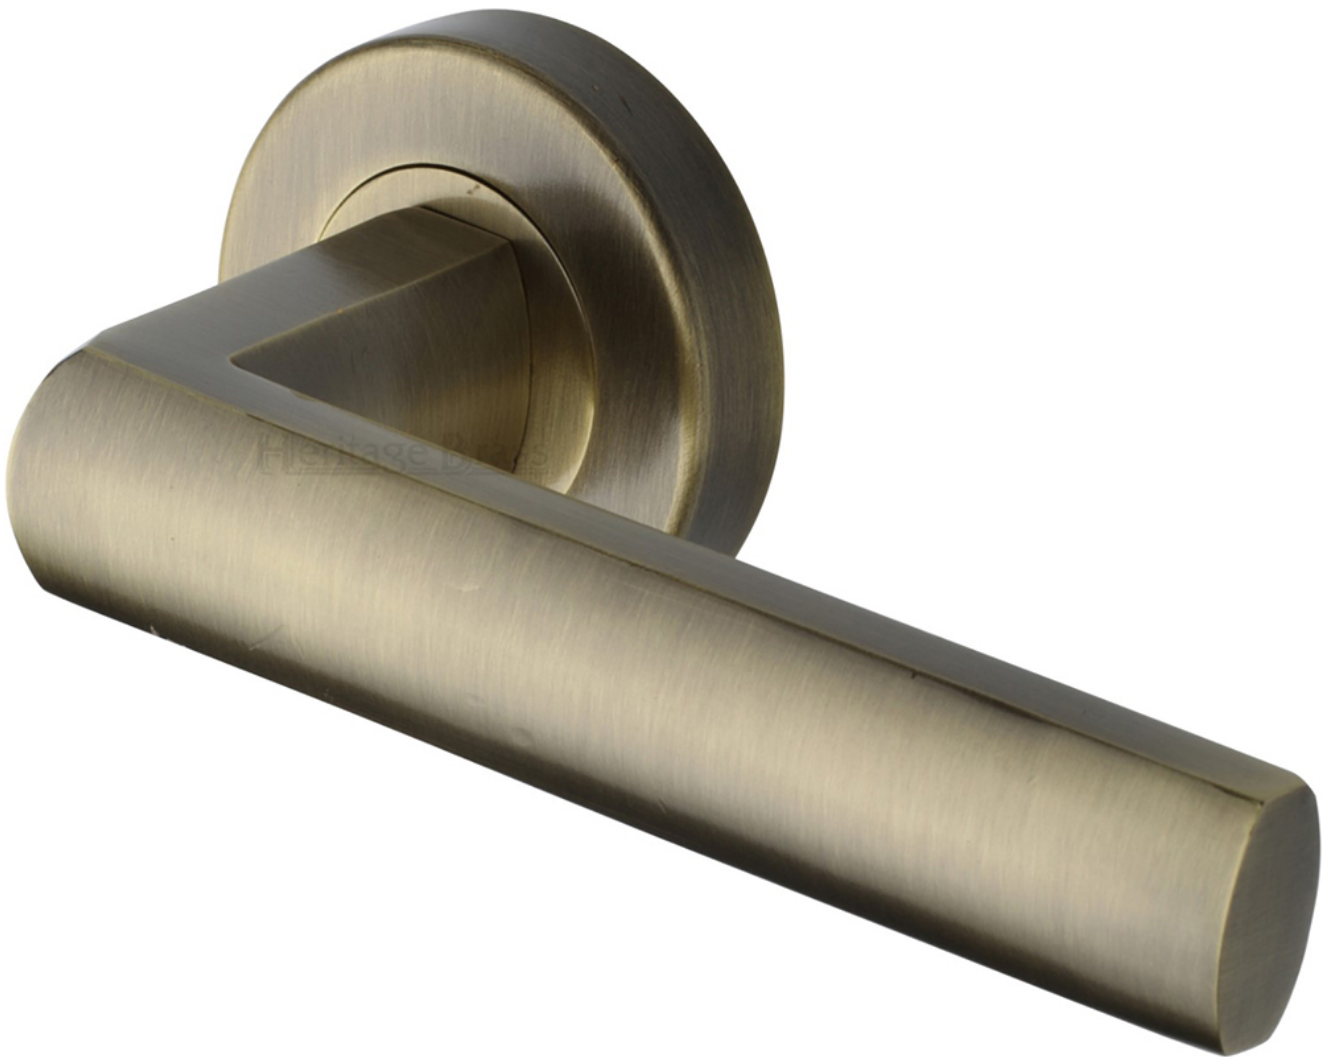

Poseidon Lever Handle On Round Rose - Antique Brass (Gloss Lacquered)

Product Images

Description

- Poseidon lever handles with round concealed fix rose
- Architectural quality
- Matching antique brass accessories available including standard escutcheons (keyhole covers), euro profile escutcheons, bathroom turn & release set and locks latches and hinges

- **For Locking Bathroom Doors** - 1 x Pair Lever Handles Only + 1 x (Set) Turn & Emergency Release

Matching Accessories

- **Standard escutcheon** - (key hole cover to suit regular "chubb style locks")
- **Euro profile escutcheon** - (key hole cover to suit euro profile cylinders)
- **Turn & emergency release** - (a thumbturn used to lock bathroom doors, WC's and toilet doors)

Base Material

- Made from solid brass

Finish Details

- Antique Brass

Operation

- Both levers are sprung to ensure the lever always returns to its starting position.

Size Information

- Rose Diameter - 53mm
- Rose Thickness - 11mm

Spindle Size

- 8mm x 8mm square - UK Standard.

Fixings

- Concealed bolt together fixings via male and female bolts.
- Grub screw fixing to spindle for extra strength once fitted to the door.

Usage

- Suitable for residential use.
- Suitable for internal use.