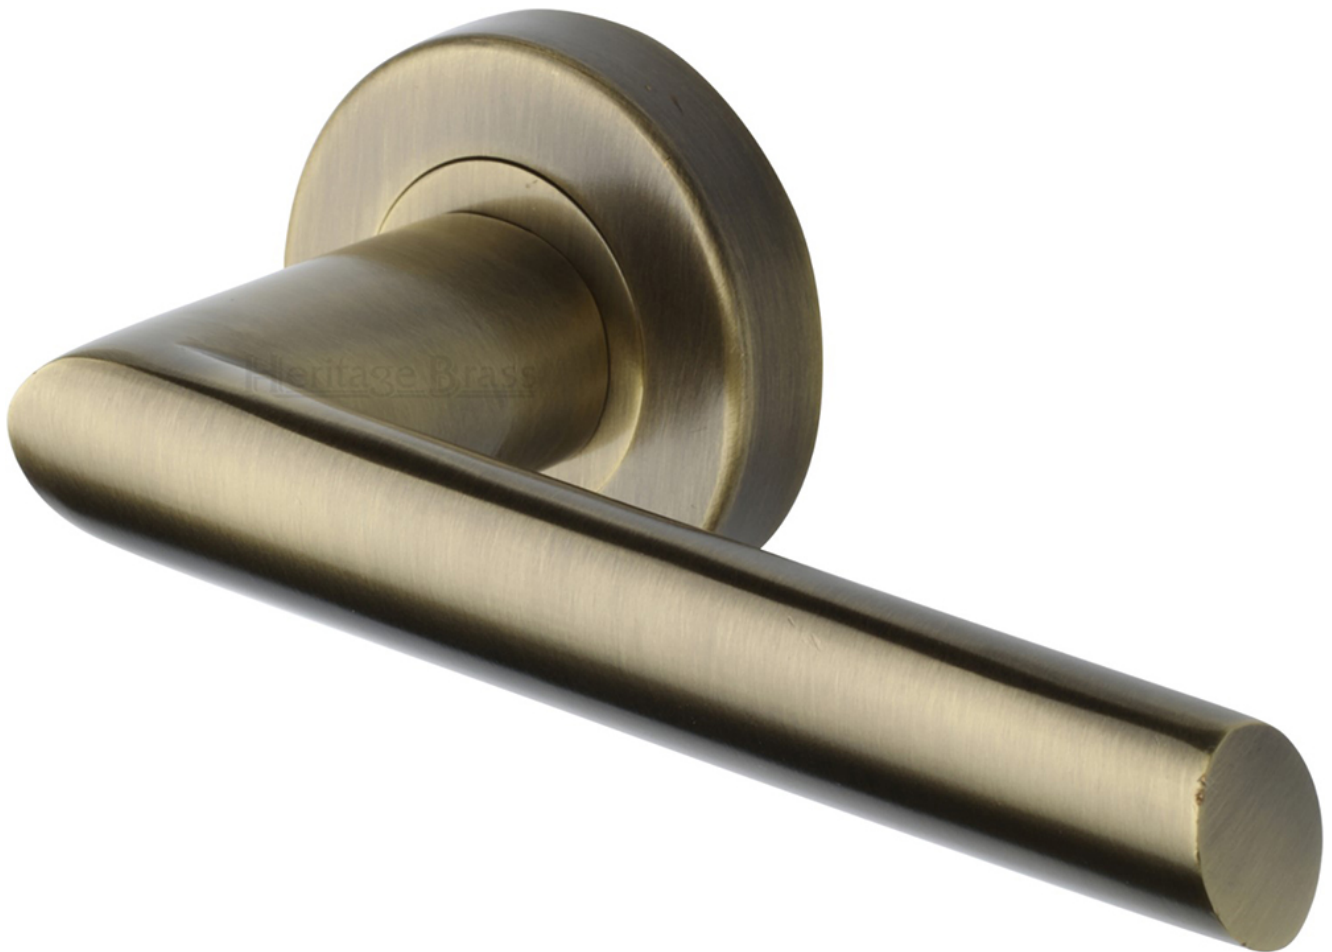

Mercury Lever Handle On Round Rose - Antique Brass (Gloss Lacquered)

Product Images

Description

- Mercury lever handles with round concealed fix rose
- Architectural quality
- Matching antique brass accessories available including standard escutcheons (keyhole covers), euro profile escutcheons, bathroom turn & release set and locks latches and hinges

- **For Locking Bathroom Doors** - 1 x Pair Lever Handles Only + 1 x (Set) Turn & Emergency Release

Matching Accessories

- **Standard escutcheon** - (key hole cover to suit regular "chubb style locks")
- **Euro profile escutcheon** - (key hole cover to suit euro profile cylinders)
- **Turn & emergency release** - (a thumbturn used to lock bathroom doors, WC's and toilet doors)

Base Material

- Made from solid brass

Finish Details

- Antique Brass

Operation

- Both levers are sprung to ensure the lever always returns to its starting position.

Size Information

- Rose Diameter - 53mm
- Rose Thickness - 11mm

Spindle Size

- 8mm x 8mm square - UK Standard.

Fixings

- Concealed bolt together fixings via male and female bolts.
- Grub screw fixing to spindle for extra strength once fitted to the door.

Usage

- Suitable for residential use.
- Suitable for internal use.