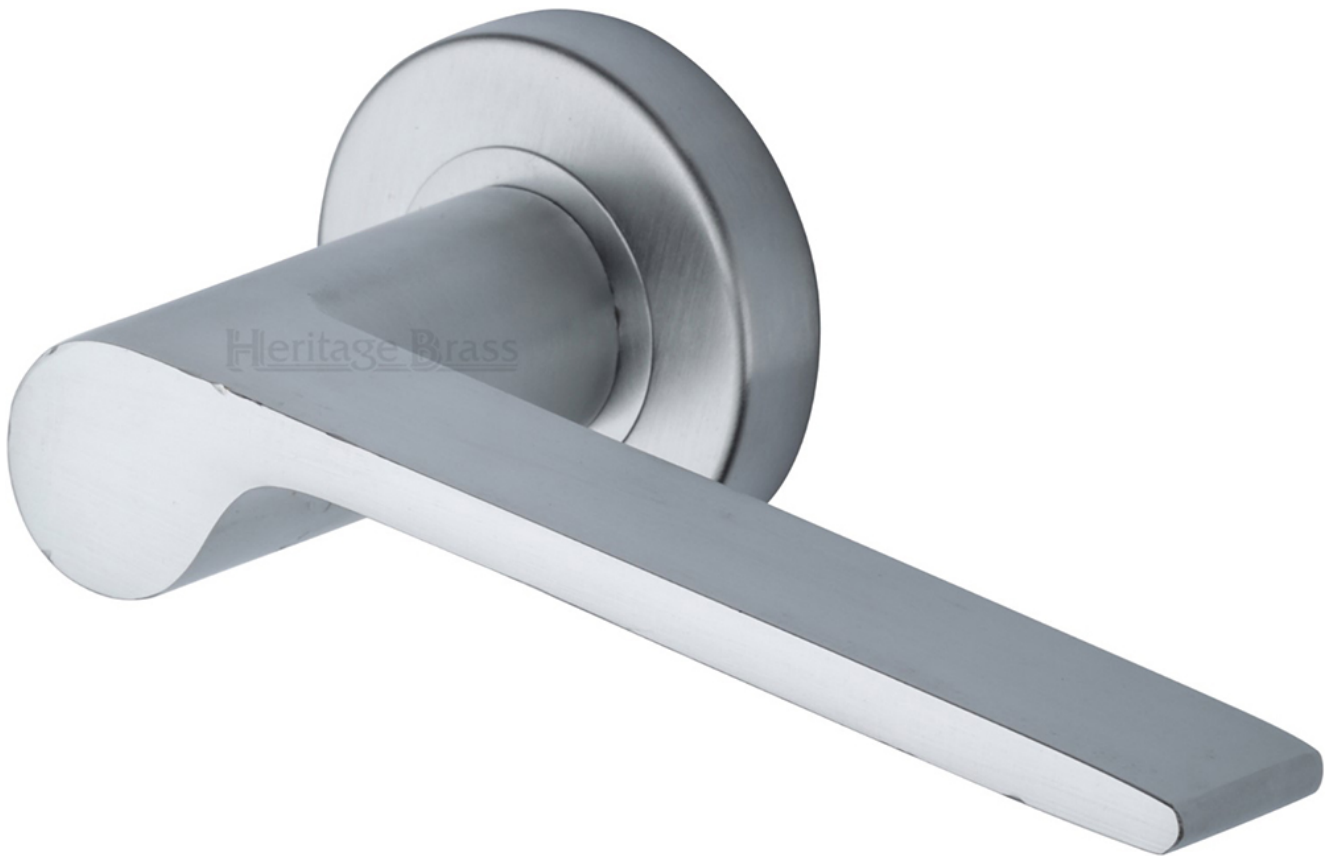

Julia Lever Handle On Round Rose - Satin Chrome

Product Images

Description

- Julia lever handles with round concealed fix rose
- Architectural quality
- Matching antique brass accessories available including standard escutcheons (keyhole covers), euro profile escutcheons, bathroom turn & release set and locks latches and hinges

- **For Locking Bathroom Doors** - 1 x Pair Lever Handles Only + 1 x (Set) Turn & Emergency Release

Matching Accessories

- **Standard escutcheon** - (key hole cover to suit regular "chubb style locks")
- **Euro profile escutcheon** - (key hole cover to suit euro profile cylinders)
- **Turn & emergency release** - (a thumbturn used to lock bathroom doors, WC's and toilet doors)

Base Material

- Made from solid brass

Finish Details

- Satin Chrome

Operation

- Both levers are sprung to ensure the lever always returns to its starting position.

Size Information

- Rose Diameter - 53mm
- Rose Thickness - 11mm

Spindle Size

- 8mm x 8mm square - UK Standard.

Fixings

- Concealed bolt together fixings via male and female bolts.
- Grub screw fixing to spindle for extra strength once fitted to the door.

Usage

- Suitable for residential use.
- Suitable for internal use.