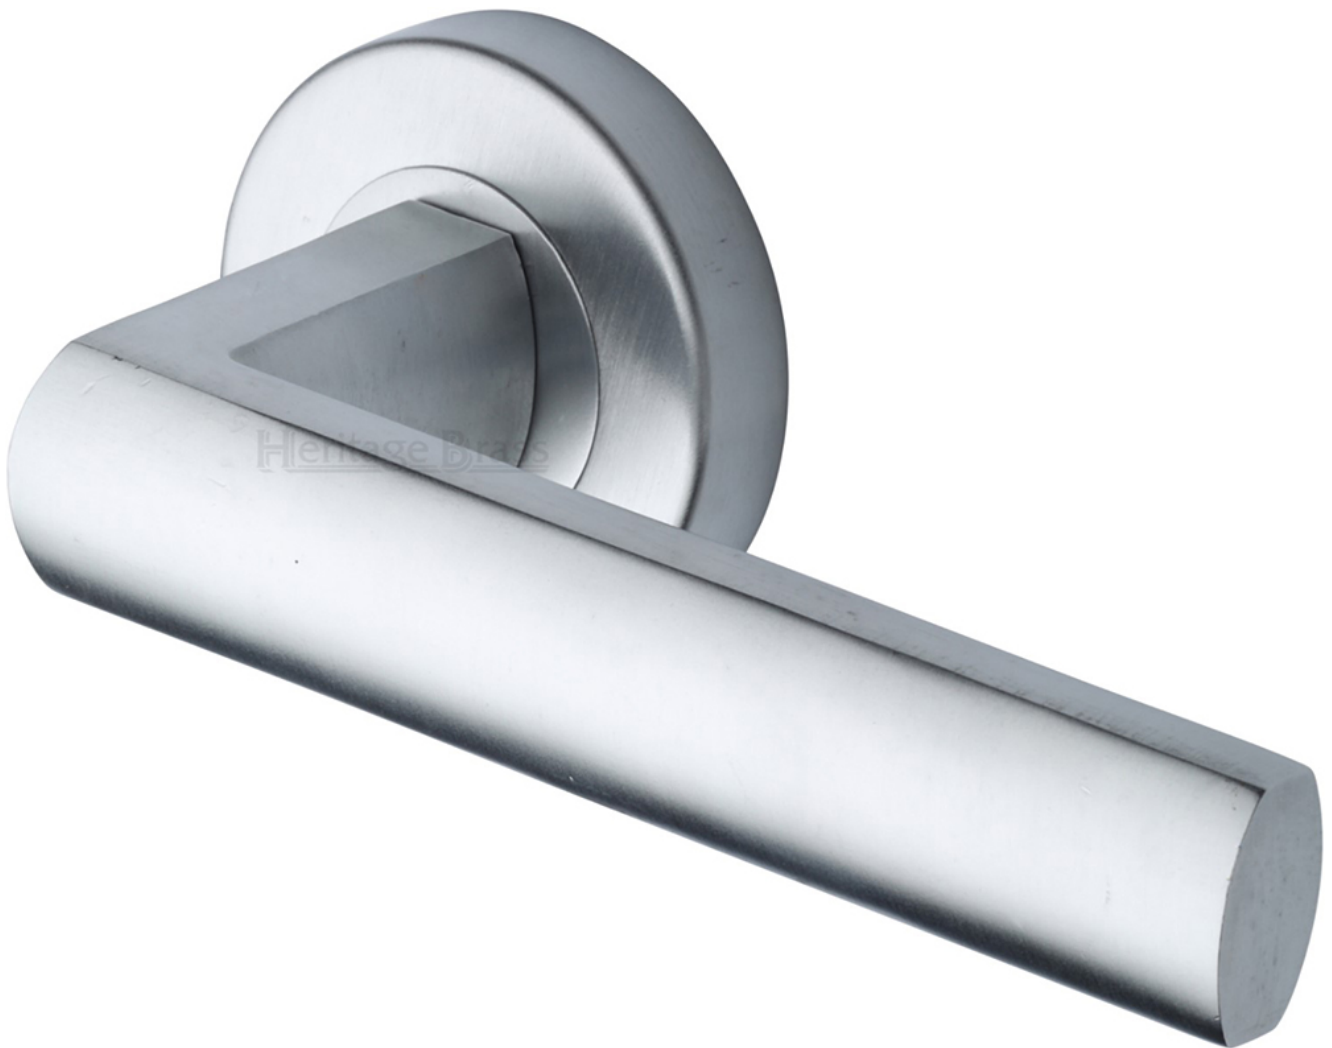

Poseidon Lever Handle On Round Rose - Satin Chrome

Product Images

Description

- Poseidon lever handles with round concealed fix rose
- Architectural quality
- Matching antique brass accessories available including standard escutcheons (keyhole covers), euro profile escutcheons, bathroom turn & release set and locks latches and hinges

- **For Locking Bathroom Doors** - 1 x Pair Lever Handles Only + 1 x (Set) Turn & Emergency Release

Matching Accessories

- **Standard escutcheon** - (key hole cover to suit regular "chubb style locks")
- **Euro profile escutcheon** - (key hole cover to suit euro profile cylinders)
- **Turn & emergency release** - (a thumbturn used to lock bathroom doors, WC's and toilet doors)

Base Material

- Made from solid brass

Finish Details

- Satin Chrome

Operation

- Both levers are sprung to ensure the lever always returns to its starting position.

Size Information

- Rose Diameter - 53mm
- Rose Thickness - 11mm

Spindle Size

- 8mm x 8mm square - UK Standard.

Fixings

- Concealed bolt together fixings via male and female bolts.
- Grub screw fixing to spindle for extra strength once fitted to the door.

Usage

- Suitable for residential use.
- Suitable for internal use.