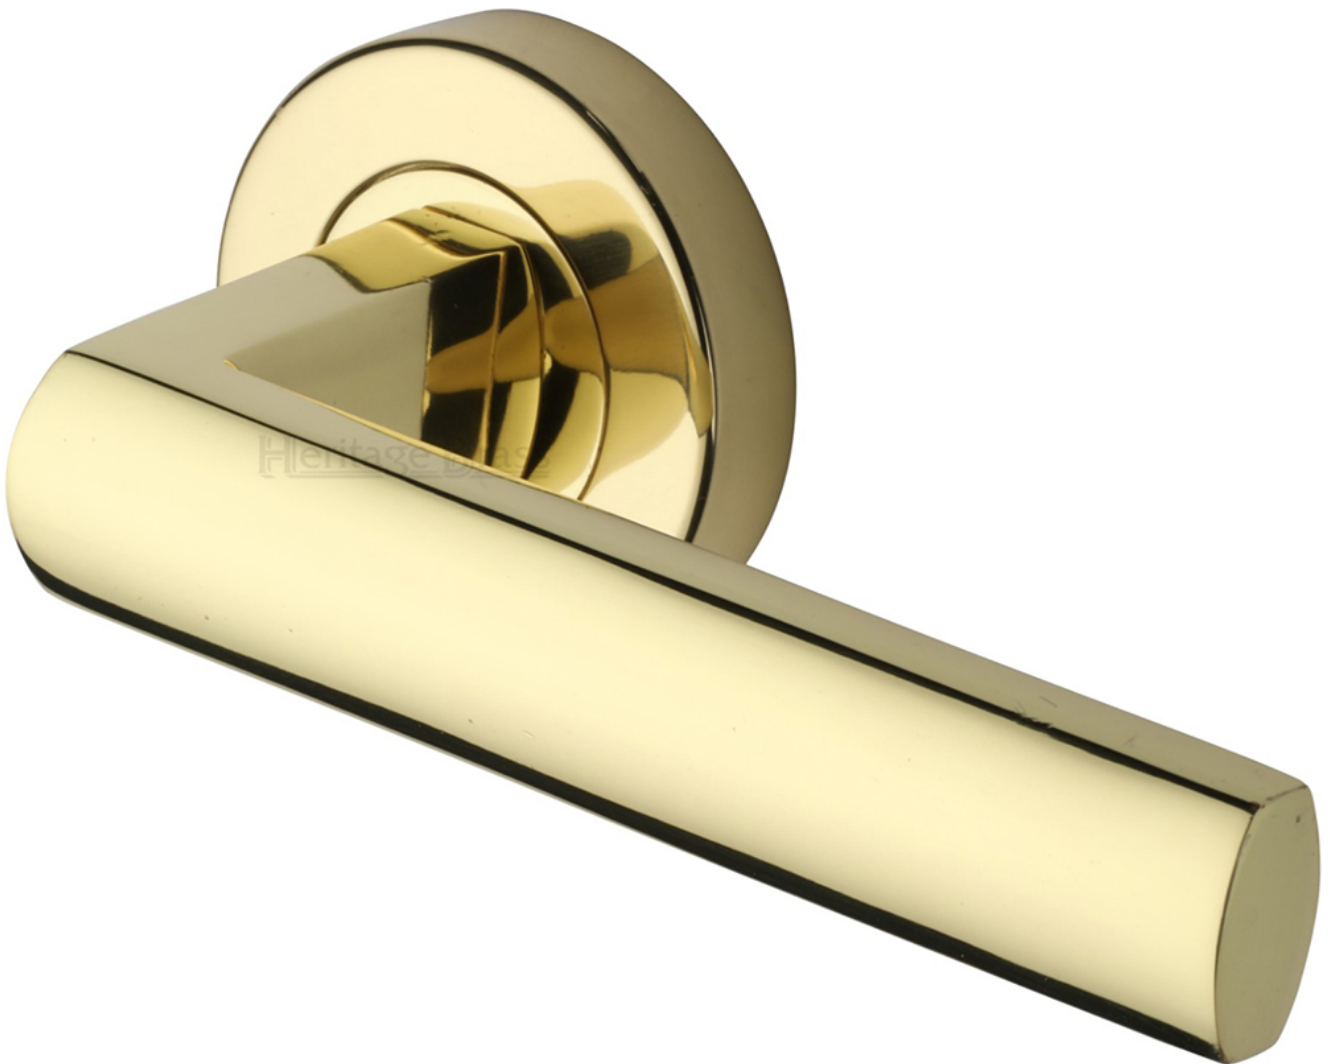

Poseidon Lever Handle On Round Rose - Polished Brass (Lacquered)

Product Images

Description

- Poseidon lever handles with round concealed fix rose
- Architectural quality
- Matching antique brass accessories available including standard escutcheons (keyhole covers), euro profile escutcheons, bathroom turn & release set and locks latches and hinges

- **For Locking Bathroom Doors** - 1 x Pair Lever Handles Only + 1 x (Set) Turn & Emergency Release

Matching Accessories

- **Standard escutcheon** - (key hole cover to suit regular "chubb style locks")
- **Euro profile escutcheon** - (key hole cover to suit euro profile cylinders)
- **Turn & emergency release** - (a thumbturn used to lock bathroom doors, WC's and toilet doors)

Base Material

- Made from solid brass

Finish Details

- Polished Brass

Operation

- Both levers are sprung to ensure the lever always returns to its starting position.

Size Information

- Rose Diameter - 53mm
- Rose Thickness - 11mm

Spindle Size

- 8mm x 8mm square - UK Standard.

Fixings

- Concealed bolt together fixings via male and female bolts.
- Grub screw fixing to spindle for extra strength once fitted to the door.

Usage

- Suitable for residential use.
- Suitable for internal use.