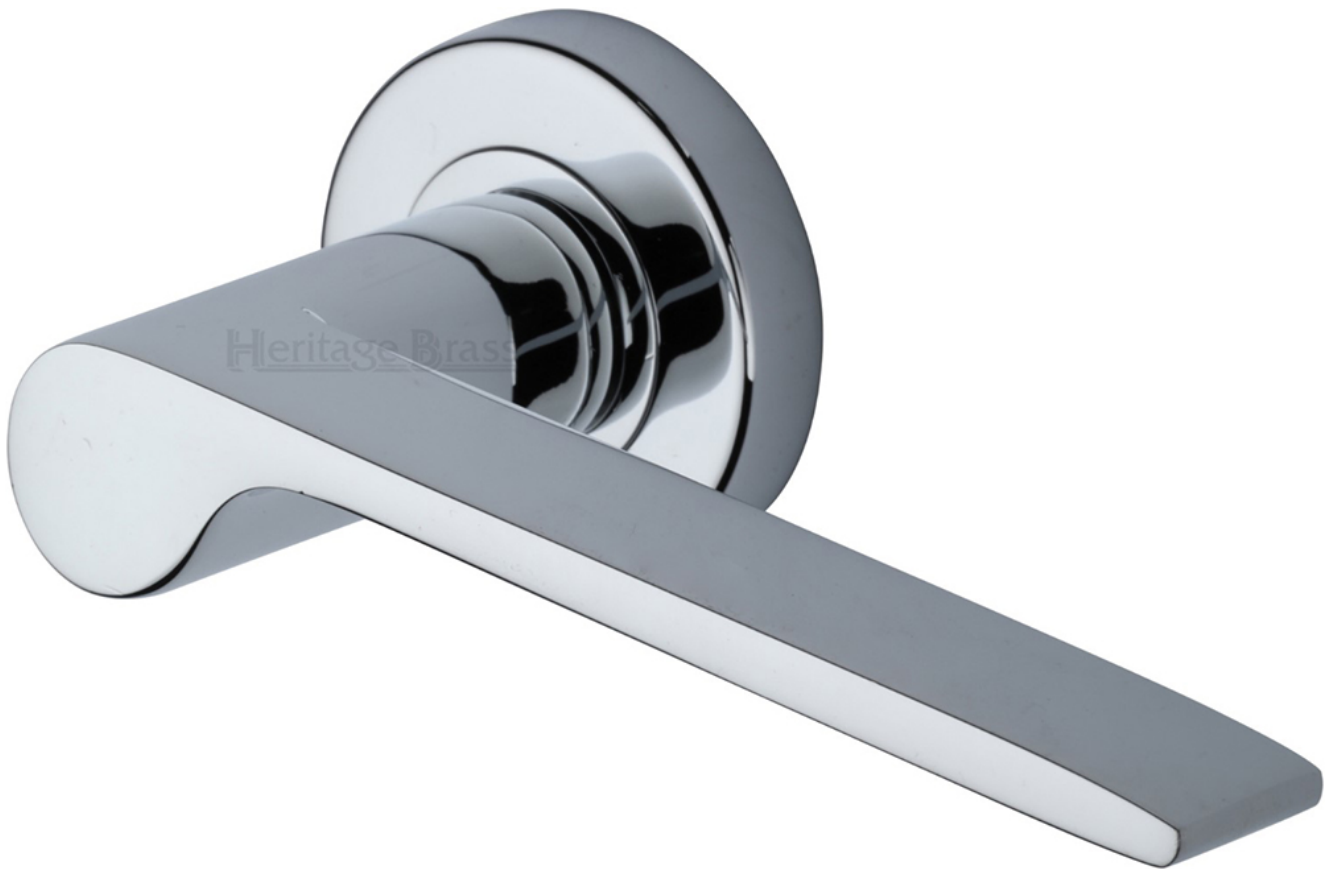

## Julia Lever Handle On Round Rose - Polished Chrome

### Description

---

- Julia lever handles with round concealed fix rose
- Architectural quality
- Matching antique brass accessories available including standard escutcheons (keyhole covers), euro profile escutcheons, bathroom turn & release set and locks latches and hinges

## Base Material

- Made from solid brass

## Products in this set

---

50503.1 - Julia Lever Handle On Round Rose - Polished Chrome - Pair