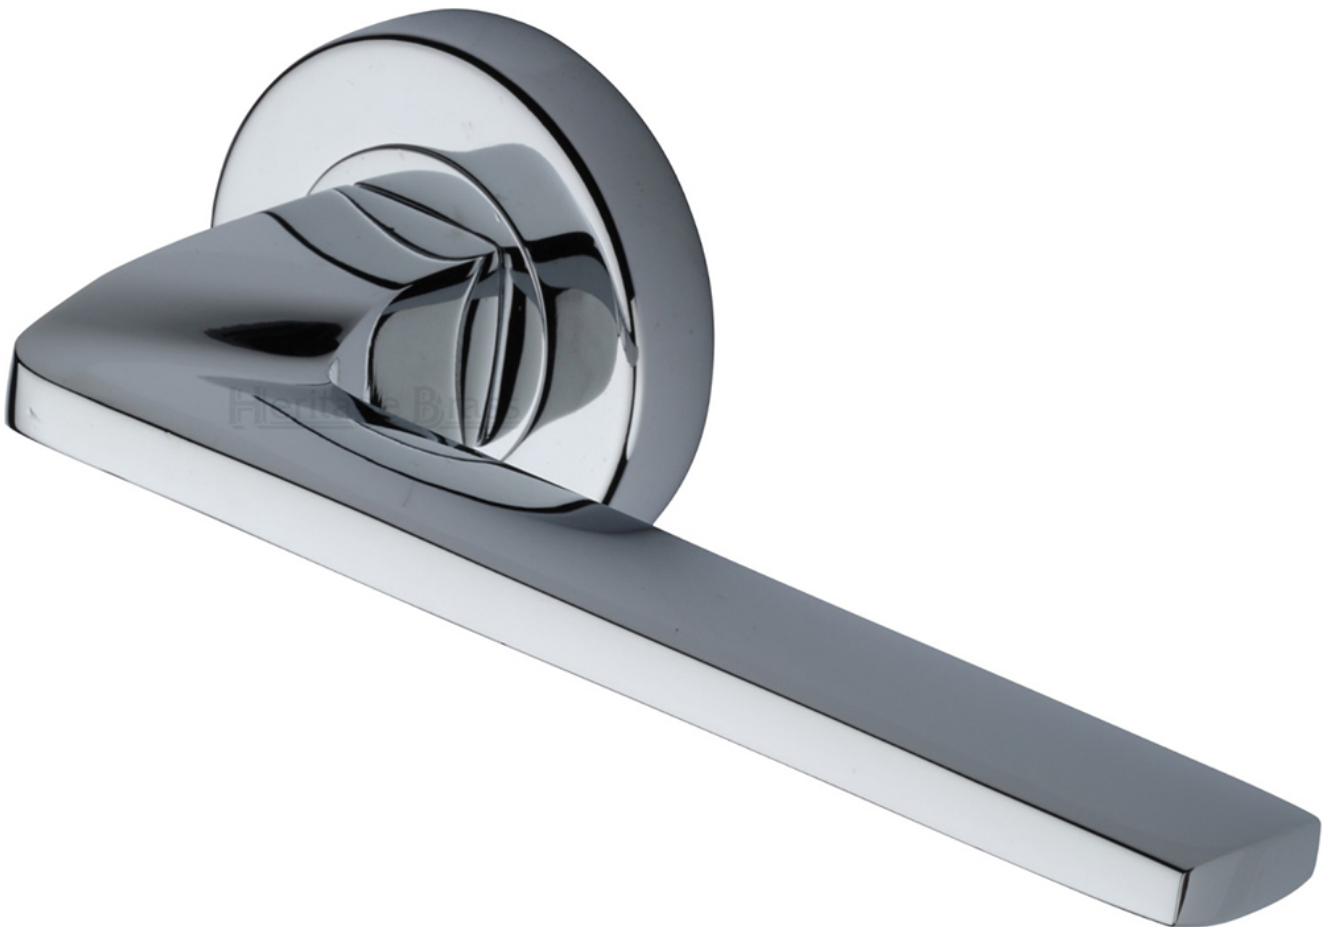

## Metro Angled Lever Handle On Round Rose - Polished Chrome

### Description

---

- Metro Angled lever handles with round concealed fix rose
- Architectural quality
- Matching antique brass accessories available including standard escutcheons (keyhole covers), euro profile escutcheons, bathroom turn & release set and locks latches and hinges

## Base Material

- Made from solid brass

## Products in this set

---

50506.1 - Metro Angled Lever Handle On Round Rose - Polished Chrome - Pair