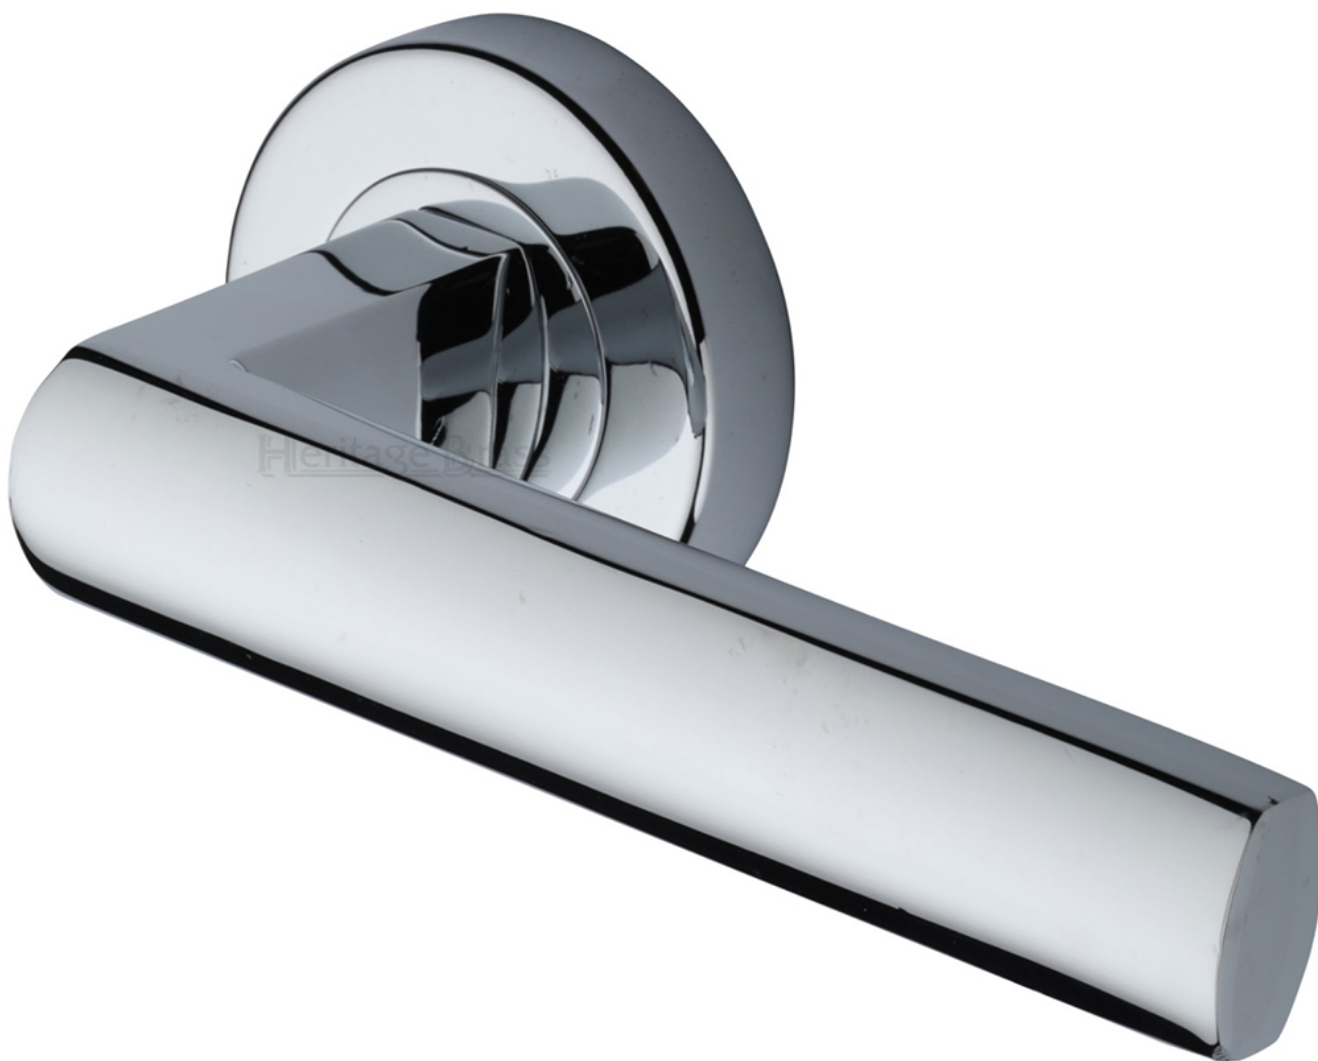

## Poseidon Lever Handle On Round Rose - Polished Chrome

### Description

---

- Poseidon lever handles with round concealed fix rose
- Architectural quality
- Matching antique brass accessories available including standard escutcheons (keyhole covers), euro profile escutcheons, bathroom turn & release set and locks latches and hinges

## Base Material

- Made from solid brass

## Finish Details

- Polished Chrome