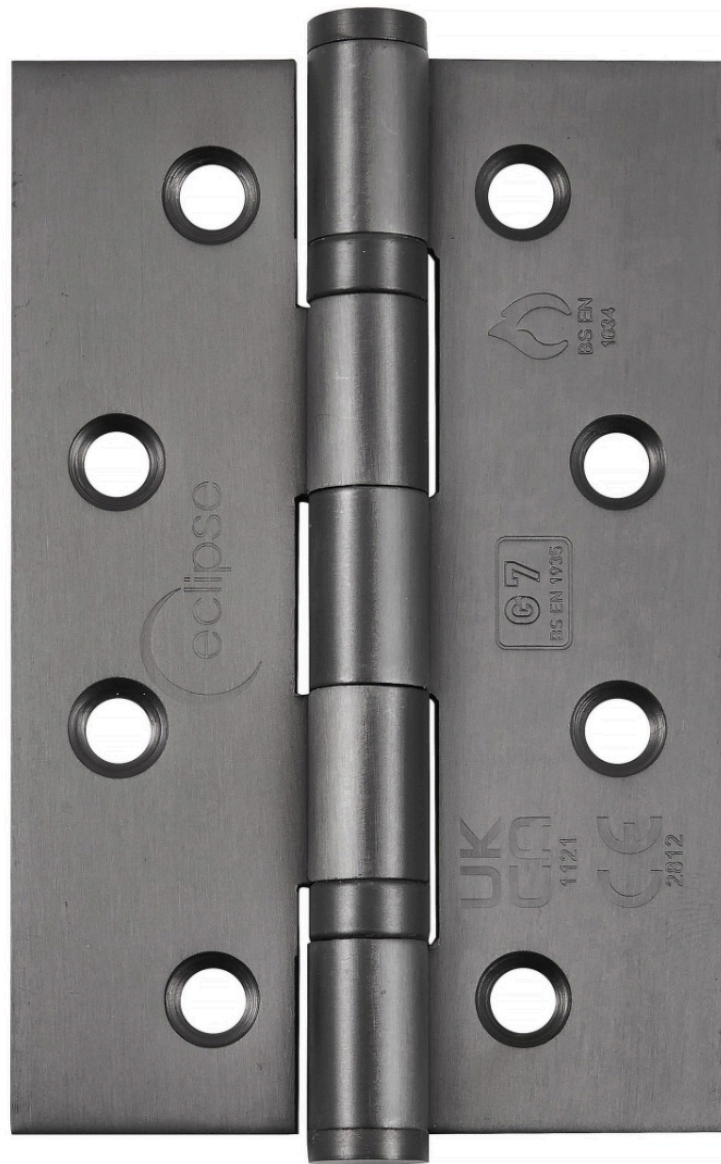

---

**Narrow Leaf Washered Hinges - Grade 7 - Fire Rated - CE / UKCA Marked - Certifire Approved - 40kg  
Weight Limit - 102mm x 67mm - Dark Bronze (Lacquered)**

**Product Images**

---

## Description

- Narrow leaf washed hinges
- Slim leaf design allows these hinges to be used on both 35mm and 44mm thick doors
- Half hour fire rated hinges suitable for use on internal fire doors FD30
- Tested and passed to the British / European standard BS EN 1935 suitable for use on fire doors up to 40kg in weight
- Grade 201 Stainless Steel

## Dimensions

40878.1 Dimension On Diagram

Height (H)	102mm	A
Width (W)	67mm	B
Leaf Width	28mm	C
Thickness	2mm	N/A

## Standards This Product Conforms To

- Tested and passed to BS EN 1935\* the British / European standard requirements and testing methods covering single axis hinges. Classification number - **2-7-2-1-1-4-0-7**
- **\*To meet this standard 2mm thick intumescent liners should be fitted behind each leaf of the hinge**
- Tested and passed to BS EN 1634 the British / European standard for determining the fire resistance of door and shutter assemblies including hardware. These hinges have been assessed for use on 30 minute timber fire doors FD30
- CE Marked / UKCA Marked