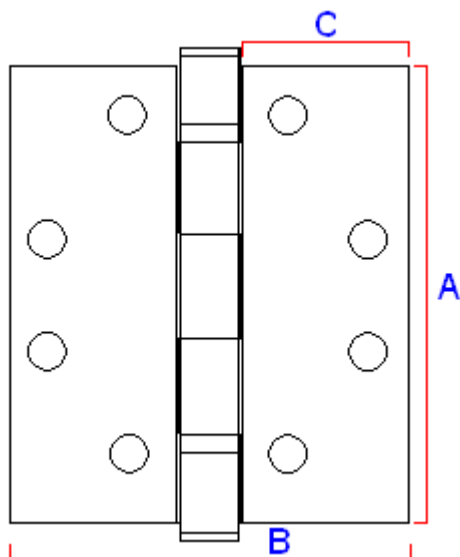

---

**Narrow Leaf Washered Hinges - Grade 7 - Fire Rated - CE / UKCA Marked - Certifire Approved - 40kg  
Weight Limit - 102mm x 67mm - Dark Bronze (Lacquered)**

**Product Images**

---

## Description

- Narrow leaf washed hinges
- Slim leaf design allows these hinges to be used on both 35mm and 44mm thick doors
- Half hour fire rated hinges suitable for use on internal fire doors FD30
- Tested and passed to the British / European standard BS EN 1935 suitable for use on fire doors up to 40kg in weight
- Grade 201 Stainless Steel

## Dimensions

40878.1 Dimension On Diagram

Height (H)	102mm	A
Width (W)	67mm	B
Leaf Width	28mm	C
Thickness	2mm	N/A