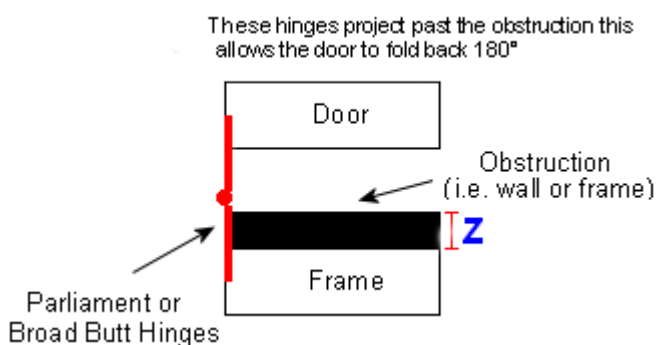

Finish

- Polished Stainless Steel

Dimensions

Available in 1 Size only

(102mm x 102mm x 3mm)

20932.1 Dimension On Diagram

Height	102mm	A
Width	102mm	B
Leaf Width	43mm	C
Projection given	50mm	D
Thickness	3mm	N/A

Important Info Before You Buy

- Broad butt projection hinges are used to help project or "throw" a door past an obstruction so it can fold back on its self 180degrees

- Suitable for wooden doors
- Stainless steel base material, suitable for internal or external use.
- The grade 13 certification allows the hinges to be used on doors up to 120kg in weight and is up to 1 hour fire resistant
- To meet fire regulations 3 hinges must be fitted per door and intumescent pads must be fitted behind each leaf.