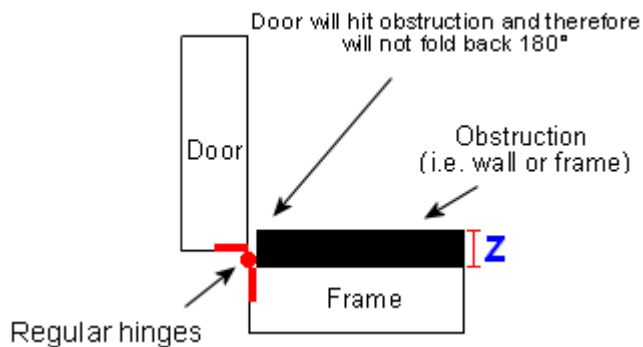


**Ball Bearing Broad Butt Projection Hinges - Grade 13 - Fire Rated - CE / UKCA Marked - Certifire
Approved - 120kg Weight Limit - 102mm x 102mm - Polished Stainless Steel**

Product Images

Description

- Broad butt projection hinges for double, patio and French doors
- Hinges allow doors to fold back on its self 180 degrees
- Ball bearing design
- One hour fire rated - suitable for use on FD30 and FD60 fire doors.
- Tested and passed to British standard EN.1935 2002 suitable for doors up to 120kg in weight

Finish

- Polished Stainless Steel

Dimensions

Available in 1 Size only

(102mm x 102mm x 3mm)

20932.1 Dimension On Diagram

Height	102mm	A
Width	102mm	B
Leaf Width	43mm	C
Projection given	50mm	D
Thickness	3mm	N/A

Important Info Before You Buy

- Broad butt projection hinges are used to help project or "throw" a door past an obstruction so it can fold back on its self 180degrees

- Suitable for wooden doors
- Stainless steel base material, suitable for internal or external use.
- The grade 13 certification allows the hinges to be used on doors up to 120kg in weight and is up to 1 hour fire resistant
- To meet fire regulations 3 hinges must be fitted per door and intumescent pads must be fitted behind each leaf.