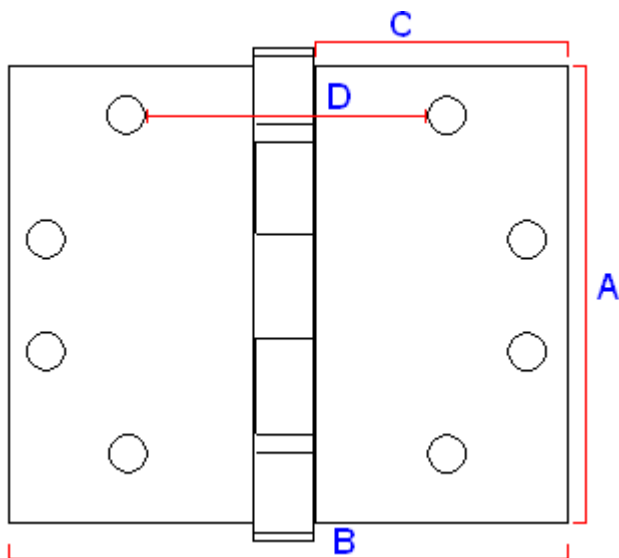


**Ball Bearing Broad Butt Projection Hinges - Grade 13 - Fire Rated - CE / UKCA Marked - Certifire
Approved - 120kg Weight Limit - 102mm x 102mm - Polished Stainless Steel**

Product Images

Description

- Broad butt projection hinges for double, patio and French doors
- Hinges allow doors to fold back on its self 180 degrees
- Ball bearing design
- One hour fire rated - suitable for use on FD30 and FD60 fire doors.
- Tested and passed to British standard EN.1935 2002 suitable for doors up to 120kg in weight

Finish

- Polished Stainless Steel

Dimensions

Available in 1 Size only

(102mm x 102mm x 3mm)

20932.1 Dimension On Diagram

Height	102mm	A
Width	102mm	B
Leaf Width	43mm	C
Projection given	50mm	D
Thickness	3mm	N/A

Important Info Before You Buy

- Broad butt projection hinges are used to help project or "throw" a door past an obstruction so it can fold back on its self 180degrees

- Suitable for wooden doors
- Stainless steel base material, suitable for internal or external use.
- The grade 13 certification allows the hinges to be used on doors up to 120kg in weight and is up to 1 hour fire resistant
- To meet fire regulations 3 hinges must be fitted per door and intumescent pads must be fitted behind each leaf.

Unit Of Sale

- Hinges are sold and priced in **pairs (2 hinges)** and come supplied with fixing screws.

Products in this set

50539.1 - Ball Bearing Broad Butt Projection Hinges - Grade 13 - Fire Rated - CE / UKCA Marked - Certifire Approved - 120kg Weight Limit - 102mm x 102mm - Polished Stainless Steel - Pair - (2 Hinges)