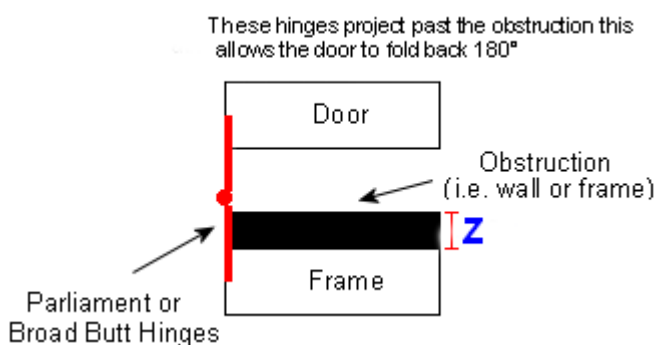

Finish

- Polished Brass Plated

Dimensions

Available in 1 Size only

(102mm x 102mm x 3mm)

20932.1 Dimension On Diagram

Height	102mm	A
Width	102mm	B
Leaf Width	43mm	C
Projection given	50mm	D
Thickness	3mm	N/A

Important Info Before You Buy

- Broad butt projection hinges are used to help project or "throw" a door past an obstruction so it can fold back on its self 180degrees

- Suitable for wooden doors
- Stainless steel base material, suitable for internal or external use.
- The grade 13 certification allows the hinges to be used on doors up to 120kg in weight and is up to 1 hour fire resistant
- To meet fire regulations 3 hinges must be fitted per door and intumescent pads must be fitted behind each leaf.