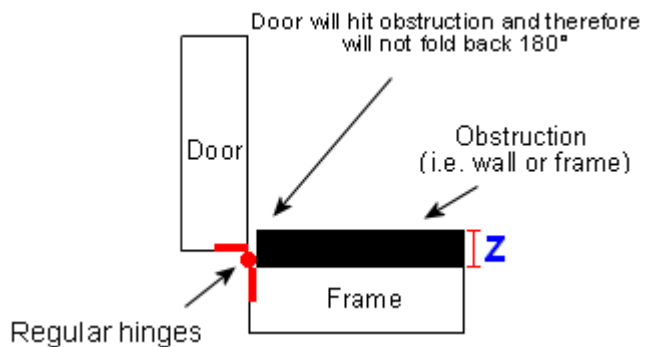


**Ball Bearing Broad Butt Projection Hinges - Grade 13 - Fire Rated - CE / UKCA Marked - Certifire
Approved - 120kg Weight Limit - 102mm x 102mm - Polished Brass Plated**

Product Images

Description

- Broad butt projection hinges for double, patio and French doors
- Hinges allow doors to fold back on its self 180 degrees
- Ball bearing design
- One hour fire rated - suitable for use on FD30 and FD60 fire doors.
- Tested and passed to British standard EN.1935 2002 suitable for doors up to 120kg in weight

Finish

- Polished Brass Plated

Dimensions

Available in 1 Size only

(102mm x 102mm x 3mm)

20932.1 Dimension On Diagram

Height	102mm	A
Width	102mm	B
Leaf Width	43mm	C
Projection given	50mm	D
Thickness	3mm	N/A

Important Info Before You Buy

- Broad butt projection hinges are used to help project or "throw" a door past an obstruction so it can fold back on its self 180degrees

- Suitable for wooden doors
- Stainless steel base material, suitable for internal or external use.
- The grade 13 certification allows the hinges to be used on doors up to 120kg in weight and is up to 1 hour fire resistant
- To meet fire regulations 3 hinges must be fitted per door and intumescent pads must be fitted behind each leaf.