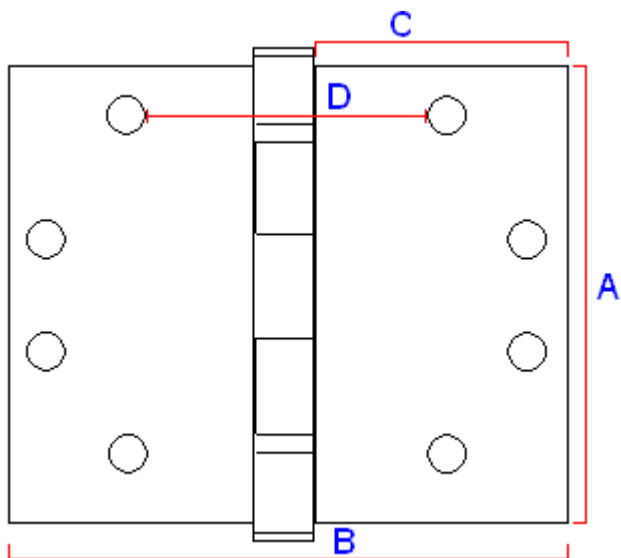


**Ball Bearing Broad Butt Projection Hinges - Grade 13 - Fire Rated - CE / UKCA Marked - Certifire
Approved - 120kg Weight Limit - 102mm x 102mm - Polished Brass Plated**

Product Images

Description

- Broad butt projection hinges for double, patio and French doors
- Hinges allow doors to fold back on its self 180 degrees
- Ball bearing design
- One hour fire rated - suitable for use on FD30 and FD60 fire doors.
- Tested and passed to British standard EN.1935 2002 suitable for doors up to 120kg in weight

Finish

- Polished Brass Plated

Dimensions

Available in 1 Size only

(102mm x 102mm x 3mm)

20932.1 Dimension On Diagram

Height	102mm	A
Width	102mm	B
Leaf Width	43mm	C
Projection given	50mm	D
Thickness	3mm	N/A

Important Info Before You Buy

- Broad butt projection hinges are used to help project or "throw" a door past an obstruction so it can fold back on its self 180degrees

- Suitable for wooden doors
- Stainless steel base material, suitable for internal or external use.
- The grade 13 certification allows the hinges to be used on doors up to 120kg in weight and is up to 1 hour fire resistant
- To meet fire regulations 3 hinges must be fitted per door and intumescent pads must be fitted behind each leaf.

Unit Of Sale

- Hinges are sold and priced in **pairs (2 hinges)** and come supplied with fixing screws.

Products in this set

50540.1 - Ball Bearing Broad Butt Projection Hinges - Grade 13 - Fire Rated - CE / UKCA Marked - Certifire Approved - 120kg Weight Limit - 102mm x 102mm - Polished Brass Plated - Pair - (2 Hinges)