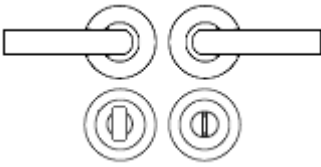


**Edge Lever - Round Rose Door Handles - Satin Chrome - Suitable For Use With FD30 / FD60 Fire
Doors**

Product Images

Description

- SZM210 Edge - Round rose lever handles from the Carlisle Brass - Serozzetta M collection. Modern design brushed finish door handles made from a zinc alloy.
- Satin (brushed) chrome finish.
- Concealed fixings via screw on rose.
- Suitable for residential use.
- Matching satin chrome accessories available including Standard escutcheons (keyhole covers), Euro profile escutcheons and a bathroom turn & release set.

How To Order Lever Handles With A Rose

- **For Non-Locking Doors** - 1 x (Pair) Lever Handles Only

- **For Locking Doors** - 1 x (Pair) Lever Handles Only + 2 x (Each) Standard Escutcheons

- **For Euro Cylinder Locking Doors** - 1 x (Pair) Lever Handles Only + 2 x (Each) Euro Escutcheons

- **For Locking Bathroom Doors** - 1 x Pair Lever Handles Only + 1 x (Set) Turn & Emergency Release

Matching Accessories

- **Standard escutcheon** - (key hole cover to suit regular "chubb style locks")
- **Euro profile escutcheon** - (key hole cover to suit euro profile cylinders)
- **Turn & emergency release** - (a thumbturn used to lock bathroom doors, WC's and toilet doors)

Operation

- Both levers are sprung to ensure the lever always returns to its starting position.

Size Information

- Rose Diameter - 51mm
- Rose Thickness - 10mm
- Lever Length - 120mm

Spindle Size

- 8mm x 8mm square - UK Standard.