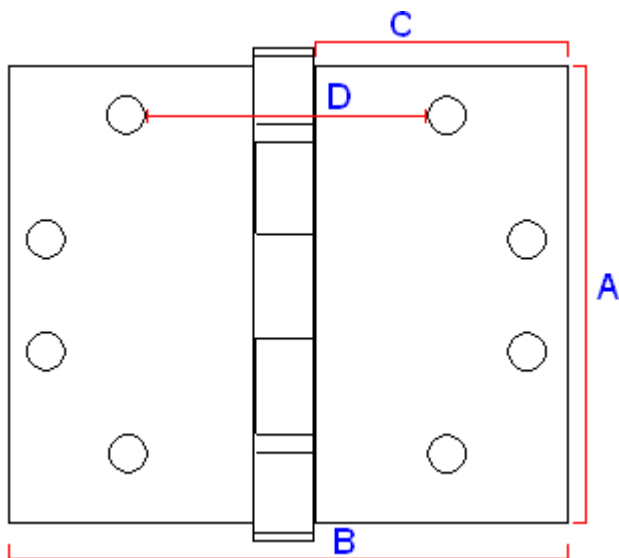


**Ball Bearing Broad Butt Projection Hinges - Grade 13 - Fire Rated - CE / UKCA Marked - Certifire
Approved - 120kg Weight Limit - 102mm x 102mm - Satin Brass Plated**

Product Images

Description

- Broad butt projection hinges for double, patio and French doors
- Hinges allow doors to fold back on its self 180 degrees
- Ball bearing design
- One hour fire rated - suitable for use on FD30 and FD60 fire doors.
- Tested and passed to British standard EN.1935 2002 suitable for doors up to 120kg in weight

Finish

- Satin Brass Plated

Dimensions

Available in 1 Size only

(102mm x 102mm x 3mm)

	20932.1	Dimension On Diagram
Height	102mm	A
Width	102mm	B
Leaf Width	43mm	C
Projection given	50mm	D
Thickness	3mm	N/A

Important Info Before You Buy

- Broad butt projection hinges are used to help project or "throw" a door past an obstruction so it can fold back on its self 180degrees

- Suitable for wooden doors
- Stainless steel base material, suitable for internal or external use.
- The grade 13 certification allows the hinges to be used on doors up to 120kg in weight and is up to 1 hour fire resistant
- To meet fire regulations 3 hinges must be fitted per door and intumescent pads must be fitted behind each leaf.

Unit Of Sale

- Hinges are sold and priced in **pairs (2 hinges)** and come supplied with fixing screws.

Products in this set

50541.1 - Ball Bearing Broad Butt Projection Hinges - Grade 13 - Fire Rated - CE / UKCA Marked - Certifire Approved - 120kg Weight Limit - 102mm x 102mm - Satin Brass Plated - Pair - (2 Hinges)