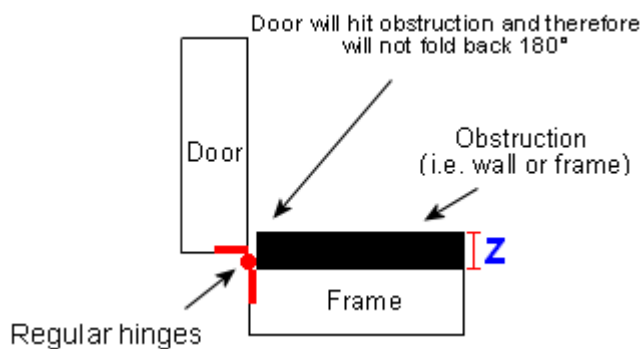


**Ball Bearing Broad Butt Projection Hinges - Grade 13 - Fire Rated - CE / UKCA Marked - Certifire
Approved - 120kg Weight Limit - 102mm x 102mm - Satin Brass Plated**

Product Images

Description

- Broad butt projection hinges for double, patio and French doors
- Hinges allow doors to fold back on its self 180 degrees
- Ball bearing design
- One hour fire rated - suitable for use on FD30 and FD60 fire doors.
- Tested and passed to British standard EN.1935 2002 suitable for doors up to 120kg in weight

Finish

- Satin Brass Plated

Dimensions

Available in 1 Size only

(102mm x 102mm x 3mm)

	20932.1	Dimension On Diagram
Height	102mm	A
Width	102mm	B
Leaf Width	43mm	C
Projection given	50mm	D
Thickness	3mm	N/A

Important Info Before You Buy

- Broad butt projection hinges are used to help project or "throw" a door past an obstruction so it can fold back on its self 180degrees

- Suitable for wooden doors
- Stainless steel base material, suitable for internal or external use.
- The grade 13 certification allows the hinges to be used on doors up to 120kg in weight and is up to 1 hour fire resistant
- To meet fire regulations 3 hinges must be fitted per door and intumescent pads must be fitted behind each leaf.