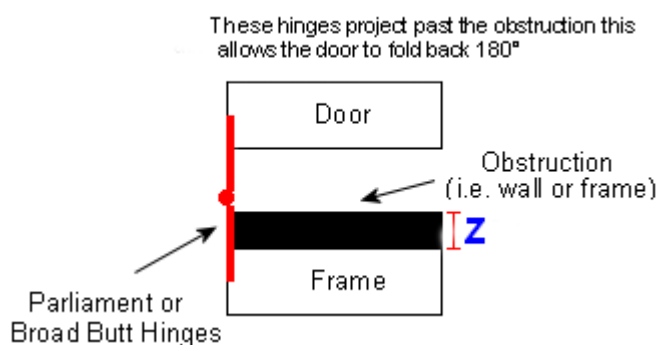

Finish

- Satin Brass Plated

Dimensions

Available in 1 Size only

(102mm x 102mm x 3mm)

	20932.1	Dimension On Diagram
Height	102mm	A
Width	102mm	B
Leaf Width	43mm	C
Projection given	50mm	D
Thickness	3mm	N/A

Important Info Before You Buy

- Broad butt projection hinges are used to help project or "throw" a door past an obstruction so it can fold back on its self 180degrees

- Suitable for wooden doors
- Stainless steel base material, suitable for internal or external use.
- The grade 13 certification allows the hinges to be used on doors up to 120kg in weight and is up to 1 hour fire resistant
- To meet fire regulations 3 hinges must be fitted per door and intumescent pads must be fitted behind each leaf.