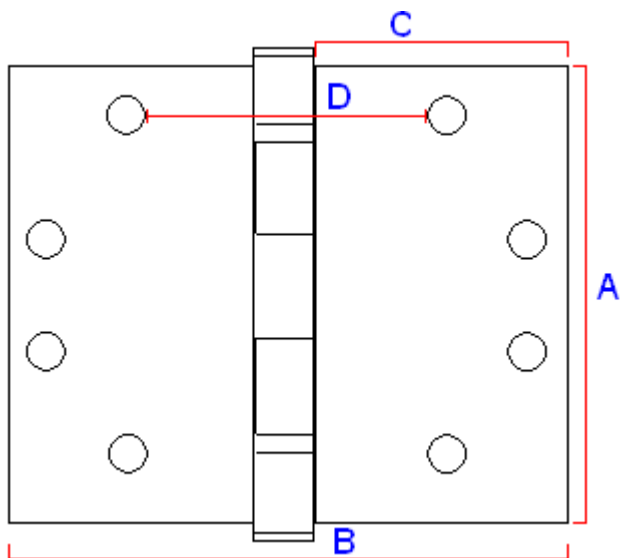


**Ball Bearing Broad Butt Projection Hinges - Grade 13 - Fire Rated - CE / UKCA Marked - Certifire
Approved - 120kg Weight Limit - 102mm x 102mm - Matt Black Powder Coat**

Product Images

Description

- Broad butt projection hinges for double, patio and French doors
- Hinges allow doors to fold back on its self 180 degrees
- Ball bearing design
- One hour fire rated - suitable for use on FD30 and FD60 fire doors.
- Tested and passed to British standard EN.1935 2002 suitable for doors up to 120kg in weight

Finish

- Matt Black Powder Coat

Dimensions

Available in 1 Size only

(102mm x 102mm x 3mm)

20932.1 Dimension On Diagram

Height	102mm	A
Width	102mm	B
Leaf Width	43mm	C
Projection given	50mm	D
Thickness	3mm	N/A

Important Info Before You Buy

- Broad butt projection hinges are used to help project or "throw" a door pastan obstruction so it can fold back on it's self 180degrees

- Suitable for wooden doors
- Stainless steel base material, suitable for internal or external use.
- The grade 13 certification allows the hinges to be used on doors up to 120kg in weight and is up to 1 hour fire resistant
- To meet fire regulations 3 hinges must be fitted per door and intumescent pads must be fitted behind each leaf.