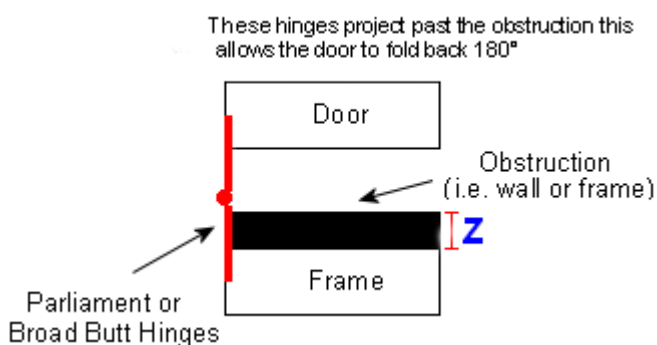

Finish

- Matt Black Powder Coat

Dimensions

Available in 1 Size only

(102mm x 102mm x 3mm)

20932.1 Dimension On Diagram

Height	102mm	A
Width	102mm	B
Leaf Width	43mm	C
Projection given	50mm	D
Thickness	3mm	N/A

Important Info Before You Buy

- Broad butt projection hinges are used to help project or "throw" a door pastan obstruction so it can fold back on it's self 180degrees

- Suitable for wooden doors
- Stainless steel base material, suitable for internal or external use.
- The grade 13 certification allows the hinges to be used on doors up to 120kg in weight and is up to 1 hour fire resistant
- To meet fire regulations 3 hinges must be fitted per door and intumescent pads must be fitted behind each leaf.