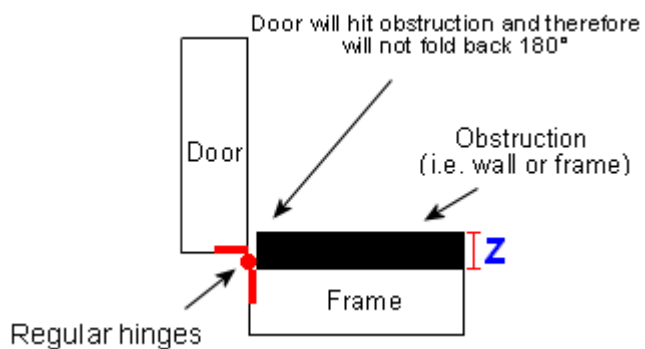


**Ball Bearing Broad Butt Projection Hinges - Grade 13 - Fire Rated - CE / UKCA Marked - Certifire
Approved - 120kg Weight Limit - 102mm x 102mm - Matt Black Powder Coat**

Product Images

Description

- Broad butt projection hinges for double, patio and French doors
- Hinges allow doors to fold back on its self 180 degrees
- Ball bearing design
- One hour fire rated - suitable for use on FD30 and FD60 fire doors.
- Tested and passed to British standard EN.1935 2002 suitable for doors up to 120kg in weight

Finish

- Matt Black Powder Coat

Dimensions

Available in 1 Size only

(102mm x 102mm x 3mm)

20932.1 Dimension On Diagram

Height	102mm	A
Width	102mm	B
Leaf Width	43mm	C
Projection given	50mm	D
Thickness	3mm	N/A

Important Info Before You Buy

- Broad butt projection hinges are used to help project or "throw" a door pastan obstruction so it can fold back on it's self 180degrees

- Suitable for wooden doors
- Stainless steel base material, suitable for internal or external use.
- The grade 13 certification allows the hinges to be used on doors up to 120kg in weight and is up to 1 hour fire resistant
- To meet fire regulations 3 hinges must be fitted per door and intumescent pads must be fitted behind each leaf.