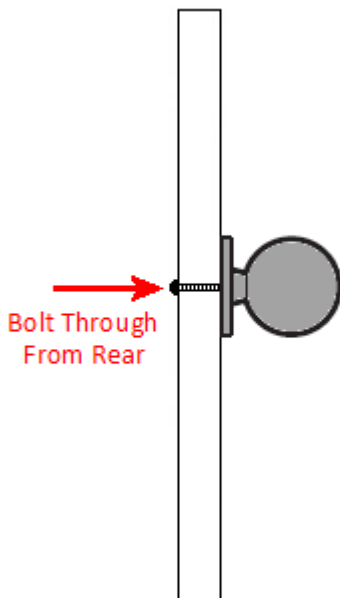


Bowl Style Wooden Cupboard Door Knob - 65mm Diameter - Black Ash

Product Images

Description

- Bowl shape wooden cupboard door knob
- Made from solid wood. A Black Stain is applied to create the Black Ash finish
- Ideal for use on classic or traditional units including, kitchen cabinet doors, wardrobes, cupboard doors and drawers

Size Details

- Available in 1 size only

Item Code	Knob Diameter	Projection From Door
50549.1	65mm	20mm

Base Material

- Made from solid wood

Finish Details

- Black Ash

Fixings

- This handle is fitted via a M4 bolt from the rear of the door / drawer - see below diagram

- Bolt through fixings provide a superior strong fixing allowing this knob to be fitted to tall or heavy doors
- Comes supplied with a 25mm long bolt - suitable for use on 18mm thick doors
- For doors thicker than 18mm, longer M4 fixing bolts are available to buy separately (See related products below)

Alternative Fixings

- For fixing two cupboard knobs back to back on either side of a door, a length of M4 stud is required to screw the two knobs together. - See related products below
- For face fixing a cupboard knob by screwing it directly into the front of a wooden door or drawer, a dual M4 / Wood screw is required. - See related products below