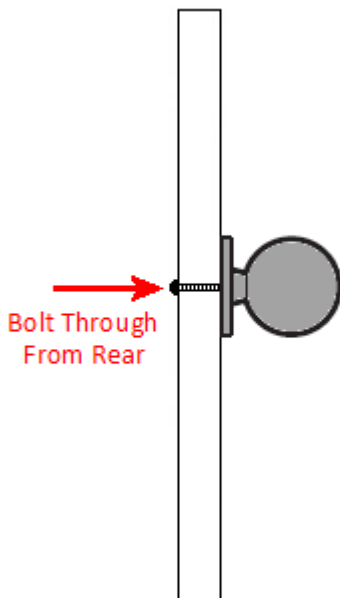


Bowl Style Wooden Cupboard Door Knob - 65mm Diameter - Oak

Product Images

Description

- Bowl shape wooden cupboard door knob
- Made from solid Oak wood. A clear lacquer is applied to protect the material
- Ideal for use on classic or traditional units including, kitchen cabinet doors, wardrobes, cupboard doors and drawers

Size Details

- Available in 1 size only

Item Code	Knob Diameter	Projection From Door
50550.1	65mm	20mm

Base Material

- Made from solid wood - Oak

Finish Details

- Oak (Lacquered)

Fixings

- This handle is fitted via a M4 bolt from the rear of the door / drawer - see below diagram

- Bolt through fixings provide a superior strong fixing allowing this knob to be fitted to tall or heavy doors
- Comes supplied with a 25mm long bolt - suitable for use on 18mm thick doors
- For doors thicker than 18mm, longer M4 fixing bolts are available to buy separately (See related products below)

Alternative Fixings

- For fixing two cupboard knobs back to back on either side of a door, a length of M4 stud is required to screw the two knobs together. - See related products below
- For face fixing a cupboard knob by screwing it directly into the front of a wooden door or drawer, a dual M4 / Wood screw is required. - See related products below