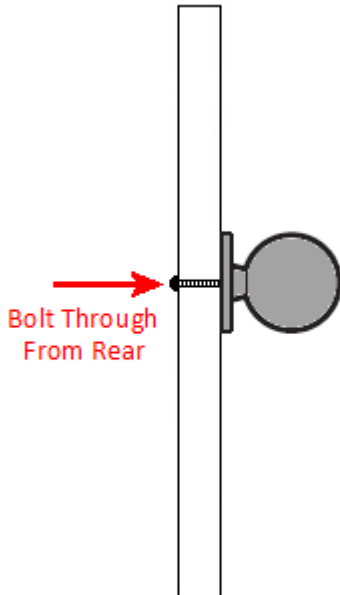

Radio Style Wooden Cupboard Door Knob - Two Sizes Available - Black Ash With Satin Stainless Steel Band

Product Images

Description

- Radio shape wooden cupboard door knob
- Made from solid wood. A Black Stain is applied to create the Black Ash finish
- A Satin Stainless Steel band wraps around the outside of the wooden knob for a more modern look
- Ideal for use on classic or traditional units including, kitchen cabinet doors, wardrobes, cupboard doors and drawers

Size Details

- Available in 2 size only

| Item Code | Knob Diameter | Projection From Door |
|-----------|---------------|----------------------|
| 50555.1 | 26mm | 25mm |
| 50555.2 | 49mm | 25mm |

Base Material

- Made from solid wood

Finish Details

- Black Ash
- Satin Stainless Steel band

Fixings

- This handle is fitted via a M4 bolt from the rear of the door / drawer - see below diagram

- Bolt through fixings provide a superior strong fixing allowing this knob to be fitted to tall or heavy doors
- Comes supplied with a 25mm long bolt - suitable for use on 18mm thick doors
- For doors thicker than 18mm, longer M4 fixing bolts are available to buy separately (See related products below)

Alternative Fixings

- For fixing two cupboard knobs back to back on either side of a door, a length of M4 stud is required to screw the two knobs together. - See related products below
- For face fixing a cupboard knob by screwing it directly into the front of a wooden door or drawer, a dual M4 / Wood screw is required. - See related products below