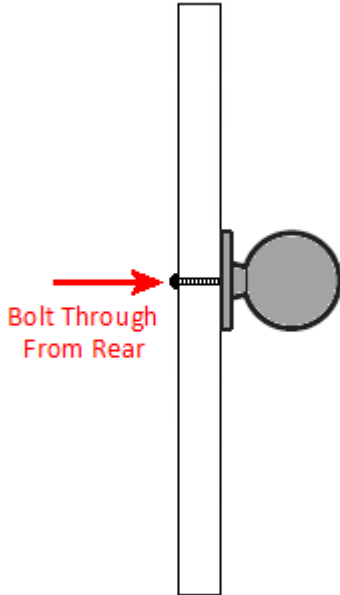

Radio Style Wooden Cupboard Door Knob - Two Sizes Available - Oak With Satin Stainless Steel Band

Product Images

Description

- Radio shape wooden cupboard door knob
- Made from solid Oak wood. A clear lacquer is applied to protect the material
- A Satin Stainless Steel band wraps around the outside of the wooden knob for a more modern look
- Ideal for use on classic or traditional units including, kitchen cabinet doors, wardrobes, cupboard doors and drawers

Size Details

- Available in 2 size only

Item Code	Knob Diameter	Projection From Door
50556.1	26mm	25mm
50556.2	49mm	25mm

Base Material

- Made from solid wood - Oak

Finish Details

- Oak (lacquered)
- A Satin Stainless Steel band wraps around the outside of the wooden knob for a more modern look

Fixings

- This handle is fitted via a M4 bolt from the rear of the door / drawer - see below diagram

- Bolt through fixings provide a superior strong fixing allowing this knob to be fitted to tall or heavy doors
- Comes supplied with a 25mm long bolt - suitable for use on 18mm thick doors
- For doors thicker than 18mm, longer M4 fixing bolts are available to buy separately (See related products below)

Alternative Fixings

- For fixing two cupboard knobs back to back on either side of a door, a length of M4 stud is required to screw the two knobs together. - See related products below
- For face fixing a cupboard knob by screwing it directly into the front of a wooden door or drawer, a dual M4 / Wood screw is required. - See related products below