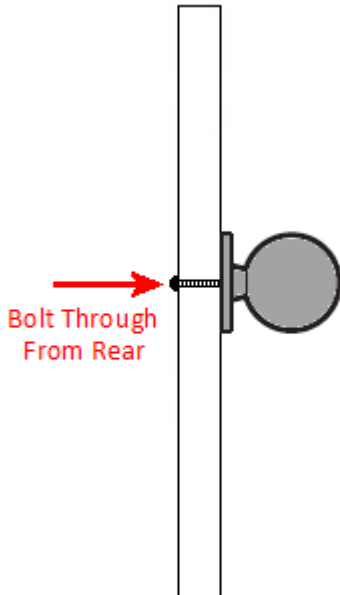

### Size Details

- Available in 2 size only

| Item Code | Knob Diameter | Projection From Door |
|-----------|---------------|----------------------|
| 50557.1   | 26mm          | 25mm                 |
| 50557.2   | 49mm          | 25mm                 |

## Fixings

- This handle is fitted via a M4 bolt from the rear of the door / drawer - see below diagram

- Bolt through fixings provide a superior strong fixing allowing this knob to be fitted to tall or heavy doors
- Comes supplied with a 25mm long bolt - suitable for use on 18mm thick doors
- For doors thicker than 18mm, longer M4 fixing bolts are available to buy separately (See related products below)