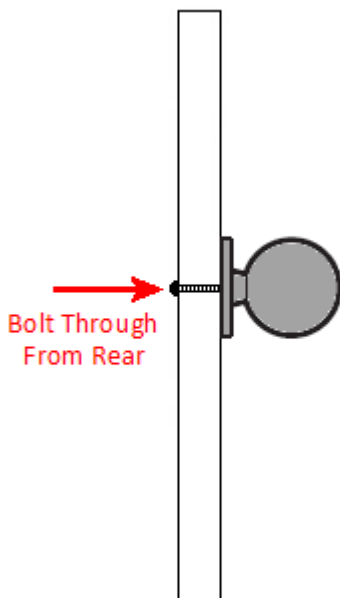


Quattro Square Wooden Cupboard Door Knob - 50mm x 27mm (16mm Fixing Centres) - Oak

Product Images

Description

- Quattro Square shape wooden cupboard door knob
- Made from solid Oak wood. A clear lacquer is applied to protect the material
- Ideal for use on classic or traditional units including, kitchen cabinet doors, wardrobes, cupboard doors and drawers

Size Details

- Available in 1 size only

Item Code	Knob Overall Size	Fixing Centres	Projection From Door
50560.1	50mm x 27mm	16mm	35mm

Base Material

- Made from solid wood - Oak

Finish Details

- Oak (Lacquered)

Fixings

- This handle is fitted via two M4 bolt from the rear of the door / drawer - see below diagram

- Bolt through fixings provide a superior strong fixing allowing this knob to be fitted to tall or heavy doors
- Comes supplied with two 25mm long bolt - suitable for use on 18mm thick doors
- For doors thicker than 18mm, longer M4 fixing bolts are available to buy separately (See related products below)