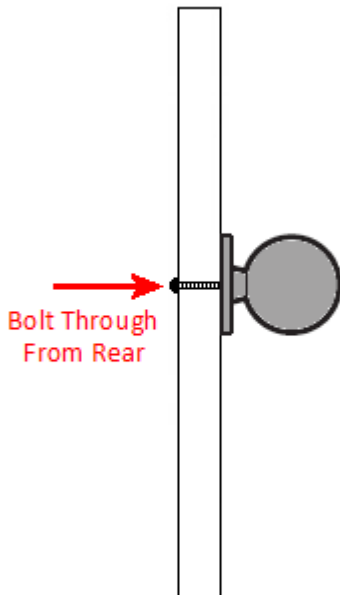


Quattro Square Wooden Cupboard Door Knob - 50mm x 27mm (16mm Fixing Centres) - Walnut

Product Images

Description

- Quattro Square shape wooden cupboard door knob
- Made from solid Walnut wood. A clear lacquer is applied to protect the material
- Ideal for use on classic or traditional units including, kitchen cabinet doors, wardrobes, cupboard doors and drawers

Size Details

- Available in 1 size only

Item Code	Knob Overall Size	Fixing Centres	Projection From Door
50561.1	50mm x 27m	16mm	35mm

Base Material

- Made from solid wood - Walnut

Finish Details

- Walnut (Lacquered)

Fixings

- This handle is fitted via two M4 bolt from the rear of the door / drawer - see below diagram

- Bolt through fixings provide a superior strong fixing allowing this knob to be fitted to tall or heavy doors
- Comes supplied with two 25mm long bolt - suitable for use on 18mm thick doors
- For doors thicker than 18mm, longer M4 fixing bolts are available to buy separately (See related products below)