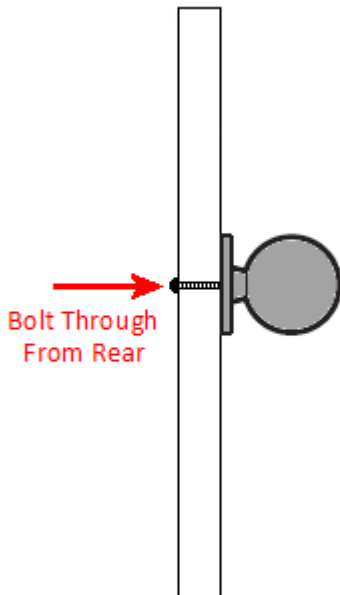

## Fixings

- This handle is fitted via two M4 bolt from the rear of the door / drawer - see below diagram

- Bolt through fixings provide a superior strong fixing allowing this knob to be fitted to tall or heavy doors
- Comes supplied with two 25mm long bolt - suitable for use on 18mm thick doors
- For doors thicker than 18mm, longer M4 fixing bolts are available to buy separately (See related products below)