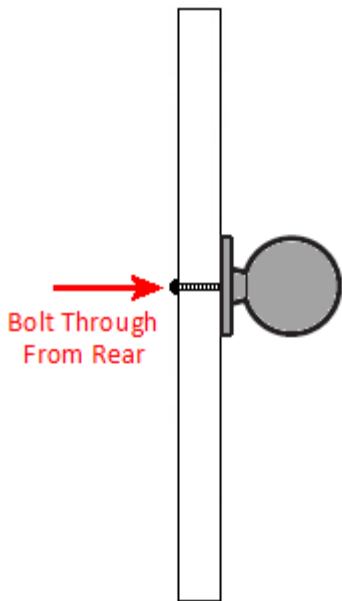

Round Button Style Wooden Cupboard Door Knob - Two Sizes Available - Oak

Product Images

Description

- Round Button shape wooden cupboard door knob
- Made from solid Oak wood. A clear lacquer is applied to protect the material
- Ideal for use on classic or traditional units including, kitchen cabinet doors, wardrobes, cupboard doors and drawers

Size Details

- Available in 2 size only

Item Code	Knob Diameter	Projection From Door
50566.1	33mm	28mm
50566.2	48mm	41mm

Base Material

- Made from solid wood - Oak

Finish Details

- Oak (lacquered)

Fixings

- This handle is fitted via a M4 bolt from the rear of the door / drawer - see below diagram

- Bolt through fixings provide a superior strong fixing allowing this knob to be fitted to tall or heavy doors
- Comes supplied with a 41mm long bolt - suitable for use on 18mm thick doors
- For doors thicker than 18mm, longer M4 fixing bolts are available to buy separately (See related products below)

Alternative Fixings

- For fixing two cupboard knobs back to back on either side of a door, a length of M4 stud is required to screw the two knobs together. - See related products below
- For face fixing a cupboard knob by screwing it directly into the front of a wooden door or drawer, a dual M4 / Wood screw is required. - See related products below