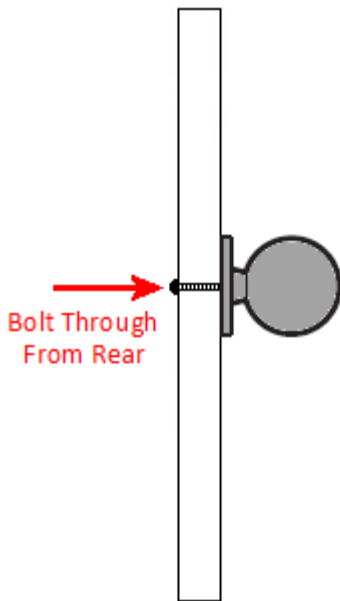

Round Button Style Wooden Cupboard Door Knob - Two Sizes Available - Walnut

Product Images

Description

- Round Button shape wooden cupboard door knob
- Made from solid Walnut wood. A clear lacquer is applied to protect the material
- Ideal for use on classic or traditional units including, kitchen cabinet doors, wardrobes, cupboard doors and drawers

Size Details

- Available in 2 size only

Item Code	Knob Diameter	Projection From Door
50567.1	33mm	28mm
50567.2	48mm	41mm

Base Material

- Made from solid wood - Walnut

Finish Details

- Walnut (lacquered)

Fixings

- This handle is fitted via a M4 bolt from the rear of the door / drawer - see below diagram

- Bolt through fixings provide a superior strong fixing allowing this knob to be fitted to tall or heavy doors
- Comes supplied with a 41mm long bolt - suitable for use on 18mm thick doors
- For doors thicker than 18mm, longer M4 fixing bolts are available to buy separately (See related products below)

Alternative Fixings

- For fixing two cupboard knobs back to back on either side of a door, a length of M4 stud is required to screw the two knobs together. - See related products below
- For face fixing a cupboard knob by screwing it directly into the front of a wooden door or drawer, a dual M4 / Wood screw is required. - See related products below