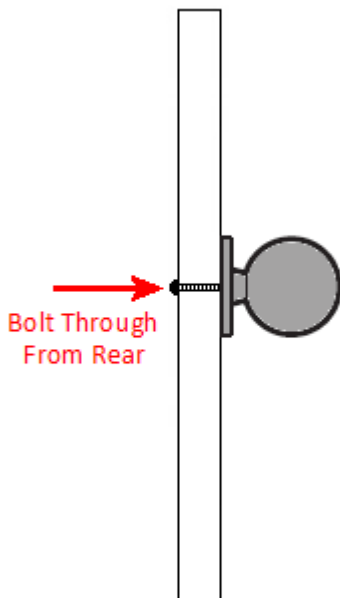


Trumpet Style Wooden Cupboard Door Knob - 38mm Diameter - Black Ash

Product Images

Description

- Trumpet shape wooden cupboard door knob
- Made from solid wood. A Black Stain is applied to create the Black Ash finish
- Ideal for use on classic or traditional units including, kitchen cabinet doors, wardrobes, cupboard doors and drawers

Size Details

- Available in 1 size only

| Item Code | Knob Diameter | Projection From Door |
|-----------|---------------|----------------------|
| 50568.1 | 38mm | 23mm |

Base Material

- Made from solid wood

Finish Details

- Black Ash

Fixings

- This handle is fitted via a M4 bolt from the rear of the door / drawer - see below diagram

- Bolt through fixings provide a superior strong fixing allowing this knob to be fitted to tall or heavy doors
- Comes supplied with a 25mm long bolt - suitable for use on 18mm thick doors
- For doors thicker than 18mm, longer M4 fixing bolts are available to buy separately (See related products below)

Alternative Fixings

- For fixing two cupboard knobs back to back on either side of a door, a length of M4 stud is required to screw the two knobs together. - See related products below
- For face fixing a cupboard knob by screwing it directly into the front of a wooden door or drawer, a dual M4 / Wood screw is required. - See related products below