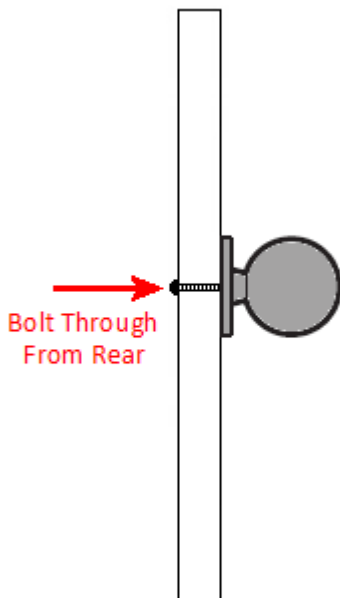


Trumpet Style Wooden Cupboard Door Knob - 38mm Diameter - Black Ash

Product Images

Description

- Trumpet shape wooden cupboard door knob
- Made from solid wood. A Black Stain is applied to create the Black Ash finish
- Ideal for use on classic or traditional units including, kitchen cabinet doors, wardrobes, cupboard doors and drawers

Size Details

- Available in 1 size only

Item Code	Knob Diameter	Projection From Door
50568.1	38mm	23mm

Base Material

- Made from solid wood

Finish Details

- Black Ash

Fixings

- This handle is fitted via a M4 bolt from the rear of the door / drawer - see below diagram

- Bolt through fixings provide a superior strong fixing allowing this knob to be fitted to tall or heavy doors
- Comes supplied with a 25mm long bolt - suitable for use on 18mm thick doors
- For doors thicker than 18mm, longer M4 fixing bolts are available to buy separately (See related products below)

Alternative Fixings

- For fixing two cupboard knobs back to back on either side of a door, a length of M4 stud is required to screw the two knobs together. - See related products below
- For face fixing a cupboard knob by screwing it directly into the front of a wooden door or drawer, a dual M4 / Wood screw is required. - See related products below