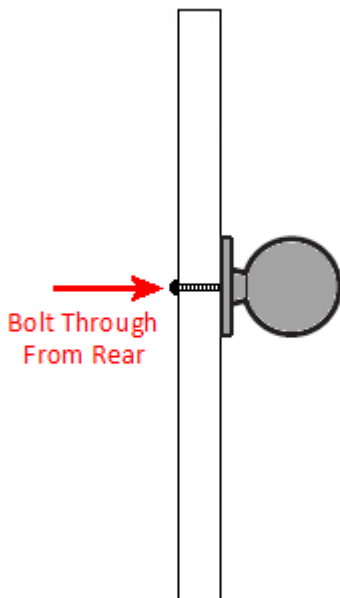

## Size Details

- Available in 1 size only

Item Code	Knob Diameter	Projection From Door
50569.1	38mm	23mm

## Fixings

- This handle is fitted via a M4 bolt from the rear of the door / drawer - see below diagram

- Bolt through fixings provide a superior strong fixing allowing this knob to be fitted to tall or heavy doors
- Comes supplied with a 25mm long bolt - suitable for use on 18mm thick doors
- For doors thicker than 18mm, longer M4 fixing bolts are available to buy separately (See related products below)